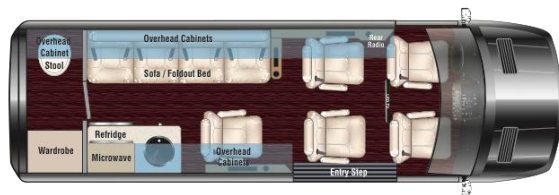

D6 (170/170EXT)

D6 Arched (170/170EXT)

D6 Partition (170/170EXT)

S6 Storage (170/170EXT)

S5 (170/170EXT)

D4 (144)

* Midwest Automotive Designs reserves the right to change any standard or optional features without notice.

* Floor plan drawings may not depict the actual product.