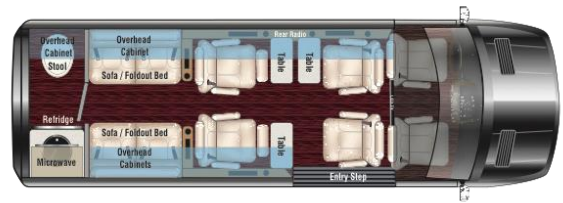

D6 Arched (170/170EXT)