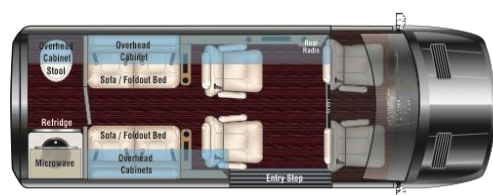

D6 (170/170EXT)

D6 Arched (170/170EXT)

D6 Partition (170/170EXT)

S6 Storage (170/170EXT)

S5 (170/170EXT)

D4 (144)

* Midwest Automotive Designs reserves the right to change any standard or optional features without notice.

* Floor plan drawings may not depict the actual product.