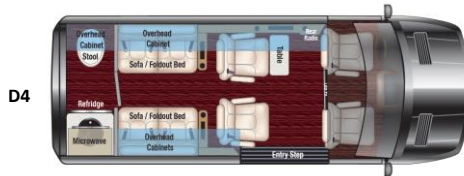

LENGTH		
☒	170" 3500 Extended (24'2")	$0
☐	170" 3500 Standard (22'10") (N/A on S5)	$0
☐	144" 2500 (19'7") (D4 Only)	$0

DRIVETRAIN		
☒	Rear-Wheel-Drive	$0
☐	All-Wheel-Drive	$12,675

INTERIOR COLOR		
☐	White With Black Denali	$0
☐	Black Seats / White Walls With Black Denali	$0
☐	Milkweed With Ash	$0
☐	Milkweed With Walnut Denali	$0
☐	Milkweed With Black Denali	$0
☐	Sand With Walnut Denali	$0
☐	Sand With Black Denali	$0
☒	Ginseng With Black Denali	$0
☐	Graphite With Black Denali	$0
☐	Black Seats / Graphite Walls With Black Denali	$0

PIPING & STICH COLOR		
☒	Contrast	$0
☐	Matching	$0

SEATING STYLE		
☐	Maybach Seating Pattern	$0
☒	SLS Diamond Seating Pattern	$2,243

WOOD FINISH		
☒	Satin Wood Finish	$0
☐	High Gloss Wood Finish	$2,243

EXTERIOR COLOR		
☐	Arctic White	$0
☐	Iridium Silver	$1,943
☐	Jet Black	$1,943
☒	Other OEM Color (Choose From List Below)	$1,943
	Obsidian Black Metallic	
☐	Custom Color (Type Name In Box Below)	$17,993

WHEELS		
☒	All Season Tires & Aluminum Rims	$0
☐	All Season Tires & Black Rims	$3,743

AVAILABLE OPTIONS		
☒	Molded Low Profile Spoiler	$1,943
☒	Seat Heat & Massage For All Captains	$1,943
☐	4-Camera System & Dash Monitor	$2,543
☒	Wireless Internet Router & Apple TV	$2,543
☐	Freedom 600 Package	$22,493
☐	Power Awning	$3,743
☐	Space-X STARLINK Satellite System	$7,343
☒	Outside Entertainment Prep Kit	$743
☐	Custom Roof Rack & Ladder	$6,893
☐	Air Ride Suspension System	$14,843

ADDITIONAL EQUIPMENT

Satellite TV Pre-Wire	$593
Arched Front Partition with 43" HDTV and Intercom	$2,243

NOTES

BASE AMOUNT	$215,543
OPTIONS SUBTOTAL	$14,190
DESTINATION CHARGE	$3,000
TOTAL AMOUNT	$232,733

MSRP

FOB: Elkhart, IN

I acknowledge that this is a firm order to schedule for production. Prices are subject to change without notice.

Midwest Automotive Designs

1826 Leer Drive, Elkhart, IN 46514, Phone: (574) 522-4878