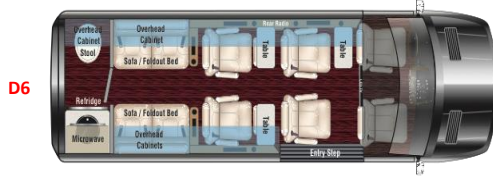

LENGTH		
☒	170" 3500 Extended (24'2")	$0
☐	170" 3500 Standard (22'10") (N/A on S5)	$0
☐	144" 2500 (19'7") (D4 Only)	$0

DRIVETRAIN		
☒	Rear-Wheel-Drive	$0
☐	All-Wheel-Drive	$12,675

INTERIOR COLOR		
☐	White With Black Denali	$0
☐	Black Seats / White Walls With Black Denali	$0
☐	Milkweed With Ash	$0
☐	Milkweed With Walnut Denali	$0
☐	Milkweed With Black Denali	$0
☐	Sand With Walnut Denali	$0
☐	Sand With Black Denali	$0
☒	Ginseng With Black Denali	$0
☐	Graphite With Black Denali	$0
☐	Black Seats / Graphite Walls With Black Denali	$0

PIPING & STICH COLOR		
☒	Contrast	$0
☐	Matching	$0

SEATING STYLE		
☐	Maybach Seating Pattern	$0
☒	SLS Diamond Seating Pattern	$2,243

WOOD FINISH		
☒	Satin Wood Finish	$0
☐	High Gloss Wood Finish	$2,243

EXTERIOR COLOR		
☐	Arctic White	$0
☐	Iridium Silver	$1,943
☐	Jet Black	$1,943
☒	Other OEM Color (Choose From List Below)	$1,943
	Obsidian Black Metallic	
☐	Custom Color (Type Name In Box Below)	$17,993

WHEELS		
☒	All Season Tires & Aluminum Rims	$0
☐	All Season Tires & Black Rims	$3,743

AVAILABLE OPTIONS		
☒	Molded Low Profile Spoiler	$1,943
☒	Seat Heat & Massage For All Captains	$1,943
☐	4-Camera System & Dash Monitor	$2,543
☒	Wireless Internet Router & Apple TV	$2,543
☐	Freedom 600 Package	$22,493
☐	Power Awning	$3,743
☐	Space-X STARLINK Satellite System	$7,343
☒	Outside Entertainment Prep Kit	$743
☐	Custom Roof Rack & Ladder	$6,893
☐	Air Ride Suspension System	$14,843

ADDITIONAL EQUIPMENT

Satellite TV Pre-Wire	$593
Arched Front Partition with 43" HDTV and Intercom	$2,243

NOTES

BASE AMOUNT	$215,543
OPTIONS SUBTOTAL	$14,190
DESTINATION CHARGE	$3,000
TOTAL AMOUNT	$232,733

MSRP

FOB: Elkhart, IN

I acknowledge that this is a firm order to schedule for production. Prices are subject to change without notice.

Midwest Automotive Designs

1826 Leer Drive, Elkhart, IN 46514, Phone: (574) 522-4878