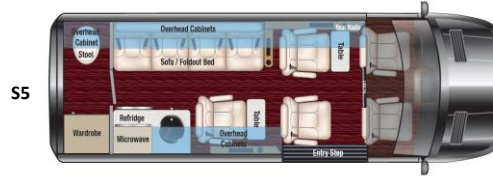

DRIVETRAIN		
<input checked="" type="checkbox"/>	Rear-Wheel-Drive	\$0
<input type="checkbox"/>	All-Wheel-Drive	\$12,675

INTERIOR COLOR		
<input type="checkbox"/>	White With Black Denali	\$0
<input type="checkbox"/>	Black Seats / White Walls With Black Denali	\$0
<input type="checkbox"/>	Milkweed With Ash	\$0
<input type="checkbox"/>	Milkweed With Walnut Denali	\$0
<input type="checkbox"/>	Milkweed With Black Denali	\$0
<input type="checkbox"/>	Sand With Walnut Denali	\$0
<input type="checkbox"/>	Sand With Black Denali	\$0
<input checked="" type="checkbox"/>	Ginseng With Black Denali	\$0
<input type="checkbox"/>	Graphite With Black Denali	\$0
<input type="checkbox"/>	Black Seats / Graphite Walls With Black Denali	\$0

PIPING & STICH COLOR		
<input checked="" type="checkbox"/>	Contrast	\$0
<input type="checkbox"/>	Matching	\$0

SEATING STYLE		
<input type="checkbox"/>	Maybach Seating Pattern	\$0
<input checked="" type="checkbox"/>	SLS Diamond Seating Pattern	\$2,243

WHEELS		
<input checked="" type="checkbox"/>	All Season Tires & Aluminum Rims	\$0
<input type="checkbox"/>	All Season Tires & Black Rims	\$3,743

AVAILABLE OPTIONS		
<input checked="" type="checkbox"/>	Molded Low Profile Spoiler	\$1,943
<input checked="" type="checkbox"/>	Seat Heat & Massage For All Captains	\$1,943
<input type="checkbox"/>	4-Camera System & Dash Monitor	\$2,543
<input checked="" type="checkbox"/>	Wireless Internet Router & Apple TV	\$2,543
<input type="checkbox"/>	Freedom 600 Package	\$22,493
<input type="checkbox"/>	Power Awning	\$3,743
<input type="checkbox"/>	Space-X STARLINK Satellite System	\$7,343
<input checked="" type="checkbox"/>	Outside Entertainment Prep Kit	\$743
<input type="checkbox"/>	Custom Roof Rack & Ladder	\$6,893
<input type="checkbox"/>	Air Ride Suspension System	\$14,843