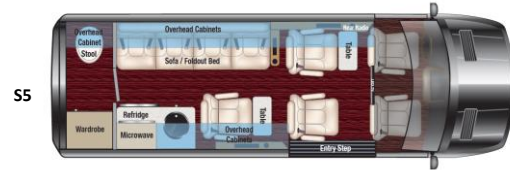

WOOD FINISH

<input type="checkbox"/>	Satin Wood Finish	\$0
<input checked="" type="checkbox"/>	High Gloss Wood Finish	\$2,243

EXTERIOR COLOR

<input type="checkbox"/>	Arctic White	\$0
<input type="checkbox"/>	Iridium Silver	\$1,943
<input type="checkbox"/>	Jet Black	\$1,943
<input checked="" type="checkbox"/>	Other OEM Color (Choose From List Below)	\$1,943
	Obsidian Black Metallic	
<input type="checkbox"/>	Custom Color (Type Name In Box Below)	\$17,993
	<input type="text"/>	

WHEELS

<input checked="" type="checkbox"/>	All Season Tires & Aluminum Rims	\$0
<input type="checkbox"/>	All Season Tires & Black Rims	\$3,743

AVAILABLE OPTIONS

<input checked="" type="checkbox"/>	Molded Low Profile Spoiler	\$1,943
<input checked="" type="checkbox"/>	Seat Heat & Massage For All Captains	\$1,943
<input checked="" type="checkbox"/>	4-Camera System & Dash Monitor	\$2,543
<input checked="" type="checkbox"/>	Wireless Internet Router & Apple TV	\$2,543
<input type="checkbox"/>	Freedom 600 Package	\$22,493
<input type="checkbox"/>	Power Awning	\$3,743
<input type="checkbox"/>	Space-X STARLINK Satellite System	\$7,343
<input checked="" type="checkbox"/>	Outside Entertainment	\$743
<input type="checkbox"/>	Custom Roof Rack & Ladder	\$6,893
<input type="checkbox"/>	Air Ride Suspension System (N/A 144)	\$14,843

ADDITIONAL EQUIPMENT

Full Front Partition with 43" HDTV	\$2,993
Large Front Center Floor Console	\$1,493

NOTES

BASE AMOUNT	\$225,293
OPTIONS SUBTOTAL	\$20,625
DESTINATION CHARGE	\$3,000
TOTAL AMOUNT	\$248,918