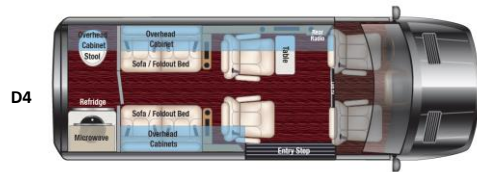

WOOD FINISH

<input type="checkbox"/>	Satin Wood Finish	\$0
<input checked="" type="checkbox"/>	High Gloss Wood Finish	\$2,243

EXTERIOR COLOR

<input type="checkbox"/>	Arctic White	\$0
<input type="checkbox"/>	Iridium Silver	\$1,943
<input type="checkbox"/>	Jet Black	\$1,943
<input checked="" type="checkbox"/>	Other OEM Color (Choose From List Below)	\$1,943
	Obsidian Black Metallic	
<input type="checkbox"/>	Custom Color (Type Name In Box Below)	\$17,993
	<input type="text"/>	

WHEELS

<input checked="" type="checkbox"/>	All Season Tires & Aluminum Rims	\$0
<input type="checkbox"/>	All Season Tires & Black Rims	\$3,743

AVAILABLE OPTIONS

<input checked="" type="checkbox"/>	Molded Low Profile Spoiler	\$1,943
<input checked="" type="checkbox"/>	Seat Heat & Massage For All Captains	\$1,943
<input checked="" type="checkbox"/>	4-Camera System & Dash Monitor	\$2,543
<input checked="" type="checkbox"/>	Wireless Internet Router & Apple TV	\$2,543
<input type="checkbox"/>	Freedom 600 Package	\$22,493
<input type="checkbox"/>	Power Awning	\$3,743
<input type="checkbox"/>	Space-X STARLINK Satellite System	\$7,343
<input checked="" type="checkbox"/>	Outside Entertainment	\$743
<input type="checkbox"/>	Custom Roof Rack & Ladder	\$6,893
<input type="checkbox"/>	Air Ride Suspension System (N/A 144)	\$14,843

ADDITIONAL EQUIPMENT

Full Front Partition with 43" HDTV	\$2,993
Large Front Center Floor Console	\$1,493

NOTES

BASE AMOUNT	\$225,293
OPTIONS SUBTOTAL	\$20,625
DESTINATION CHARGE	\$3,000
TOTAL AMOUNT	\$248,918