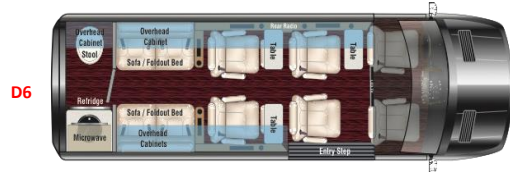

WOOD FINISH

<input type="checkbox"/>	Satin Wood Finish	\$0
<input checked="" type="checkbox"/>	High Gloss Wood Finish	\$2,243

EXTERIOR COLOR

<input type="checkbox"/>	Arctic White	\$0
<input type="checkbox"/>	Iridium Silver	\$1,943
<input type="checkbox"/>	Jet Black	\$1,943
<input checked="" type="checkbox"/>	Other OEM Color (Choose From List Below)	\$1,943
	Obsidian Black Metallic	
<input type="checkbox"/>	Custom Color (Type Name In Box Below)	\$17,993
	<input type="text"/>	

WHEELS

<input checked="" type="checkbox"/>	All Season Tires & Aluminum Rims	\$0
<input type="checkbox"/>	All Season Tires & Black Rims	\$3,743

AVAILABLE OPTIONS

<input checked="" type="checkbox"/>	Molded Low Profile Spoiler	\$1,943
<input checked="" type="checkbox"/>	Seat Heat & Massage For All Captains	\$1,943
<input checked="" type="checkbox"/>	4-Camera System & Dash Monitor	\$2,543
<input checked="" type="checkbox"/>	Wireless Internet Router & Apple TV	\$2,543
<input type="checkbox"/>	Freedom 600 Package	\$22,493
<input type="checkbox"/>	Power Awning	\$3,743
<input type="checkbox"/>	Space-X STARLINK Satellite System	\$7,343
<input checked="" type="checkbox"/>	Outside Entertainment	\$743
<input type="checkbox"/>	Custom Roof Rack & Ladder	\$6,893
<input type="checkbox"/>	Air Ride Suspension System (N/A 144)	\$14,843

ADDITIONAL EQUIPMENT

Full Front Partition with 43" HDTV	\$2,993
Large Front Center Floor Console	\$1,493

NOTES

BASE AMOUNT	\$225,293
OPTIONS SUBTOTAL	\$20,625
DESTINATION CHARGE	\$3,000
TOTAL AMOUNT	\$248,918