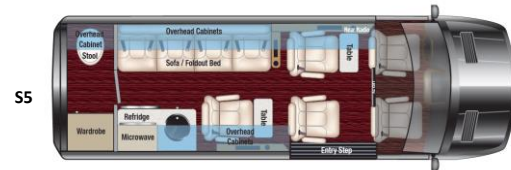

**WOOD FINISH**

<input checked="" type="checkbox"/>	Satin Wood Finish	\$0
<input type="checkbox"/>	High Gloss Wood Finish	\$2,243

**EXTERIOR COLOR**

<input type="checkbox"/>	Arctic White	\$0
<input type="checkbox"/>	Iridium Silver	\$1,943
<input type="checkbox"/>	Jet Black	\$1,943
<input checked="" type="checkbox"/>	Other OEM Color (Choose From List Below)	\$1,943
	Obsidian Black Metallic	
<input type="checkbox"/>	Custom Color (Type Name In Box Below)	\$17,993
	<input type="text"/>	

**WHEELS**

<input checked="" type="checkbox"/>	All Season Tires & Aluminum Rims	\$0
<input type="checkbox"/>	All Season Tires & Black Rims	\$3,743

**AVAILABLE OPTIONS**

<input checked="" type="checkbox"/>	Molded Low Profile Spoiler	\$1,943
<input checked="" type="checkbox"/>	Seat Heat & Massage For All Captains	\$1,943
<input type="checkbox"/>	4-Camera System & Dash Monitor	\$2,543
<input checked="" type="checkbox"/>	Wireless Internet Router & Apple TV	\$2,543
<input type="checkbox"/>	Freedom 600 Package	\$22,493
<input type="checkbox"/>	Power Awning	\$3,743
<input type="checkbox"/>	Space-X STARLINK Satellite System	\$7,343
<input checked="" type="checkbox"/>	Outside Entertainment	\$743
<input type="checkbox"/>	Custom Roof Rack & Ladder	\$6,893
<input type="checkbox"/>	Air Ride Suspension System (N/A 144)	\$14,843

**ADDITIONAL EQUIPMENT**

Full Front Partition with 43" HDTV	\$2,993
Black All-Terrain Wheels and Tires	\$3,743
Large Front Center Floor Console	\$1,493

**NOTES**

BASE AMOUNT	\$219,293
OPTIONS SUBTOTAL	\$32,258
DESTINATION CHARGE	\$3,000
<b>TOTAL AMOUNT</b>	<b>\$254,550</b>