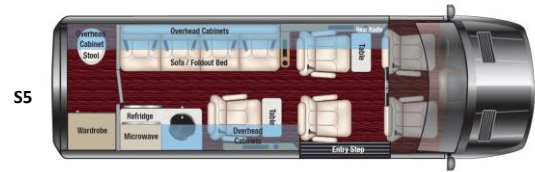

**DRIVETRAIN**

<input type="checkbox"/>	Rear-Wheel-Drive	\$0
<input checked="" type="checkbox"/>	4x4 Upgrade	\$16,495

**INTERIOR COLOR**

<input type="checkbox"/>	White With Black Denali	\$0
<input type="checkbox"/>	Black Seats / White Walls With Black Denali	\$0
<input type="checkbox"/>	Milkweed With Ash	\$0
<input type="checkbox"/>	Milkweed With Walnut Denali	\$0
<input type="checkbox"/>	Milkweed With Black Denali	\$0
<input type="checkbox"/>	Sand With Walnut Denali	\$0
<input type="checkbox"/>	Sand With Black Denali	\$0
<input type="checkbox"/>	Ginseng With Black Denali	\$0
<input type="checkbox"/>	Graphite With Black Denali	\$0
<input checked="" type="checkbox"/>	Black Seats / Graphite Walls With Black Denali	\$0

**WOOD FINISH**

<input checked="" type="checkbox"/>	Satin Wood Finish	\$0
<input type="checkbox"/>	High Gloss Wood Finish	\$2,243

**EXTERIOR COLOR**

<input type="checkbox"/>	Arctic White	\$0
<input type="checkbox"/>	Iridium Silver	\$1,943
<input type="checkbox"/>	Jet Black	\$1,943
<input type="checkbox"/>	Other OEM Color (Choose From List Below)	\$1,943
<input checked="" type="checkbox"/>	Custom Color (Type Name In Box Below) Juniper	\$17,993

**WHEELS**

<input type="checkbox"/>	All Season Tires & Aluminum Rims	\$0
<input checked="" type="checkbox"/>	All Season Tires & Black Rims	\$3,743

**AVAILABLE OPTIONS**

<input type="checkbox"/>	Molded Low Profile Spoiler	\$1,943
<input checked="" type="checkbox"/>	Seat Heat & Massage For All Captains	\$1,943
<input type="checkbox"/>	4-Camera System & Dash Monitor	\$2,543
<input checked="" type="checkbox"/>	Wireless Internet Router & Apple TV	\$2,543
<input type="checkbox"/>	Freedom 600 Package	\$22,493
<input type="checkbox"/>	Power Awning	\$3,743
<input type="checkbox"/>	Space-X STARLINK Satellite System	\$7,343
<input checked="" type="checkbox"/>	Outside Entertainment Prep Kit	\$743
<input type="checkbox"/>	Custom Roof Rack & Ladder	\$6,893
<input type="checkbox"/>	Air Ride Suspension System	\$14,843