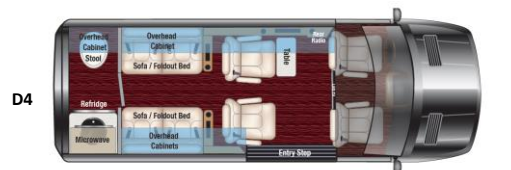

WHEELS

<input checked="" type="checkbox"/>	All Season Tires & Aluminum Rims	\$0
<input type="checkbox"/>	All Season Tires & Black Rims	\$3,743

AVAILABLE OPTIONS

<input checked="" type="checkbox"/>	Molded Low Profile Spoiler	\$1,943
<input checked="" type="checkbox"/>	Seat Heat & Massage For All Captains	\$1,943
<input type="checkbox"/>	4-Camera System & Dash Monitor	\$2,543
<input checked="" type="checkbox"/>	Wireless Internet Router & Apple TV	\$2,543
<input type="checkbox"/>	Freedom 600 Package	\$22,493
<input type="checkbox"/>	Power Awning	\$3,743
<input type="checkbox"/>	Space-X STARLINK Satellite System	\$7,343
<input checked="" type="checkbox"/>	Outside Entertainment Prep Kit	\$743
<input type="checkbox"/>	Custom Roof Rack & Ladder	\$6,893
<input checked="" type="checkbox"/>	Air Ride Suspension System	\$14,843