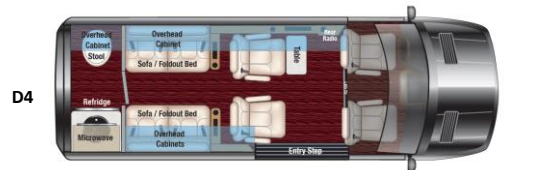

DRIVETRAIN

<input type="checkbox"/>	Rear-Wheel-Drive	\$0
<input checked="" type="checkbox"/>	4x4 Upgrade	\$16,495

INTERIOR COLOR

<input type="checkbox"/>	White With Black Denali	\$0
<input type="checkbox"/>	Black Seats / White Walls With Black Denali	\$0
<input type="checkbox"/>	Milkweed With Ash	\$0
<input type="checkbox"/>	Milkweed With Walnut Denali	\$0
<input type="checkbox"/>	Milkweed With Black Denali	\$0
<input type="checkbox"/>	Sand With Walnut Denali	\$0
<input type="checkbox"/>	Sand With Black Denali	\$0
<input type="checkbox"/>	Ginseng With Black Denali	\$0
<input checked="" type="checkbox"/>	Graphite With Black Denali	\$0
<input type="checkbox"/>	Black Seats / Graphite Walls With Black Denali	\$0

WOOD FINISH

<input checked="" type="checkbox"/>	Satin Wood Finish	\$0
<input type="checkbox"/>	High Gloss Wood Finish	\$2,243

EXTERIOR COLOR

<input type="checkbox"/>	Arctic White	\$0
<input type="checkbox"/>	Iridium Silver	\$1,943
<input type="checkbox"/>	Jet Black	\$1,943
<input type="checkbox"/>	Other OEM Color (Choose From List Below)	\$1,943
<input checked="" type="checkbox"/>	Custom Color (Type Name In Box Below)	\$17,993
	<u>Magno Black</u>	

WHEELS

<input checked="" type="checkbox"/>	All Season Tires & Aluminum Rims	\$0
<input type="checkbox"/>	All Season Tires & Black Rims	\$3,743

AVAILABLE OPTIONS

<input type="checkbox"/>	Molded Low Profile Spoiler	\$1,943
<input checked="" type="checkbox"/>	Seat Heat & Massage For All Captains	\$1,943
<input type="checkbox"/>	4-Camera System & Dash Monitor	\$2,543
<input checked="" type="checkbox"/>	Wireless Internet Router & Apple TV	\$2,543
<input type="checkbox"/>	Freedom 600 Package	\$22,493
<input type="checkbox"/>	Power Awning	\$3,743
<input type="checkbox"/>	Space-X STARLINK Satellite System	\$7,343
<input checked="" type="checkbox"/>	Outside Entertainment Prep Kit	\$743
<input type="checkbox"/>	Custom Roof Rack & Ladder	\$6,893
<input type="checkbox"/>	Air Ride Suspension System	\$14,843