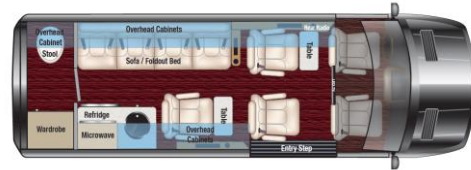

WHEELS

<input checked="" type="checkbox"/>	All Season Tires & Aluminum Rims	\$0
<input type="checkbox"/>	All Season Tires & Black Rims	\$3,743

AVAILABLE OPTIONS

<input checked="" type="checkbox"/>	Molded Low Profile Spoiler	\$1,943
<input checked="" type="checkbox"/>	Seat Heat & Massage For All Captains	\$1,943
<input type="checkbox"/>	4-Camera System & Dash Monitor	\$2,543
<input checked="" type="checkbox"/>	Wireless Internet Router & Apple TV	\$2,543
<input type="checkbox"/>	Freedom 600 Package	\$22,493
<input type="checkbox"/>	Power Awning	\$3,743
<input type="checkbox"/>	Space-X STARLINK Satellite System	\$7,343
<input checked="" type="checkbox"/>	Outside Entertainment Prep Kit	\$743
<input type="checkbox"/>	Custom Roof Rack & Ladder	\$6,893
<input checked="" type="checkbox"/>	Air Ride Suspension System	\$14,843

D6

S5

D4

ADDITIONAL EQUIPMENT

NOTES

BASE AMOUNT	\$215,543
OPTIONS SUBTOTAL	\$24,950
DESTINATION CHARGE	\$3,000
TOTAL AMOUNT	\$243,493

MSRP

FOB: Elkhart, IN