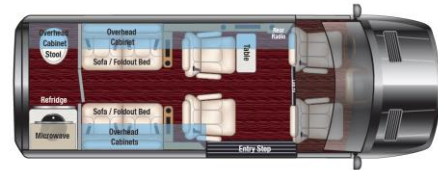

WHEELS

<input checked="" type="checkbox"/>	All Season Tires & Aluminum Rims	\$0
<input type="checkbox"/>	All Season Tires & Black Rims	\$3,743

AVAILABLE OPTIONS

<input checked="" type="checkbox"/>	Molded Low Profile Spoiler	\$1,943
<input checked="" type="checkbox"/>	Seat Heat & Massage For All Captains	\$1,943
<input type="checkbox"/>	4-Camera System & Dash Monitor	\$2,543
<input checked="" type="checkbox"/>	Wireless Internet Router & Apple TV	\$2,543
<input type="checkbox"/>	Freedom 600 Package	\$22,493
<input type="checkbox"/>	Power Awning	\$3,743
<input type="checkbox"/>	Space-X STARLINK Satellite System	\$7,343
<input checked="" type="checkbox"/>	Outside Entertainment Prep Kit	\$743
<input type="checkbox"/>	Custom Roof Rack & Ladder	\$6,893
<input checked="" type="checkbox"/>	Air Ride Suspension System	\$14,843

D6

S5

D4

ADDITIONAL EQUIPMENT

NOTES

BASE AMOUNT	\$215,543
OPTIONS SUBTOTAL	\$24,950
DESTINATION CHARGE	\$3,000
TOTAL AMOUNT	\$243,493

MSRP

FOB: Elkhart, IN