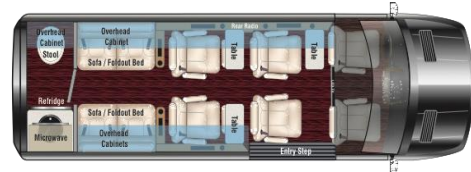

FLOOR PLAN

☒	D6 (10 Passenger)	$215,543
☐	S5 (9 Passenger)	$215,543
☐	D4 (8 Passenger)	$208,043

LENGTH

☒	170" 3500 Extended (24'2")	$0
☐	170" 3500 Standard (22'10") (N/A on S5)	$0
☐	144" 2500 (19'7") (D4 Only)	$0

DRIVETRAIN

☒	Rear-Wheel-Drive	$0
☐	All-Wheel-Drive	$12,675

INTERIOR COLOR

☐	White With Black Denali	$0
☐	Black Seats / White Walls With Black Denali	$0
☐	Milkweed With Ash	$0
☐	Milkweed With Walnut Denali	$0
☐	Milkweed With Black Denali	$0
☐	Sand With Walnut Denali	$0
☐	Sand With Black Denali	$0
☐	Ginseng With Black Denali	$0
☐	Graphite With Black Denali	$0
☒	Black Seats / Graphite Walls With Black Denali	$0

PIPING & STICH COLOR

☒	Contrast	$0
☐	Matching	$0

SEATING STYLE

☒	AMG Seating Pattern	$995
☐	SLS Diamond Seating Pattern	$2,243

WOOD FINISH

☒	Satin Wood Finish	$0
☐	High Gloss Wood Finish	$2,243

EXTERIOR COLOR

☐	Arctic White	$0
☐	Iridium Silver	$1,943
☐	Jet Black	$1,943
☒	Other OEM Color (Choose From List Below)	$1,943
Selenite Grey Metallic		
☐	Custom Color (Type Name In Box Below)	$17,993
____		

WHEELS

☒	All Season Tires & Aluminum Rims	$0
☐	All Season Tires & Black Rims	$3,743

AVAILABLE OPTIONS

☒	Molded Low Profile Spoiler	$1,943
☒	Seat Heat & Massage For All Captains	$1,943
☐	4-Camera System & Dash Monitor	$2,543
☒	Wireless Internet Router & Apple TV	$2,543
☐	Freedom 600 Package	$22,493
☐	Power Awning	$3,743
☐	Space-X STARLINK Satellite System	$7,343
☒	Outside Entertainment Prep Kit	$743
☐	Custom Roof Rack & Ladder	$6,893
☒	Air Ride Suspension System	$14,843

D6