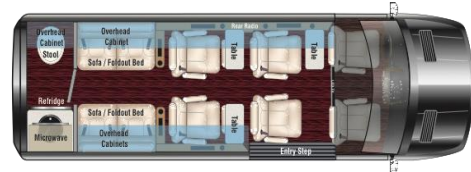

FLOOR PLAN

☒	D6 (10 Passenger)	$215,543
☐	S5 (9 Passenger)	$215,543
☐	D4 (8 Passenger)	$208,043

LENGTH

☒	170" 3500 Extended (24'2")	$0
☐	170" 3500 Standard (22'10") (N/A on S5)	$0
☐	144" 2500 (19'7") (D4 Only)	$0

DRIVETRAIN

☒	Rear-Wheel-Drive	$0
☐	All-Wheel-Drive	$12,675

INTERIOR COLOR

☐	White With Black Denali	$0
☐	Black Seats / White Walls With Black Denali	$0
☐	Milkweed With Ash	$0
☐	Milkweed With Walnut Denali	$0
☐	Milkweed With Black Denali	$0
☐	Sand With Walnut Denali	$0
☐	Sand With Black Denali	$0
☐	Ginseng With Black Denali	$0
☐	Graphite With Black Denali	$0
☐	Black Seats / Graphite Walls With Black Denali	$0

PIPING & STICH COLOR

☒	Contrast	$0
☐	Matching	$0

SEATING STYLE

☒	AMG Seating Pattern	$995
☐	SLS Diamond Seating Pattern	$2,243

WOOD FINISH

☒	Satin Wood Finish	$0
☐	High Gloss Wood Finish	$2,243

EXTERIOR COLOR

☐	Arctic White	$0
☐	Iridium Silver	$1,943
☐	Jet Black	$1,943
☒	Other OEM Color (Choose From List Below)	$1,943
☐ Pebble Grey		
☐	Custom Color (Type Name In Box Below)	$17,993
____		

WHEELS

☒	All Season Tires & Aluminum Rims	$0
☐	All Season Tires & Black Rims	$3,743

AVAILABLE OPTIONS

☒	Molded Low Profile Spoiler	$1,943
☒	Seat Heat & Massage For All Captains	$1,943
☐	4-Camera System & Dash Monitor	$2,543
☒	Wireless Internet Router & Apple TV	$2,543
☐	Freedom 600 Package	$22,493
☐	Power Awning	$3,743
☐	Space-X STARLINK Satellite System	$7,343
☒	Outside Entertainment Prep Kit	$743
☐	Custom Roof Rack & Ladder	$6,893
☒	Air Ride Suspension System	$14,843

D6