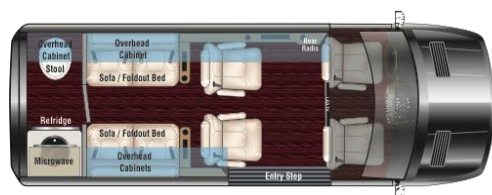

D6 (170/170EXT)

D6 Arched (170/170EXT)

D6 Partition (170/170EXT)

S6 Storage (170/170EXT)

S5 (170/170EXT)

D4 (144)

* Midwest Automotive Designs reserves the right to change any standard or optional features without notice.
 * Floor plan drawings may not depict the actual product.