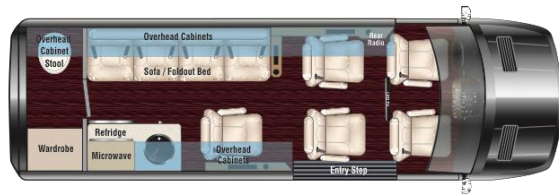

S5 (170/170EXT)