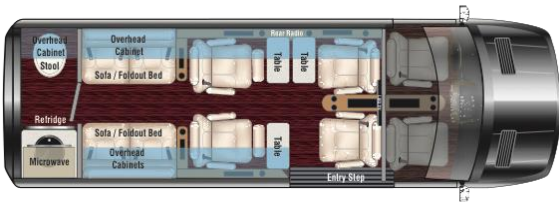

D6 Partition (170/170EXT)