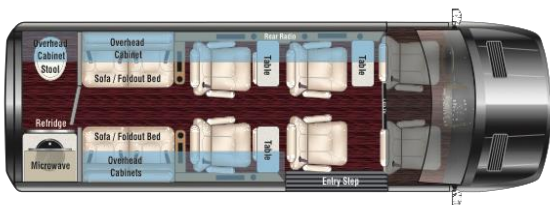

Interior Standard Features

- Automotive Color Keyed Walls
- Composite Wood Grain Flooring
- Automotive Headliner
- Floor Mats with Non Slip Rubber Backing
- 110V Outlets
- USB Outlets at Each Seat Location
- 2 HDTVs
- Partition Options
- Rear Touch Screen FM Radio
- Complete Audio System
- Wall Mounted Touchscreen Control Panel
- Dark Tinted Side and Rear Windows
- Custom Interior Lighting Package
- Complete Insulation Package
- Complete Privacy Shade Package
- Overhead and Floor Courtesy Lighting
- Wireless Headphone System
- HDMI Input
- HDMI Switching System
- Engine Driven Rear AC/Heat System
- Satin Wood Finish

Exterior Standard Features

- Fiberglass Running Board with Step
- Color Keyed Bumpers
- Color Keyed Body Moldings
- Back Up Camera
- Front Spoiler
- HD Amplified Antenna
- Standard OEM Wheel with Cover

Luxe Package

- Overhead Side Cabinets
- Front Spoiler
- 2 Power Leg Lifts
- Rear Bath with Toilet/Refer/Micro/Sink
- Under Sofa Storage
- Shoreline Hookup with Charger
- Maybach Lighted Center Beam
- 170EXT Chassis has 3 Lap Tables
- 170STD Chassis has 2 Lap Tables
- 144 Chassis has 1 Lap Table

D6 (170/170EXT)