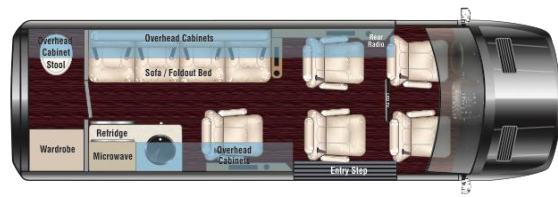

Luxe Package

- * Overhead Side Cabinets
- * Front Spoiler
- * 2 Power Leg Lifts
- * Rear Bath with Toilet/Refer/Micro/Sink
- * Under Sofa Storage
- * Shoreline Hookup with Charger
- * Maybach Lighted Center Beam
- * 170EXT Chassis has 3 Lap Tables
- * 170STD Chassis has 2 Lap Tables
- * 144 Chassis has 1 Lap Table

D6 (170/170EXT)

D6 Arched (170/170EXT)

D6 Partition (170/170EXT)

S6 Storage (170/170EXT)

S5 (170/170EXT)

D4 (144)

* Midwest Automotive Designs reserves the right to change any standard or optional features without notice.