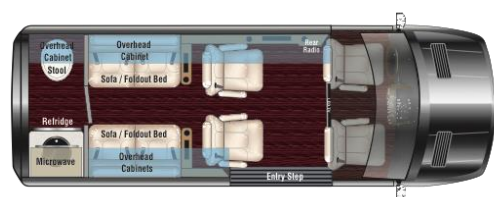

D6 (170/170EXT)

D6 Arched (170/170EXT)

D6 Partition (170/170EXT)

S6 Storage (170/170EXT)

S5 (170/170EXT)

D4 (144)

* Midwest Automotive Designs reserves the right to change any standard or optional features without notice.