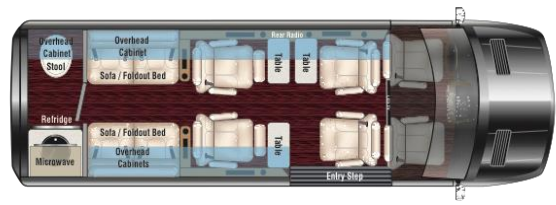

D6 Arched (170/170EXT)