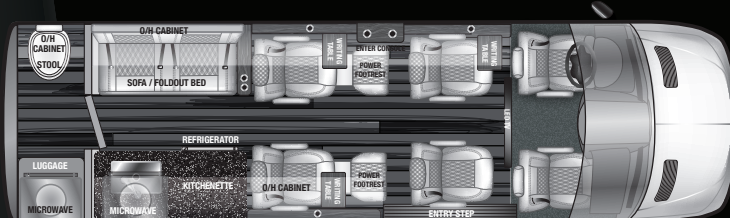

80B/80BA

100B/100BA