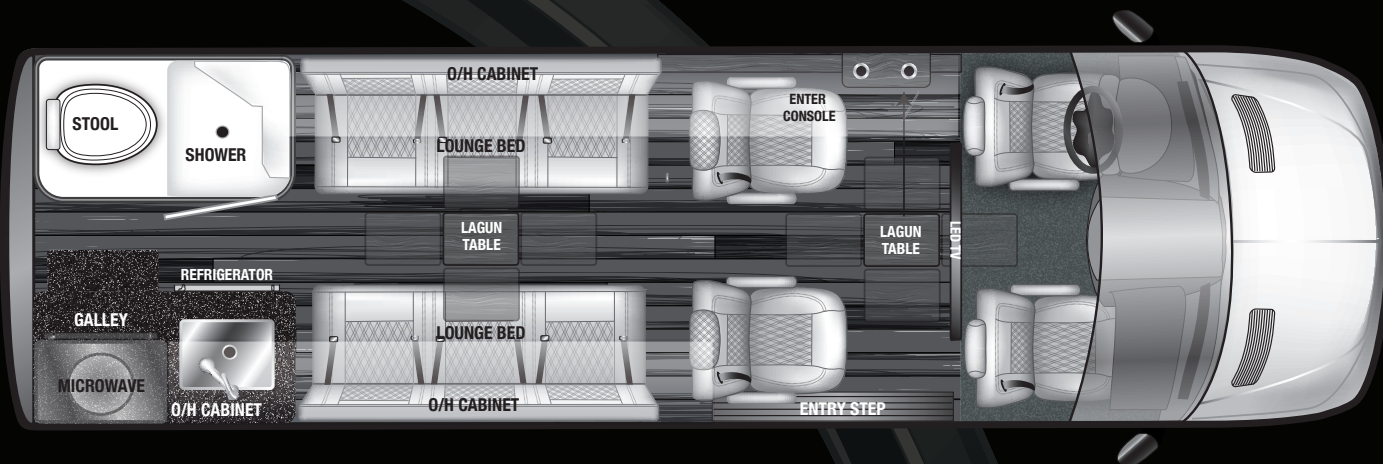

10TB

STANDARD INTERIOR FEATURES

- Automotive Grade Fabrics Custom Seating w/Double Needle Stitching
- Coordinated Door Panels and Interior Trim
- 2 Adjustable Captains Chairs
- Soft Touch Wall Panels
- Custom Woodwork w/Satin Finish
- 2 Lagun Table Mounts w/ 1 Table
- Side and Rear Screen Doors
- 3rd Row Twin Beds
- Under Sofa Storage
- Front Window Privacy Night Shade
- Wet Bath w/Toilet, Sink, & Bath Fan
- Carpeted Floor Mats Throughout Cabin
- Solid Surface Countertops
- Stainless Steel Sink
- Microwave
- Overhead Storage Cabinets w/ Indirect Lighting
- 1 - Smart HDTV
- Dark Ceramic UVI Tinted Side and Rear Windows
- Complete Privacy Window Shade Package
- Full Radiant Thermal Barrier Insulation Package
- Tankless On Demand Hot Water Heater & Coach Furnace Combo
- Garmin Integrated Touchscreen Control System
- Victron Power System
- Rear JL Audio Entertainment System
- Multiple - 110V Dual Outlets
- Overhead Courtesy Lighting
- Smoke, Propane, Carbon Monoxide Detectors
- Fire Extinguisher
- Climate Controlled Roof Fan
- Marine Grade Woven Flooring
- 3.75CF 12V Refrigerator/Freezer
- Double Induction Cooktop

STANDARD EXTERIOR FEATURES

- Color Matched Bumpers and Side Moldings
- Front Chin Spoiler
- Fiberglass Rocker Moldings with Integrated Steps
- Rear Chin Spoiler w/Hitch Cover
- Trailer Cross-Member, Towing Capacity 5,000 lbs
- Rear Slider Windows w/Screens
- Audio Video HD Amplified Antenna
- Exterior Utility Bay w/ 30 AMP Shore Power, Dual 110V Outlet, Tank Fill & Rinse, and Outside Shower
- 32 Gal. Black/Grey Combination Tank
- 29 Gal. Fresh Water Tank

ANYWHERE PACKAGE: (INCLUDED AS STANDARD)

- 1080 Ah Lithium, 3000 Watts, Inverter, 340 Watts of Auxillary Solar Power
- Dual Alternator w/Wake Speed Charge Controller

AWNING PACKAGE: (INCLUDED AS STANDARD)

- Power Awning with Built In LED Lighting and Seismic Sensor

MERCEDES-BENZ RV SUSPENSION

BUNDLE (RV1) w/SUMO SPRINGS: (INCLUDED AS STANDARD)

- Reinforced Front Axle, Vehicle Version for High Load, Stabilization Level III, Raised Rear Body Mounts, Sumo Springs
- GE Rooftop A/C (Include Specs)
- LED Patio Light

STANDARD CHASSIS FEATURES

PRODUCTIVITY/UTILITY:

- Standard Radio (FM/AM Radio, LCD Display, Integrated USB-C Port, Bluetooth)
- Keyless Start
- USB-C Socket 5V
- Rear View Camera
- Air Conditioning Front
- Sliding Door, Passenger Side
- Interior Lights, Cargo Compartment
- Rear Doors, Opening to Side Wall
- Pre-Wiring for Trailer Hitch

SAFETY/CONVENIENCE:

- Load Adaptive Electronic Stability Program (ESP9i)
- 4-Wheel Anti-Lock Braking System (ABS)
- Dual-Circuit 4-Wheel Disc Brakes
- Hill Start Assist
- Crosswind Assist
- Hold Function
- Headlight Assistant
- Airbags (Driver and Passenger)
- Window Airbags (Driver and Passenger)
- Thorax-Pelvis Side Airbags (Driver and Passenger)
- Active Brake Assist

PERFORMANCE CAPABILITY: