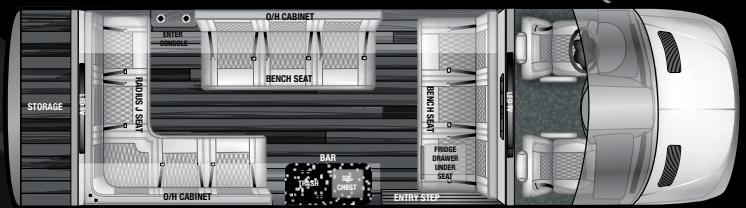

OPTIONAL INTERIOR FEATURES

- 50" Smart HDTV w/UL Audio
- Side Drawer Refrigerator (21 quart)
- 2nd Side Drawer Refrigerator (21 quart)

ogvluxury.com

9RB/9RBA

12LI/12LIA

100B/OBR

12LJ/12LJA

10RJ/10RJA