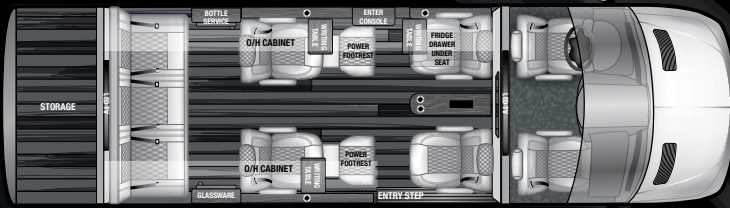

9RB/9RBA

STANDARD INTERIOR FEATURES

- Automotive Grade Fabrics
- Custom Seating w/ Double Needle Stitching
- Coordinated Door Panels and Interior Trim
- Adjustable Captains Chairs
- Soft Touch Wall Panels
- Child Seat Restraints Anchors on Rear Cabin Captains Chairs
- 2 Captains Chairs w/Power Leg Lift
- Wall Consoles w/Cup Holders & USB, USB-C Charge Ports
- Handmade Woodwork w/Satin Finish
- 3 Folding Lap Trays (100B, 8DB)
- Wall Consoles w/Cup Holders & USB, USB-C, Charge Ports
- 1 Folding Lap Trays (80B)
- Window Valances w/Indirect Lighting
- Backlit LED Ceiling Panel
- Carpeted Floor Mats Throughout Cabin
- Rear Cabin Auxiliary HVAC System
- Integrated Touchscreen Control System
- 100 Ah Lithium Auxiliary House Battery
- Overhead Storage Cabinets
- Smart HDTV
- Dark Ceramic UVI Tinted Side and Rear Windows
- Complete Privacy Window Shade Package
- Full Radiant Thermal Barrier Insulation Package
- Overhead Storage Cabinets
- Rear Cabin Auxiliary HVAC System
- Rear JL Audio Entertainment System
- 100Ah Lithium House Battery Auxiliary
- 3 - 110V Dual Outlets
- 2,000 Watt Inverter w/Charger
- 2 - 110V Dual Outlets

OPTIONAL EXTERIOR FEATURES

AIR SUSPENSION PACKAGE:

- VB Rear Air-Ride Suspension Upgrade

ROOF APPEARANCE PACKAGE:

- Custom Aluminum Powder Corded Roof Rack with Access Ladder
- Custom Full Body Paint

ANYWHERE PACKAGE:

- 1080 Ah Lithium, 3000 Watt Inverter, 340 Watts of Auxiliary Solar Power
- Dual Alternator w/ Wakespeed Charge Controller

AWNING PACKAGE:

- Power Awning with Built In LED Lighting and Seismic Sensor

STANDARD CHASSIS FEATURES

PRODUCTIVITY/UTILITY: