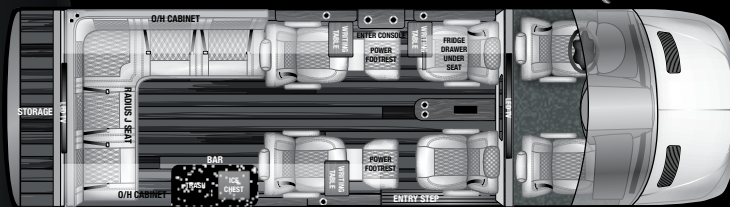

OPTIONAL INTERIOR FEATURES

- 50" Smart HDTV w/UL Audio
- Side Drawer Refrigerator (21 quart)
- 2nd Side Drawer Refrigerator (21 quart)

ogvluxury.com

9RB/9RBA

12LI/12LIA

100B/OBR

12LJ/12LJA

10RJ/10RJA