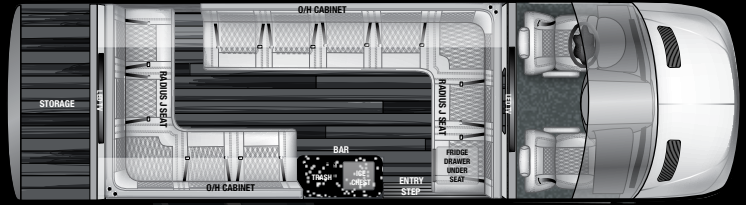

OPTIONAL INTERIOR FEATURES

- 50" Smart HDTV w/UL Audio
- Side Drawer Refrigerator (21 quart)
- 2nd Side Drawer Refrigerator (21 quart)

ogvluxury.com

9RB/9RBA

12LI/12LIA

100B/OBR

12LJ/12LJA

10RJ/10RJA