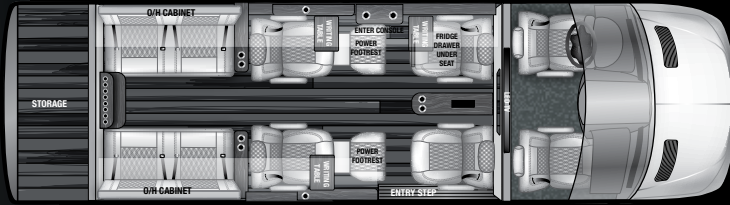

OPTIONAL INTERIOR FEATURES

- 50" Smart HDTV w/UL Audio
- Side Drawer Refrigerator (21 quart)
- 2nd Side Drawer Refrigerator (21 quart)

ogvluxury.com

9RB/9RBA

12LI/12LIA

100B/OBR

12LJ/12LJA

10RJ/10RJA