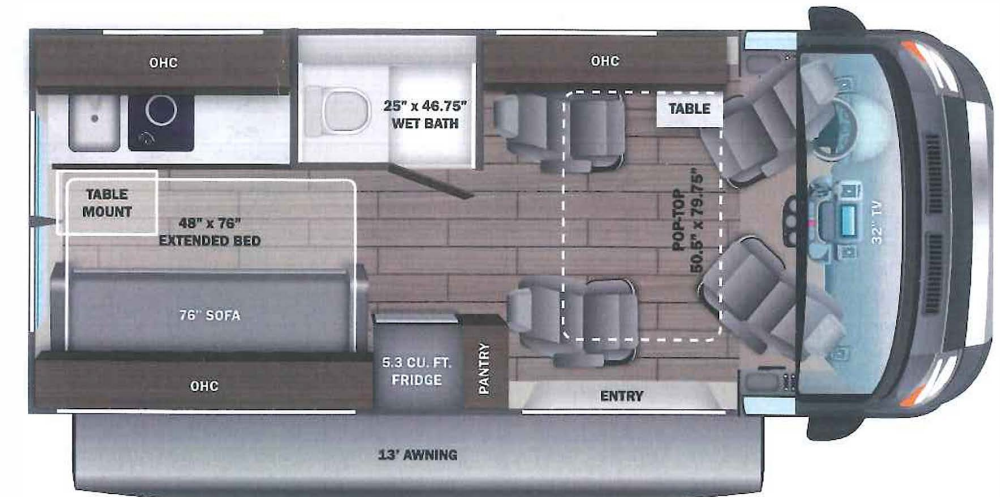

DEALER INSTALLED OPTIONS

FREIGHT **1,295.00**

TOTAL MSRP **191,945.00**

DIMENSIONS

Exterior height:.....111.00"
Exterior width:.....83.00"

CAPACITIES

Fresh water tank (gals.):...25.00
Gray water tank (gals.):...33.00
Black water/toilet tank (gals.):.....12.00
Propane (lbs.):.....0
Propane (gals.):.....0
Water heater (gals.):.....0.00

TIRES

Tire size (front):.....LT225/75R16C
Tire size (mid):.....
Tire size (rear):.....LT225/75R16C

Some dimensions may be rounded and may vary from the actual dimensions
Weights may be estimated calculations and may vary from the actual weight - refer to the vehicle weight labels for actual weights
Floorplans, features and specifications are subject to change without notice.