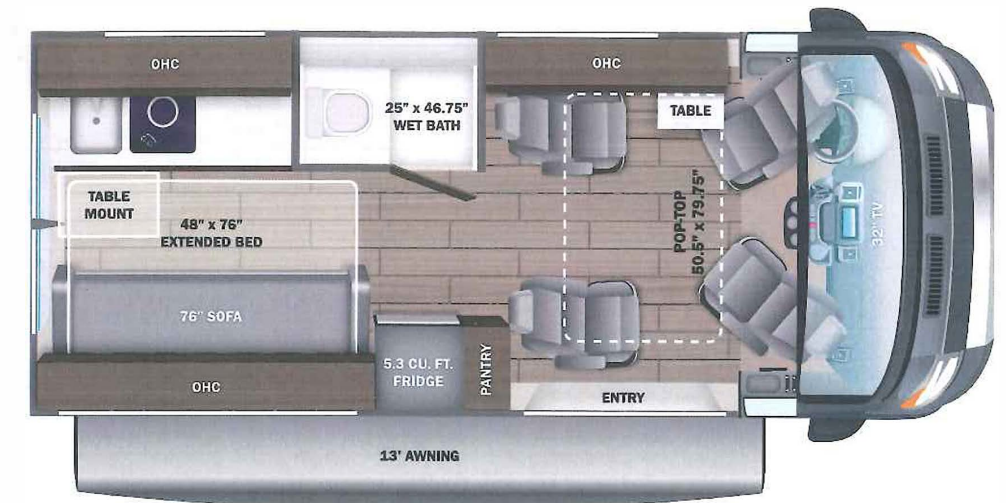

DEALER INSTALLED OPTIONS

FREIGHT **1,295.00**

TOTAL MSRP **191,945.00**

DIMENSIONS

Exterior height:.....111.00"
Exterior width:.....83.00"

CAPACITIES

Fresh water tank (gals.):...25.00
Gray water tank (gals.):....33.00
Black water/toilet tank (gals.):.....12.00
Propane (lbs.):.....0
Propane (gals.):.....0
Water heater (gals.):.....0.00

TIRES

Tire size (front):.....LT225/75R16C
Tire size (mid):.....
Tire size (rear):.....LT225/75R16C

Some dimensions may be rounded and may vary from the actual dimensions
Weights may be estimated calculations and may vary from the actual weight - refer to the vehicle weight labels for actual weights
Floorplans, features and specifications are subject to change without notice.