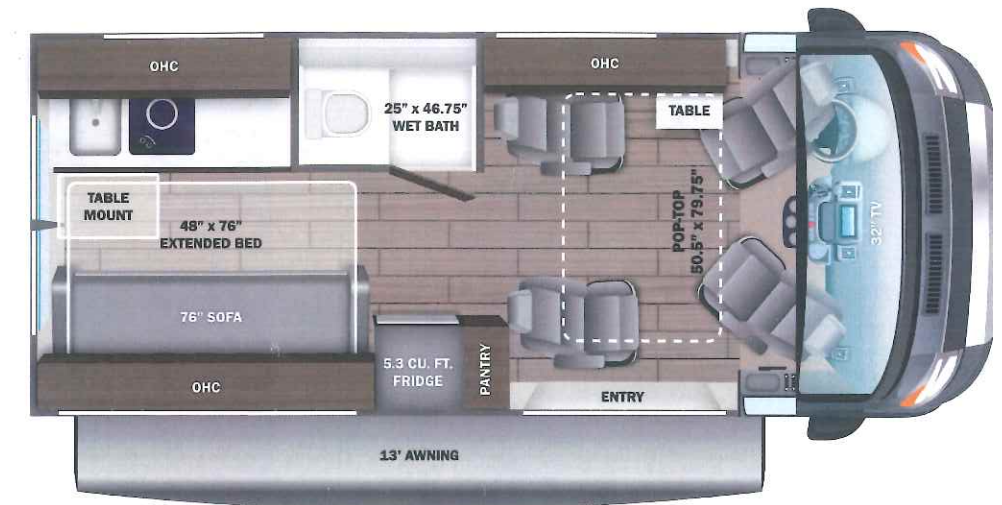

DEALER INSTALLED OPTIONS

FREIGHT **1,295.00**

TOTAL MSRP **191,945.00**

DIMENSIONS

Exterior height:.....111.00"
Exterior width:.....83.00"

CAPACITIES

Fresh water tank (gals.):...25.00
Gray water tank (gals.):...33.00
Black water/toilet tank (gals.):.....12.00
Propane (lbs.):.....0
Propane (gals.):.....0
Water heater (gals.):.....0.00

TIRES

Tire size (front):.....LT225/75R16C
Tire size (mid):.....
Tire size (rear):.....LT225/75R16C

Some dimensions may be rounded and may vary from the actual dimensions
Weights may be estimated calculations and may vary from the actual weight - refer to the vehicle weight labels for actual weights
Floorplans, features and specifications are subject to change without notice.