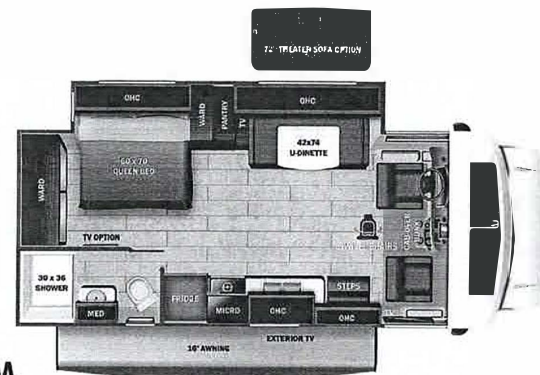

Manufacturer's Suggested Retail Price $167,560.00

TOTAL AMOUNT DOES NOT INCLUDE STATE AND LOCAL TAXES OR LICENSE FEES. THE PRICE SHOWN ABOVE MAY OR MAY NOT BE REPRESENTATIVE OF THE ACTUAL SELLING PRICE OF SIMILAR RECREATIONAL VEHICLES IN YOUR AREA.