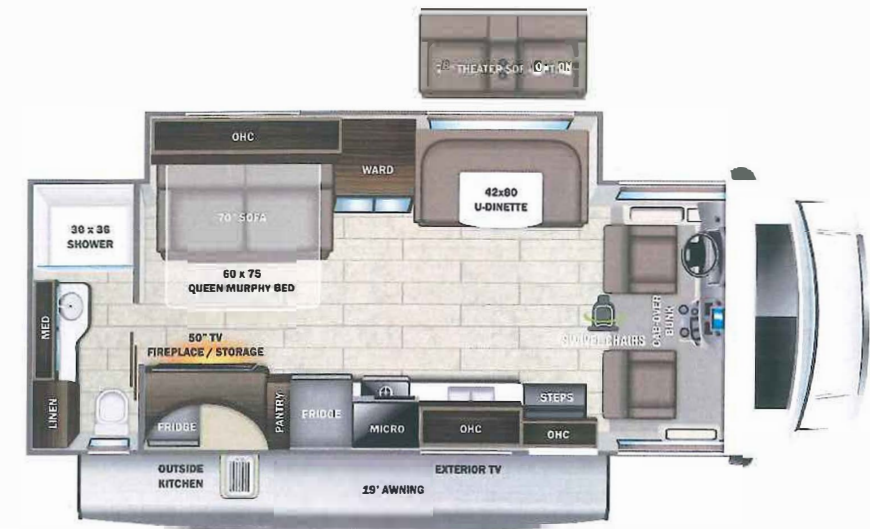

DEALER INSTALLED OPTIONS

FREIGHT **1,295.00**

TOTAL MSRP **168,098.00**

DIMENSIONS

Exterior height:.....138.00"
Exterior width:.....84.00"

CAPACITIES

Fresh water tank (gals.):...43.50
Gray water tank (gals.):...40.00
Black water/toilet tank (gals.):...31.00
Propane (lbs.):...41
Propane (gals.):...9
Water heater (gals.):...6.00

TIRES

Tire size (front):.....LT225/75R16E
Tire size (mid):.....
Tire size (rear):.....LT225/75R16E

Some dimensions may be rounded and may vary from the actual dimensions
Weights may be estimated calculations and may vary from the actual weight - refer to the vehicle weight labels for actual weights
Floorplans, features and specifications are subject to change without notice.