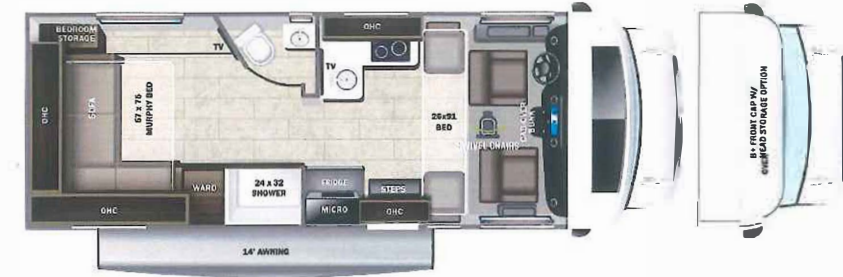

UWM

1. **STANDARD EXTERIOR EQUIPMENT**
2. Premium Mercedes-Benz® 3500 chassis with 170 in. wheelbase. Upgraded premium features include active brake assist, chrome grill package, adaptive cruise control, heated captain's seats, smartphone tray with wireless charging, upgraded lighting package, rain-sensing wiper system, leather steering wheel, lane-keeping assist and traffic sign assist
   - GVWR - 11,030 lb.
   - GCWR - 15,250 lb.
   - V-6 Turbo 188 HP diesel engine with electronic fuel injection and 325 ft.-lb. torque
   - 7-speed automatic transmission
   - 220 amp alternator
   - E-rated highway tires- 215/85R16
   - Front and rear disc, 4-wheel anti-lock brakes
   - 5,000 lb. rear hitch receiver with dual connector and 7-pin plug
   - 12V chassis battery
   - 24.5 gal. fuel tank
   - 5.8 gal. DEF tank
   - Onan® 3,600W LP generator with auto gen start
   - Transfer switch with reverse polarity protection
   - 1,000W inverter
   - 30 amp electrical service
   - (2) 12V house batteries
   - 190W solar panel with dual controller
   - 15,000 BTU A/C
   - 30,000 BTU auto-ignition ducted furnace
   - 12.2 gal. propane tank (41 lb.)
   - LP quick-connect hookup
   - Exterior utility center
   - Winterization drain system
   - Black tank flush
   - Outside shower
   - 12V demand water pump
   - Water filtration system
   - TuffShell™ vacuum-bond laminated roof, floor and sidewalls
   - Bead-foam insulation (R-24 max roof, R-9 max floor, R-5 max walls)
   - One-piece, seamless, fiberglass roof
   - Partial fiberglass rear cap
   - Premium Sikkens full-body paint
   - Aluminum rims
   - Entrance door with industry's largest travel-view window
   - Electric-powered entrance step with integrated house battery compartment
   - Slideout cover awnings
   - Aluminum skirt-hung baggage doors
   - Third brake light