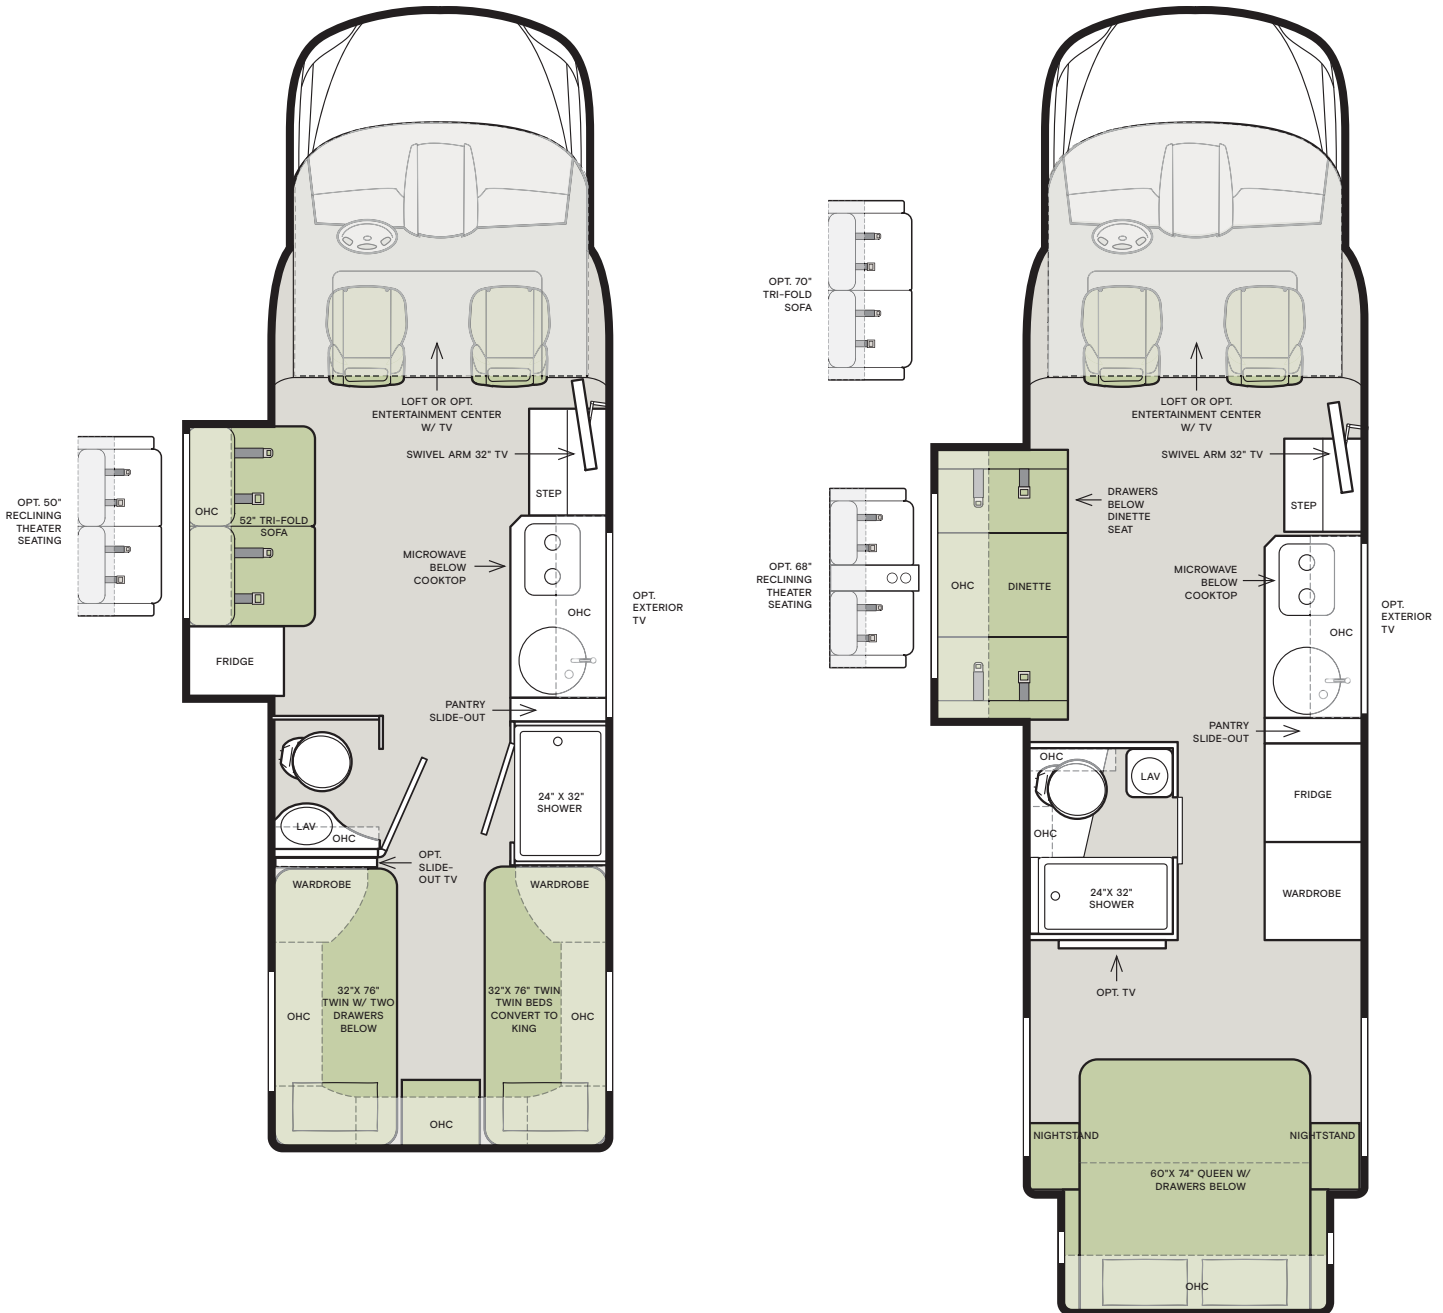

WAYFARER

CLASS C

Clockwise from top: 25 RW with Linen cabinets, Sparrow décor; 24 TW with Landis Ash cabinets, Soho décor; Cockpit; 25 RW sofa Murphy bed with Russett cabinets, Oasis décor.

2020 WAYFARER

Top to bottom: Loft bed area; Kitchen slide-out pantry; 25 RW sofa Murphy bed and theater seating with Russett cabinets, Oasis décor.

Master Suite

Relaxing is a breeze in the Wayfarer. With four distinct floor plans offering a variety of sleep options to choose from, unwinding after your travels or powering up for more has never been more comfortable. Greet the day or wash it all away in our spacious, spa-like modern shower featuring a 6' 8" ceiling and skylight that allows natural light to effortlessly flow in. What to wear? How much to pack? Our ample storage and closet spaces mean you can bring along clothing and gear for every type of adventure and occasion.

CORDOVA

FRONTIER

GOLDEN FIRE

IMPERIAL

MOUNTAIN PEAK

SEA MIST

Floor Plans

24 TW

25 QW

The design of every Wayfarer floor plan must meet four essential criteria: Maximum space, Optimal organization, Relaxation plus, and Elegant atmosphere. Tiffin's MORE Plans offer your family the most comfortable layout for life on the road.