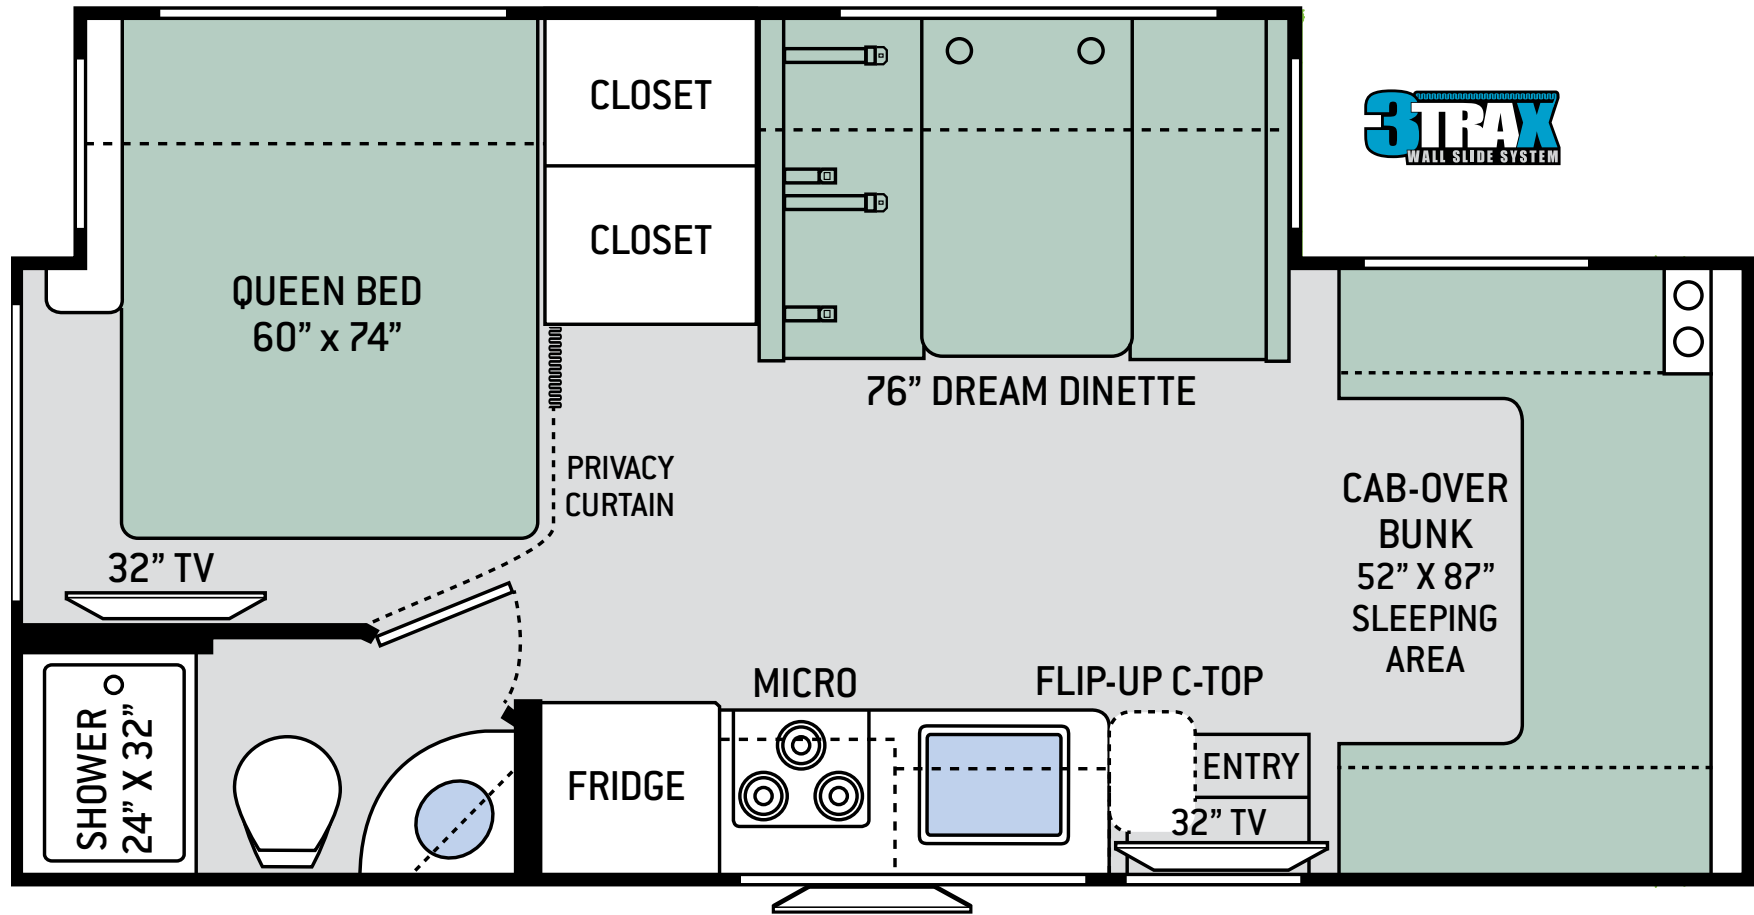

FLOOR PLANS

24BL