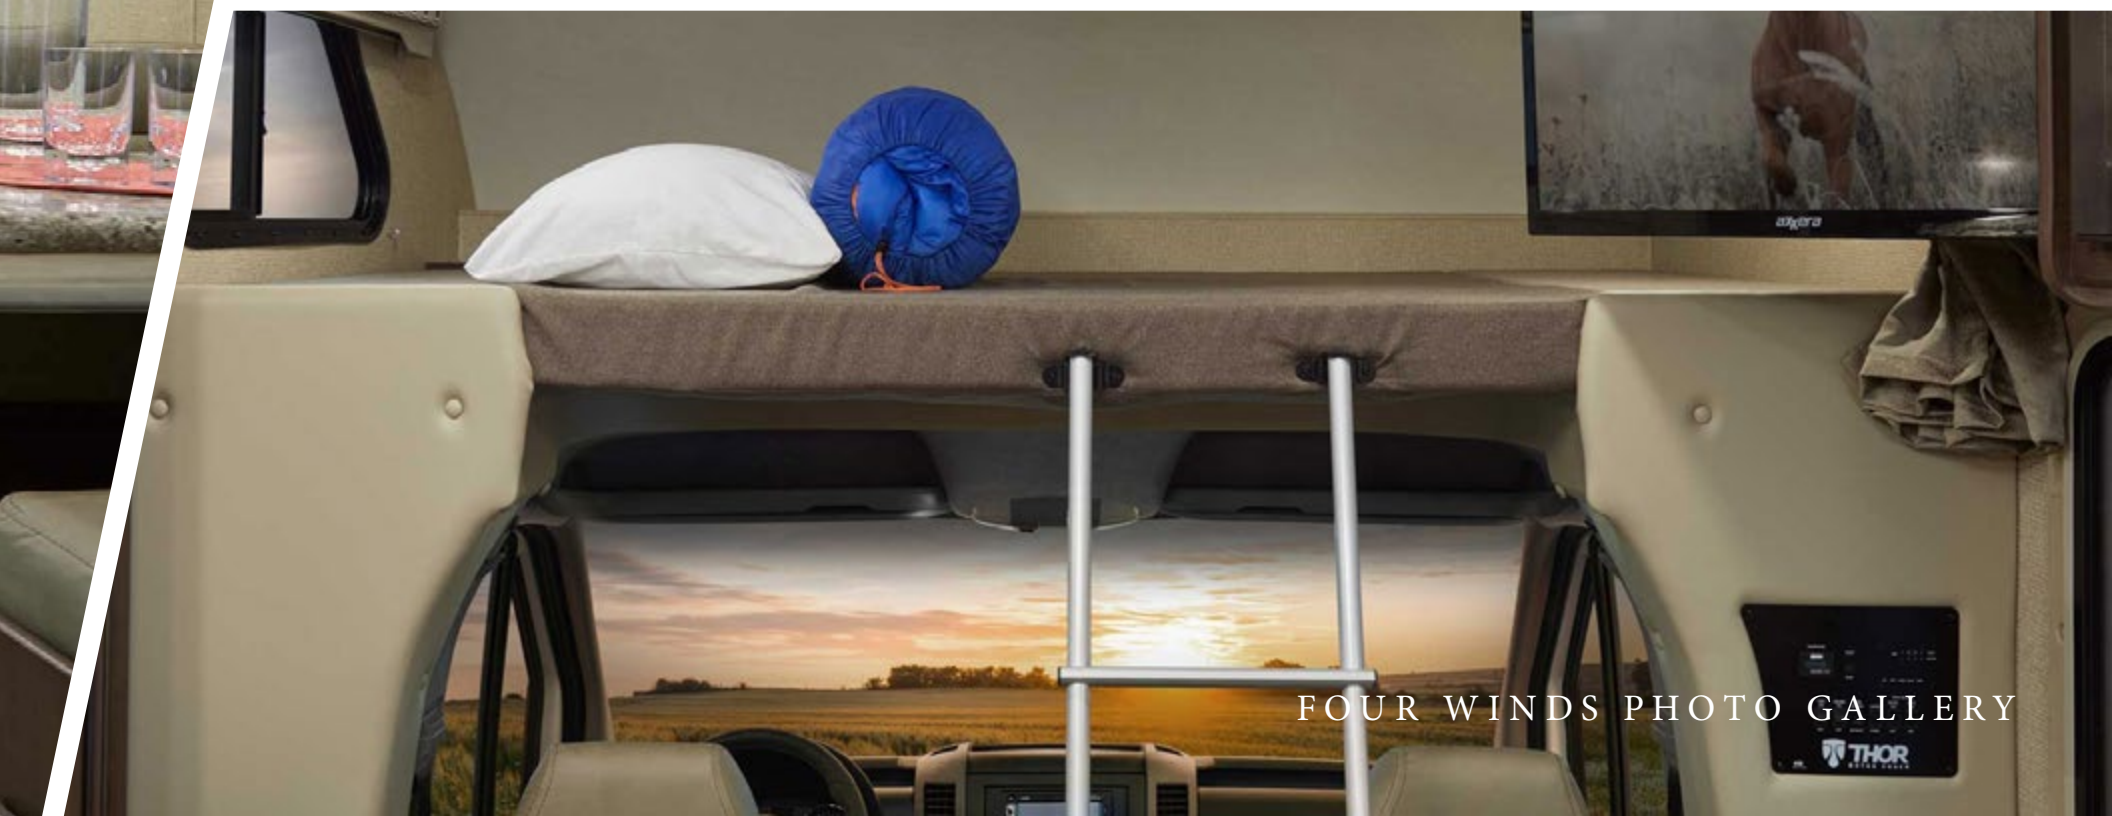

FOUR WINDS PHOTO GALLERY