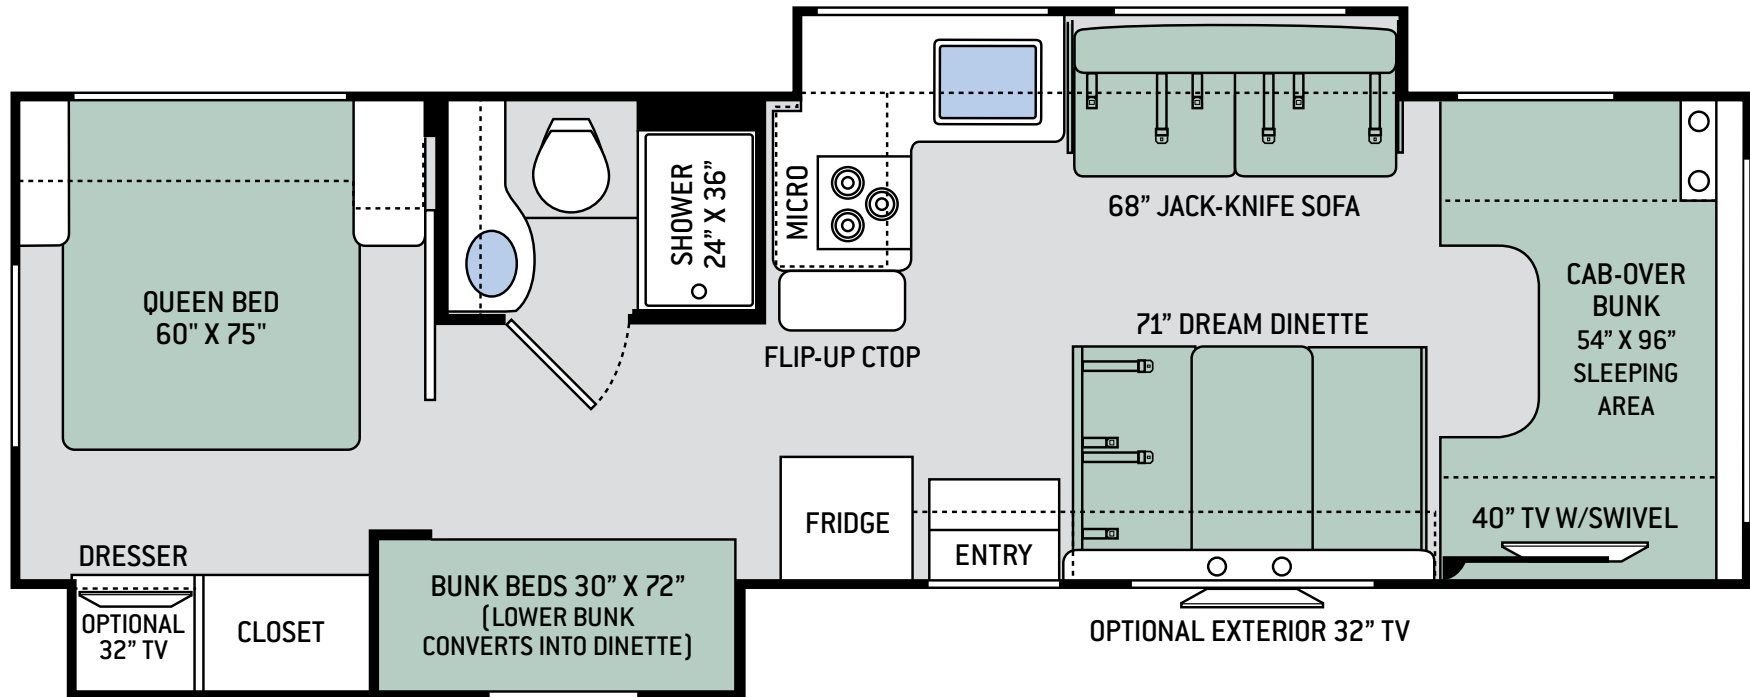

FLOOR PLANS

28Z

S P E C I F I C A T I O N S

28Z

CHASSIS	Ford
GROSS VEHICLE (GVWR)	14,500
GROSS COMBINED (GCWR)	22,000
WHEEL BASE	212"
EXTERIOR LENGTH (W/O LADDER)	29'-11"
EXTERIOR HEIGHT (W/AC)	11'
EXTERIOR WIDTH (W/O MIRRORS)	99"
INTERIOR HEIGHT (LIVING AREA)	84"
AWNING SIZE	14'
FUEL (GAL)	55
LPG (LBS)	40.9
FRESH/WASTE/GRAY WATER (GAL)	40 / 26 / 32
WATER HEATER (GAL)	6
FURNACE (BTUS)	30,000
EXTERIOR STORAGE CAPACITY (CU. FT.)	99.9
HITCH WEIGHT RATING (LBS)	8,000

FLOOR PLANS

30D

S P E C I F I C A T I O N S

30D

CHASSIS	Ford
GROSS VEHICLE (GVWR)	14,500
GROSS COMBINED (GCWR)	22,000
WHEEL BASE	223"
EXTERIOR LENGTH (W/O LADDER)	32'-2"
EXTERIOR HEIGHT (W/AC)	11'-0"
EXTERIOR WIDTH (W/O MIRRORS)	99"
INTERIOR HEIGHT (LIVING AREA)	84"
AWNING SIZE	10'-6"
FUEL (GAL)	55
LPG (LBS)	40.9
FRESH/WASTE/GRAY WATER (GAL)	40 / 26 / 31
WATER HEATER (GAL)	6
FURNACE (BTUS)	30,000
EXTERIOR STORAGE CAPACITY (CU. FT.)	64.8
HITCH WEIGHT RATING (LBS)	8,000