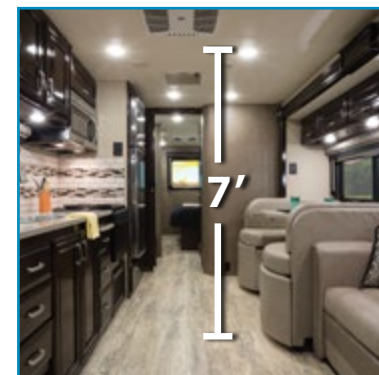

7' Interior Ceiling Height