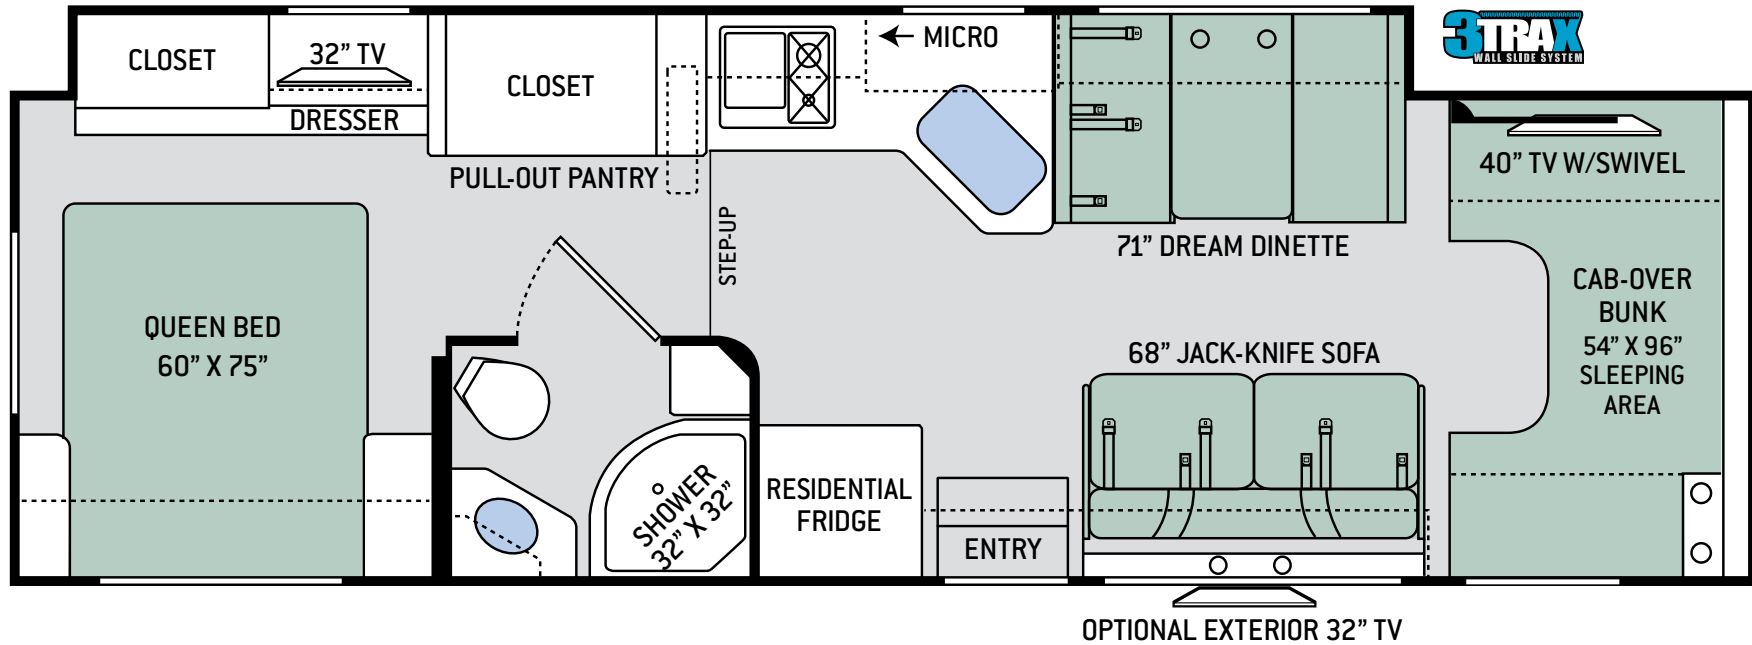

FLOOR PLANS

31W