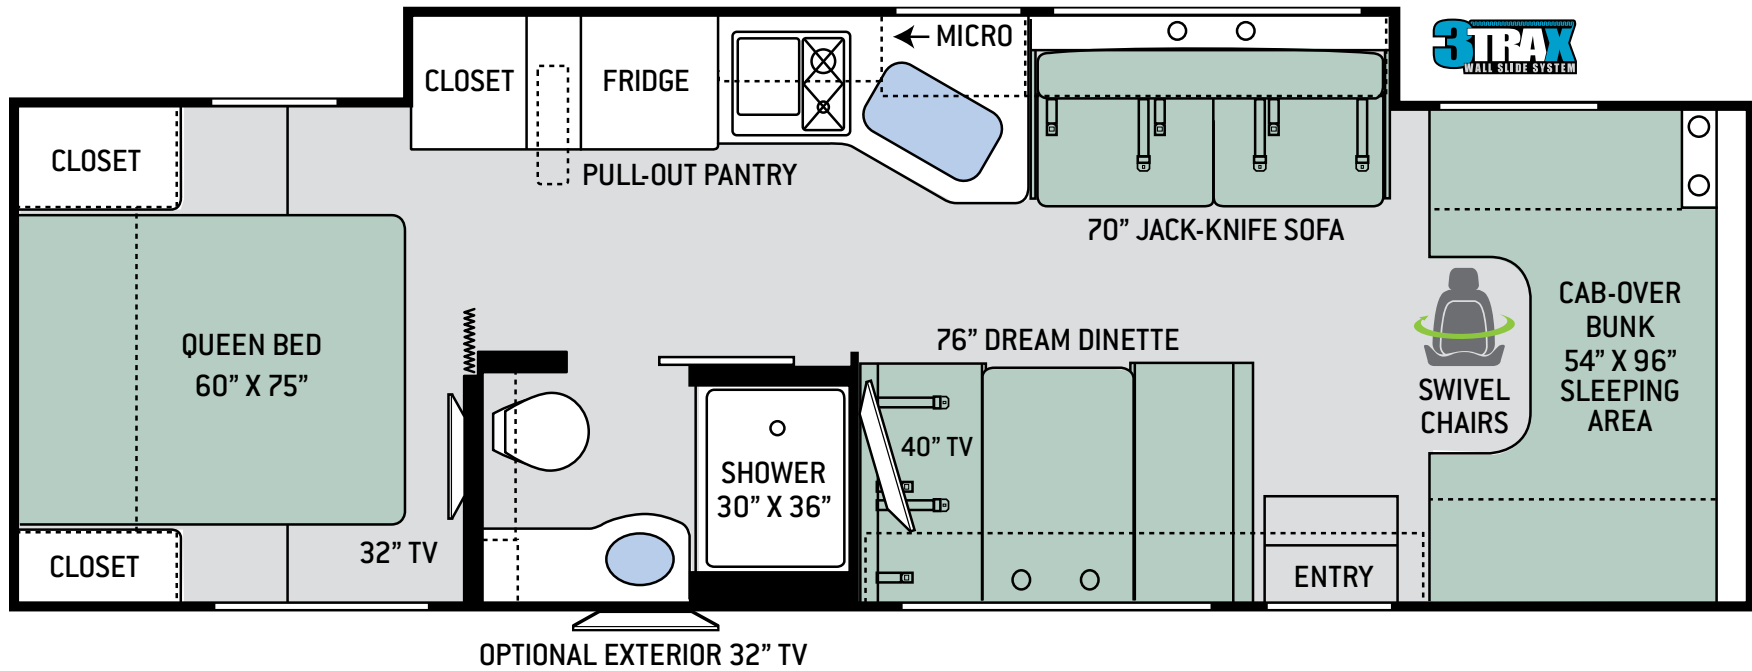

FLOOR PLANS

31Y