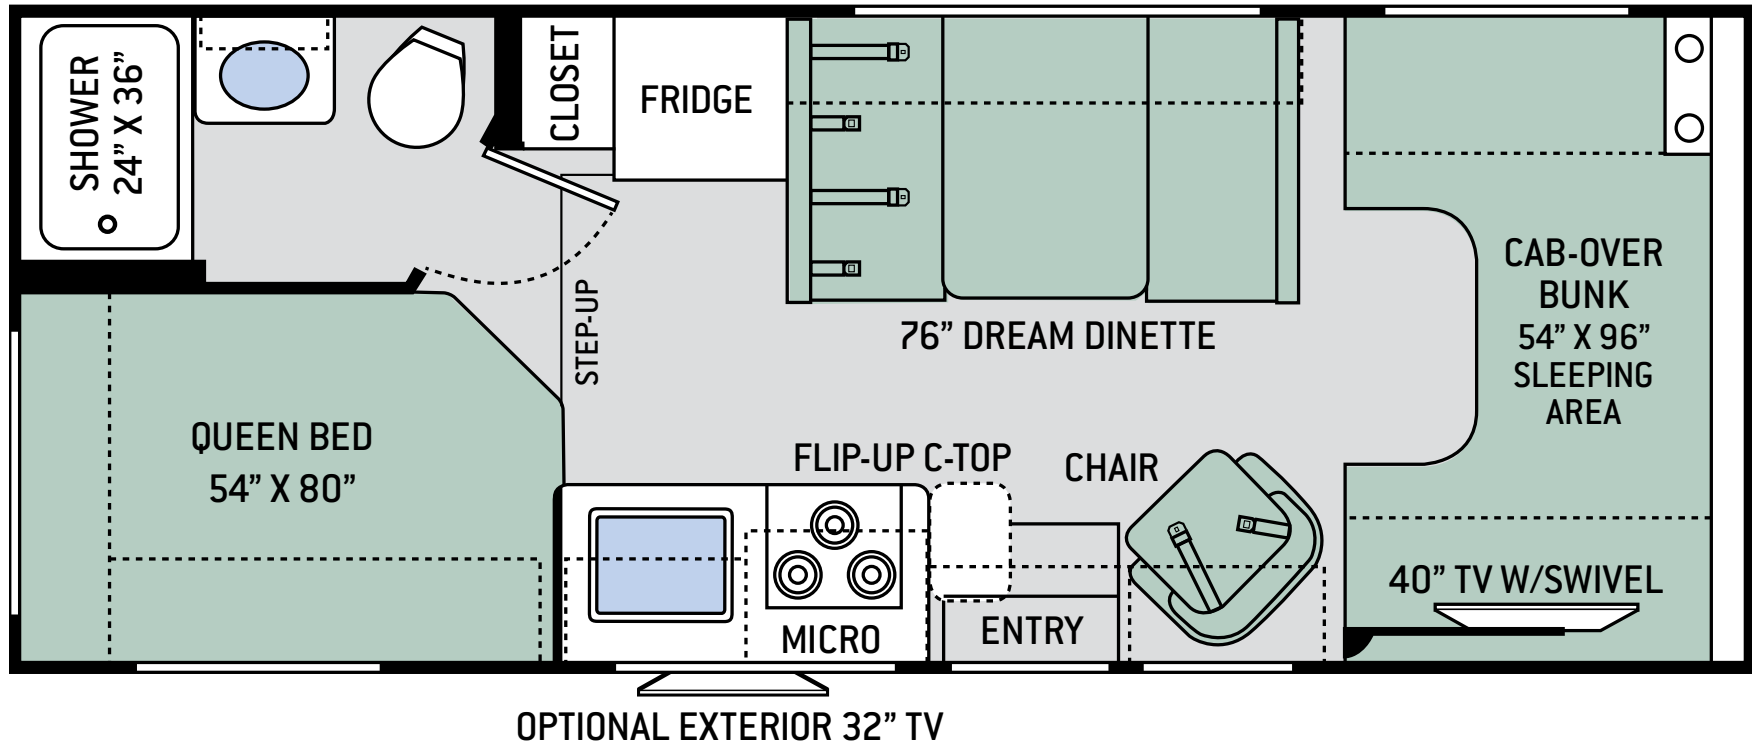

FLOOR PLANS

23U