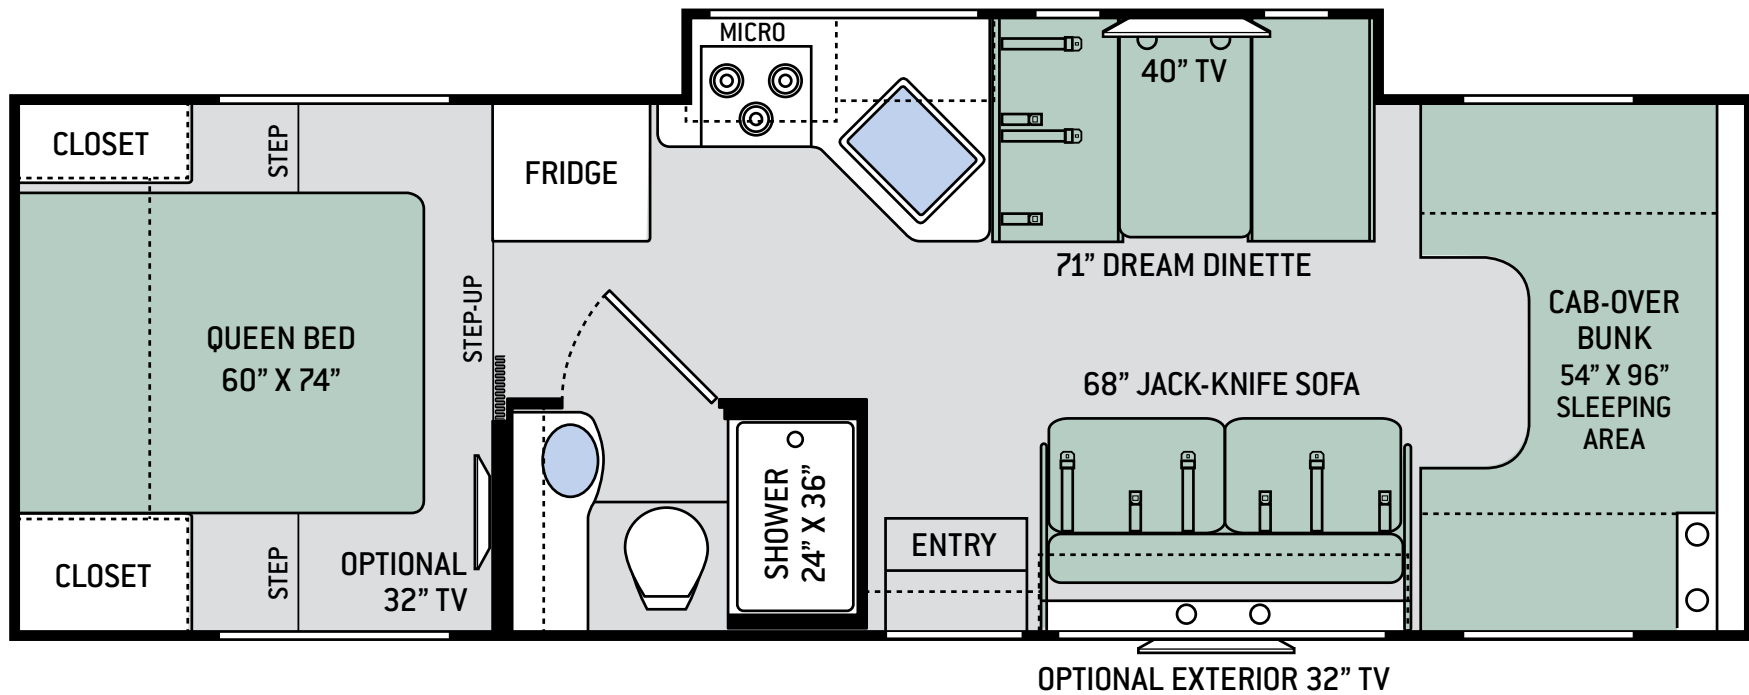

FLOOR PLANS

28E

S P E C I F I C A T I O N S

28E

CHASSIS	Ford
GROSS VEHICLE (GVWR)	14,500
GROSS COMBINED (GCWR)	22,000
WHEEL BASE	200"
EXTERIOR LENGTH (W/O LADDER)	28'-7"
EXTERIOR HEIGHT (W/AC)	11'
EXTERIOR WIDTH (W/O MIRRORS)	99"
INTERIOR HEIGHT (LIVING AREA)	84"
AWNING SIZE	12'
FUEL (GAL)	55
LPG (LBS)	40.9
FRESH/WASTE/GRAY WATER (GAL)	40 / 29 / 25
WATER HEATER (GAL)	6
FURNACE (BTUS)	30,000
EXTERIOR STORAGE CAPACITY (CU. FT.)	27.2
HITCH WEIGHT RATING (LBS)	8,000

FLOOR PLANS

28Z

S P E C I F I C A T I O N S

28Z

CHASSIS	Ford
GROSS VEHICLE (GVWR)	14,500
GROSS COMBINED (GCWR)	22,000
WHEEL BASE	212"
EXTERIOR LENGTH (W/O LADDER)	29'-11"
EXTERIOR HEIGHT (W/AC)	11'
EXTERIOR WIDTH (W/O MIRRORS)	99"
INTERIOR HEIGHT (LIVING AREA)	84"
AWNING SIZE	14'
FUEL (GAL)	55
LPG (LBS)	40.9
FRESH/WASTE/GRAY WATER (GAL)	40 / 26 / 32
WATER HEATER (GAL)	6
FURNACE (BTUS)	30,000
EXTERIOR STORAGE CAPACITY (CU. FT.)	99.9
HITCH WEIGHT RATING (LBS)	8,000