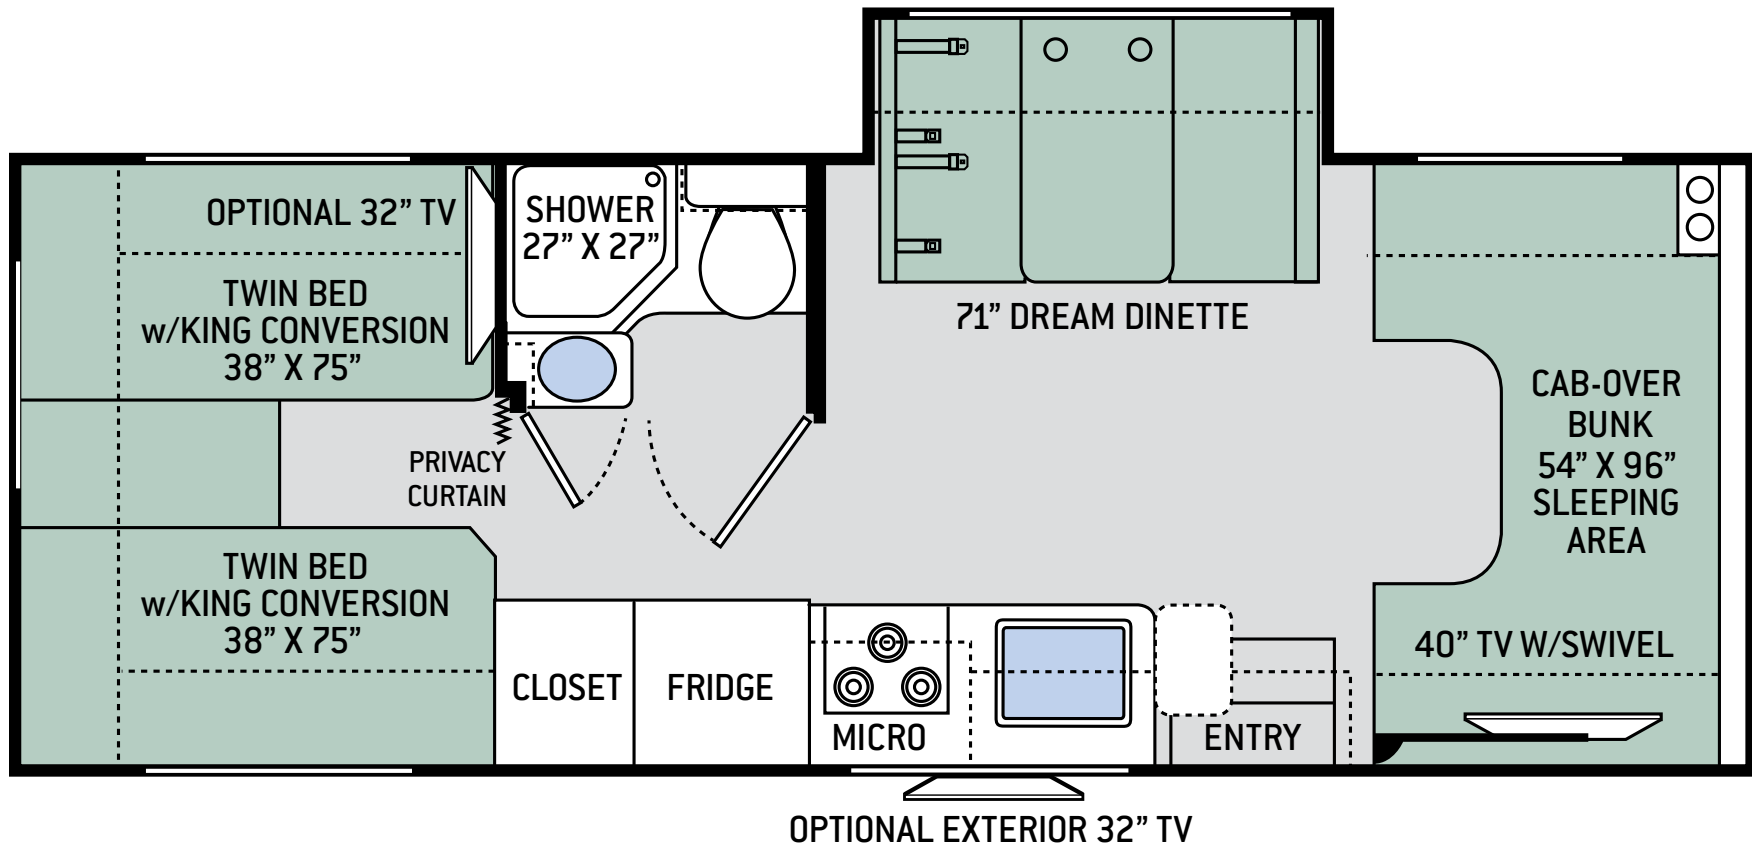

FLOOR PLANS

25V