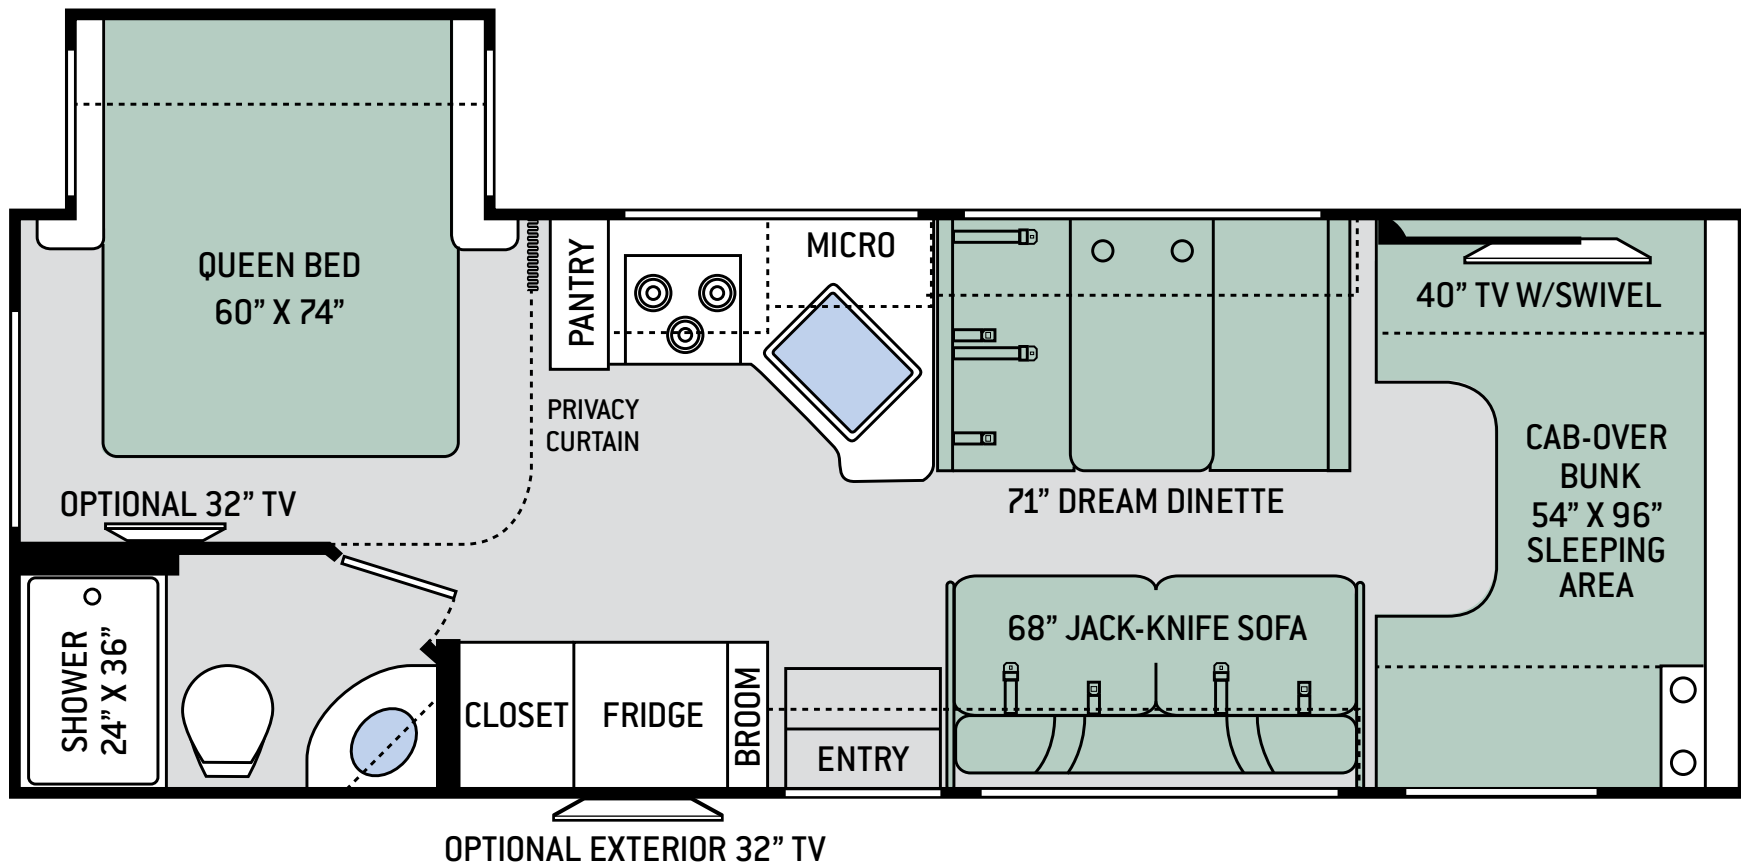

FLOOR PLANS

26B