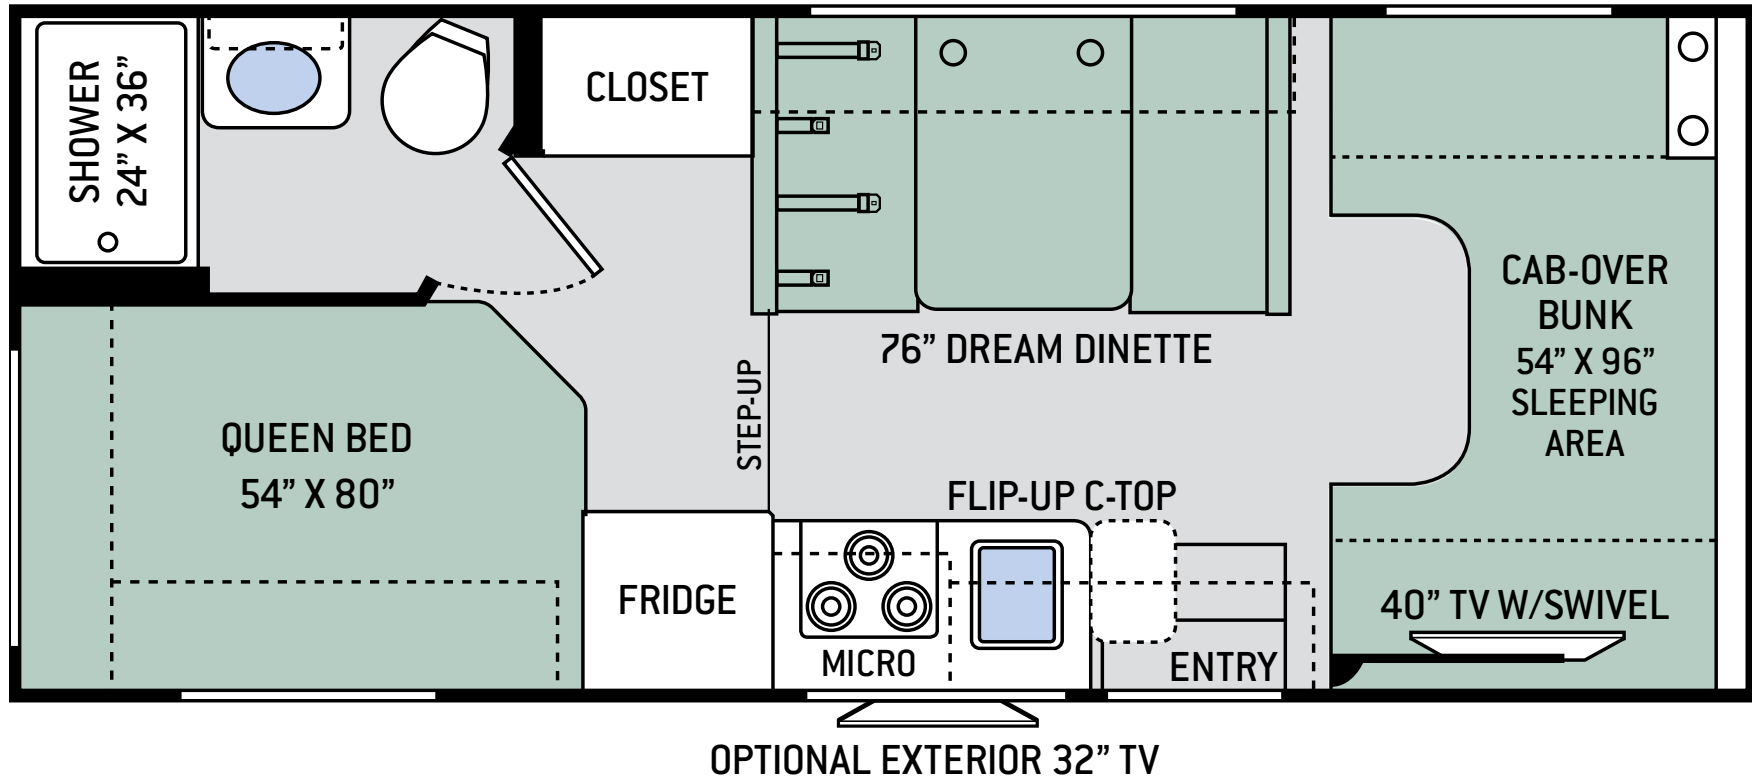

FLOOR PLANS

22E