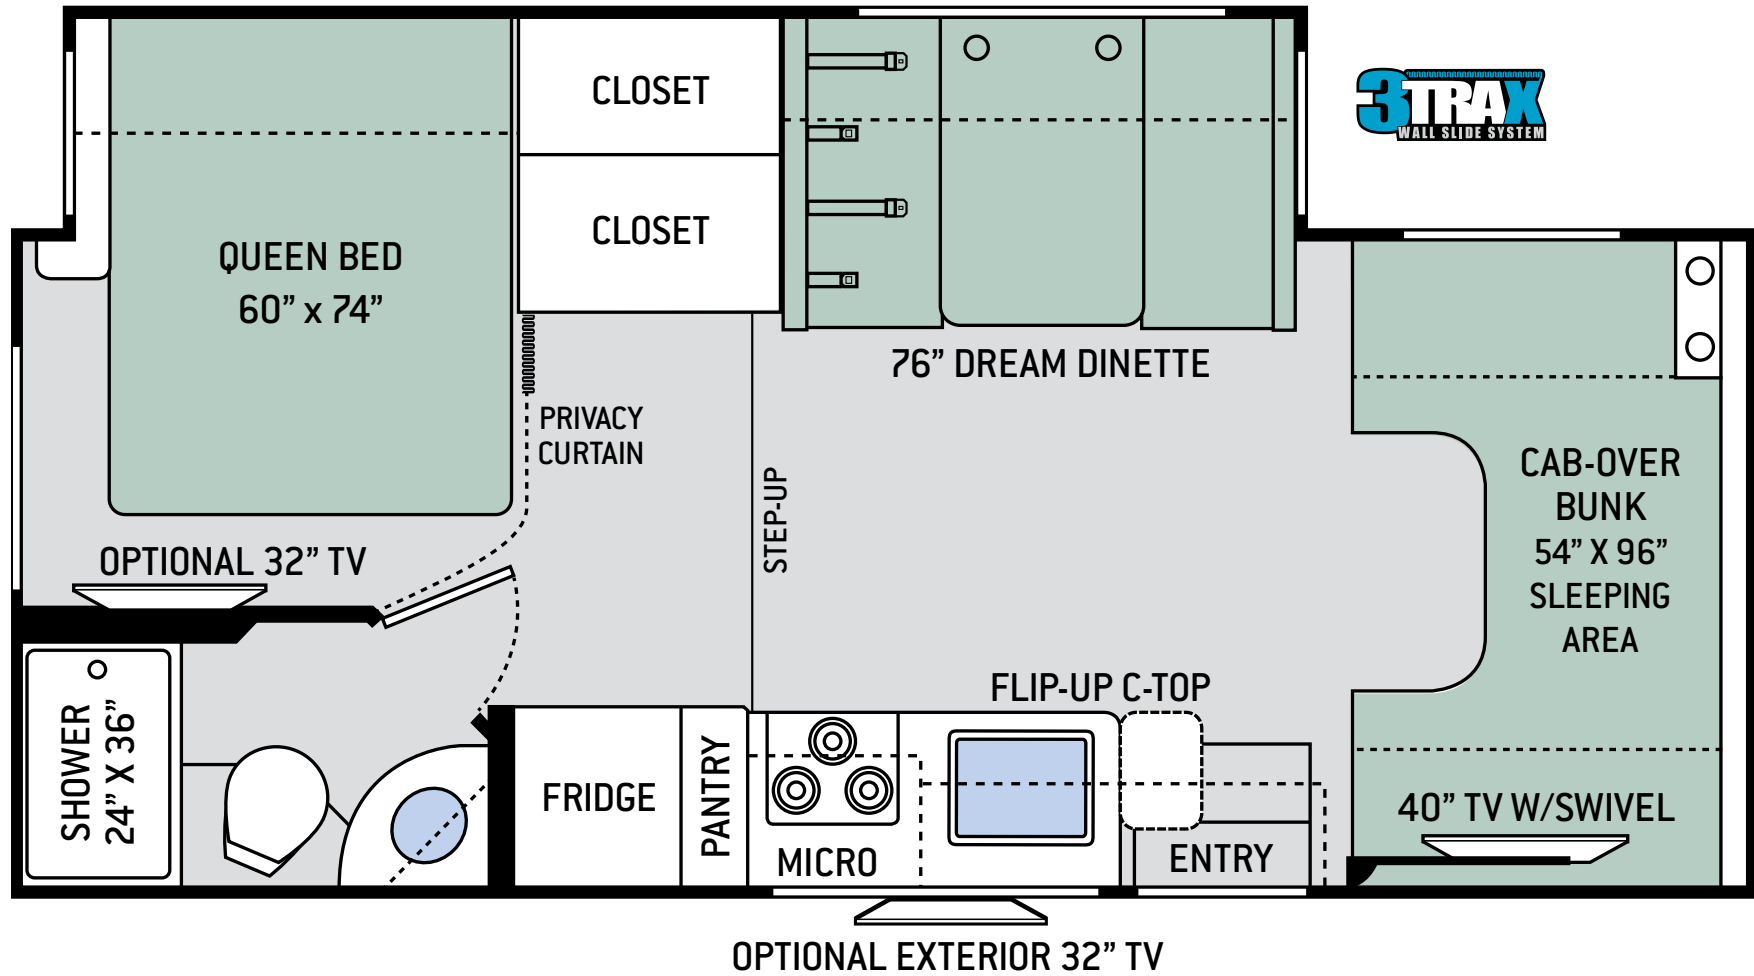

FLOOR PLANS

24F