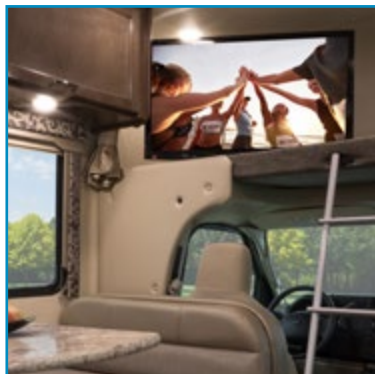

SPECIAL FEATURES CLASS C

TV in Living Area
with Blu-Ray® Player