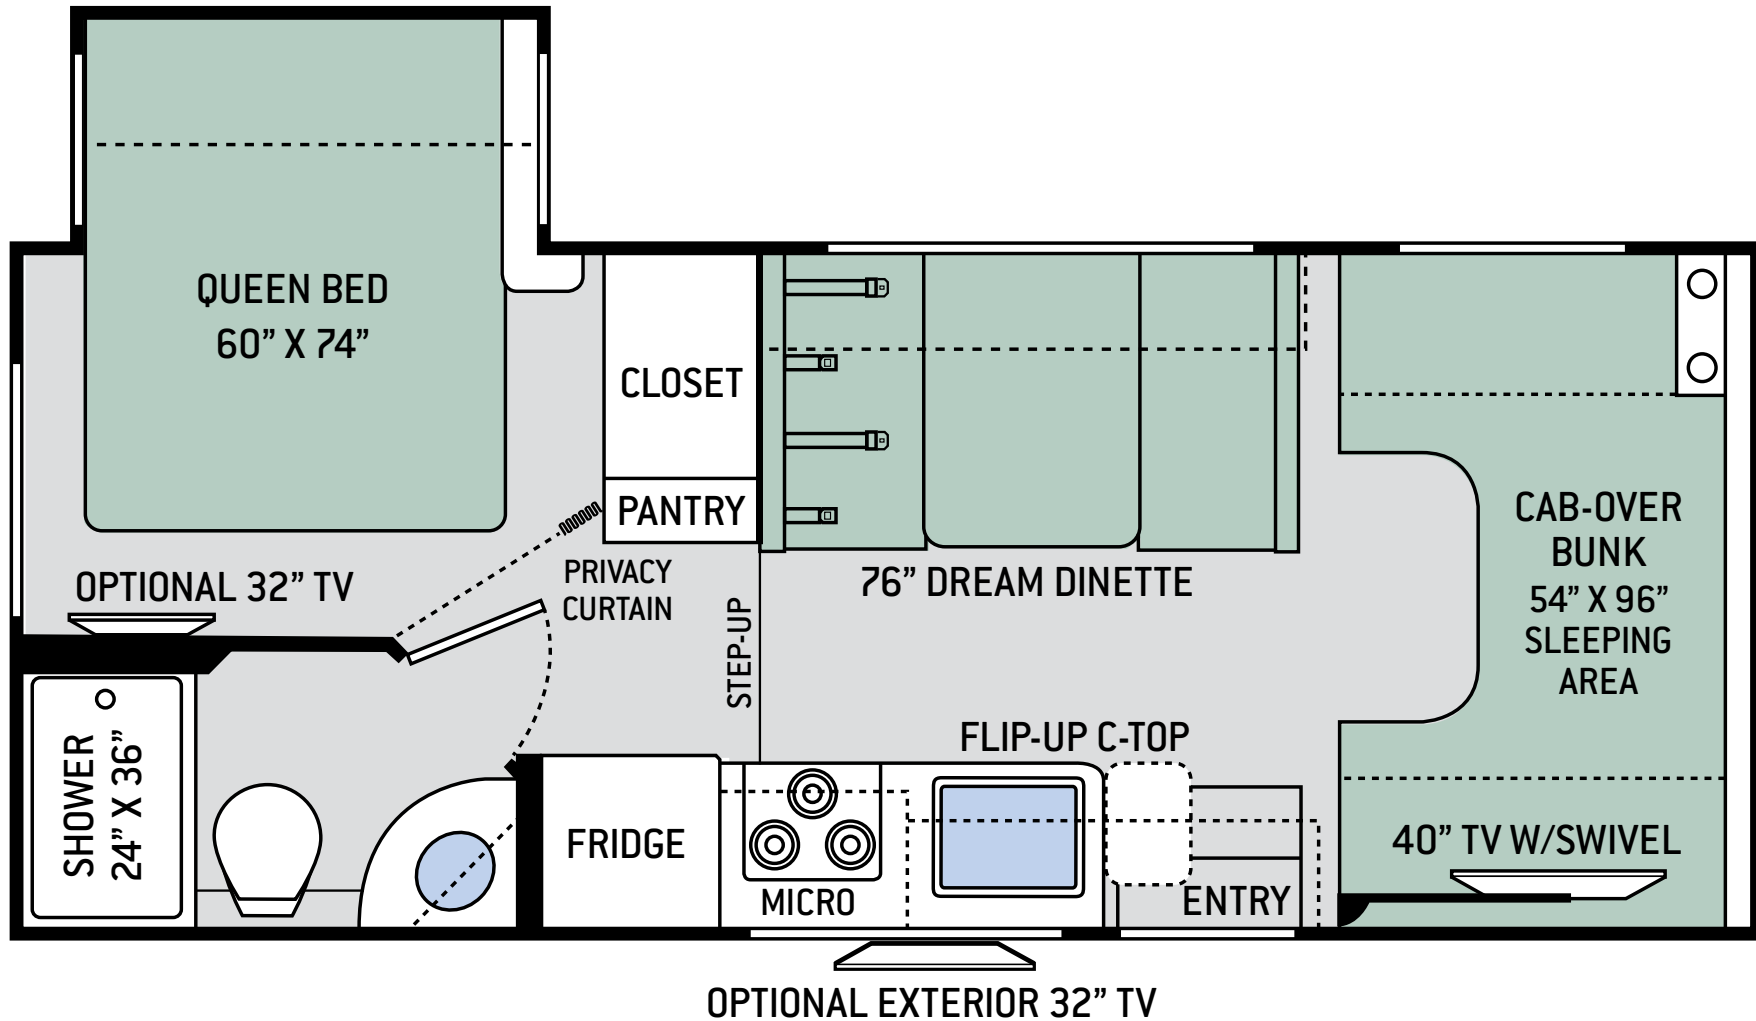

VANILLA SWIRL 

CASTLE ROCK FULL-BODY PAINT

WHISTLING STRAITS FULL-BODY PAINT

FLOOR PLANS

22B

S P E C I F I C A T I O N S

22B

CHASSIS	Ford / Chevy
GROSS VEHICLE (GVWR)	12,500 / 12,300
GROSS COMBINED (GCWR)	18,500 / 16,000
WHEEL BASE	158" / 159"
EXTERIOR LENGTH (W/O LADDER)	24' / 24'-6"
EXTERIOR HEIGHT (W/AC)	11'
EXTERIOR WIDTH (W/O MIRRORS)	99"
INTERIOR HEIGHT (LIVING AREA)	84"
AWNING SIZE	15'
FUEL (GAL)	55 / 57
LPG (LBS)	40.9
FRESH/WASTE/GRAY WATER (GAL)	40 / 29 / 25
WATER HEATER (GAL)	6
FURNACE (BTUS)	19,000
EXTERIOR STORAGE CAPACITY (CU. FT.)	30.9
HITCH WEIGHT RATING (LBS)	8,000