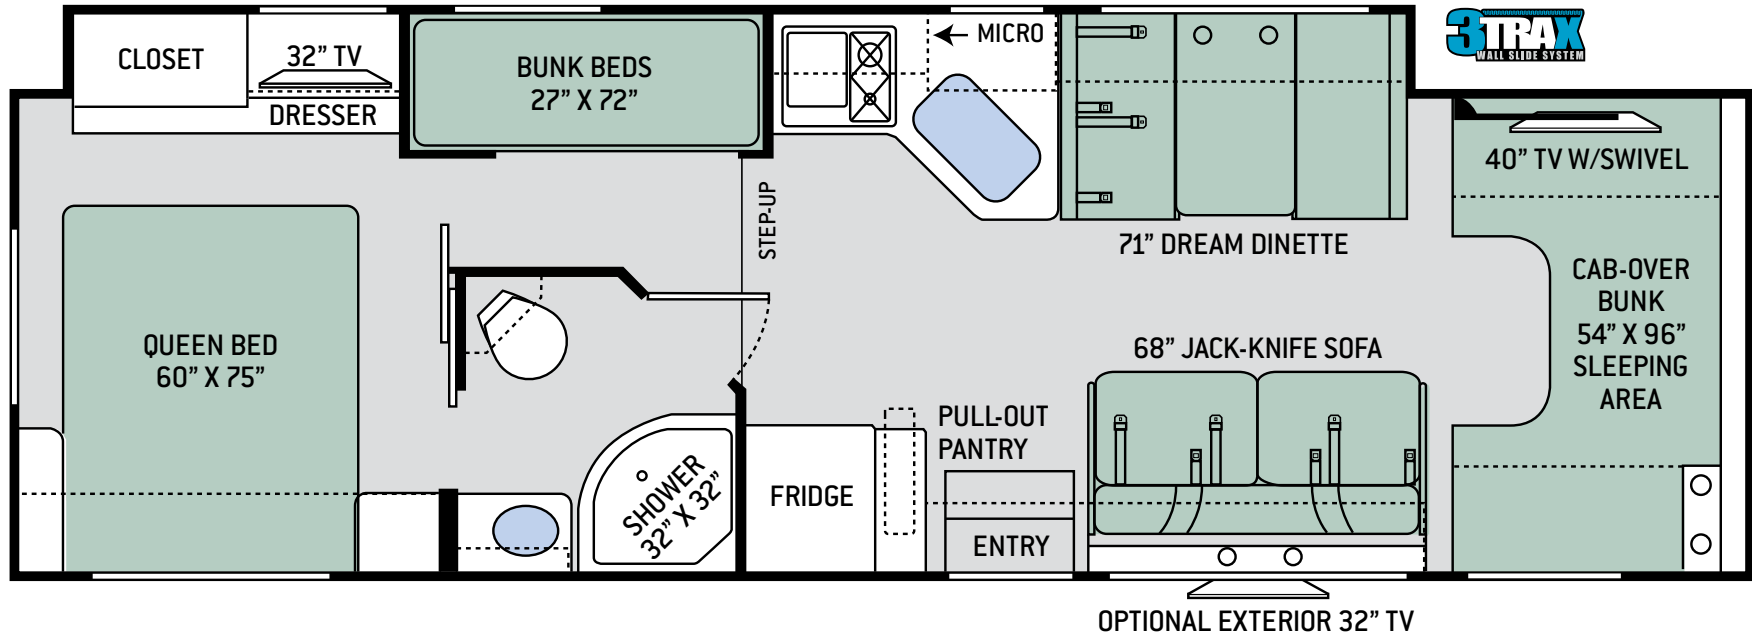

FLOOR PLANS

31E