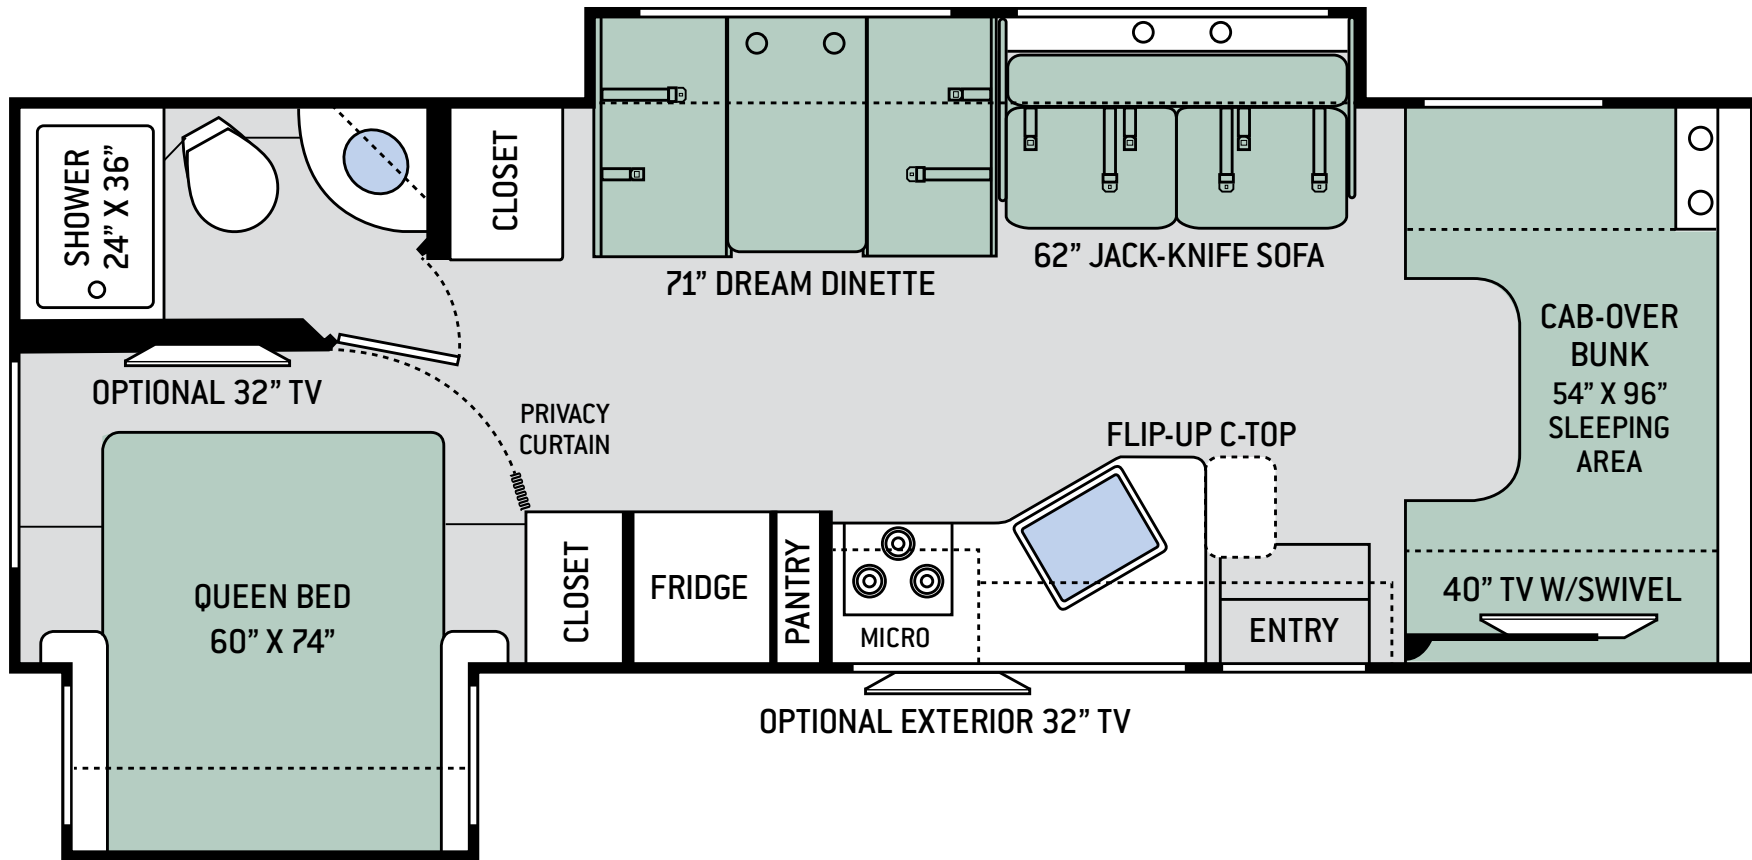

FLOOR PLANS

26B

S P E C I F I C A T I O N S

26B

CHASSIS	Ford / Chevy
GROSS VEHICLE (GVWR)	12,500 / 14,200
GROSS COMBINED (GCWR)	18,500 / 20,000
WHEEL BASE	183" / 184"
EXTERIOR LENGTH (W/O LADDER)	27'-6" / 28'
EXTERIOR HEIGHT (W/AC)	11'
EXTERIOR WIDTH (W/O MIRRORS)	99"
INTERIOR HEIGHT (LIVING AREA)	84"
AWNING SIZE	18'
FUEL (GAL)	55 / 57
LPG (LBS)	40.9
FRESH/WASTE/GRAY WATER (GAL)	40 / 29 / 25
WATER HEATER (GAL)	6
FURNACE (BTUS)	30,000
EXTERIOR STORAGE CAPACITY (CU. FT.)	40
HITCH WEIGHT RATING (LBS)	8,000

FLOOR PLANS

28E

S P E C I F I C A T I O N S

28E

CHASSIS	Ford
GROSS VEHICLE (GVWR)	14,500
GROSS COMBINED (GCWR)	22,000
WHEEL BASE	200"
EXTERIOR LENGTH (W/O LADDER)	28'-7"
EXTERIOR HEIGHT (W/AC)	11'
EXTERIOR WIDTH (W/O MIRRORS)	99"
INTERIOR HEIGHT (LIVING AREA)	84"
AWNING SIZE	12'
FUEL (GAL)	55
LPG (LBS)	40.9
FRESH/WASTE/GRAY WATER (GAL)	40 / 29 / 25
WATER HEATER (GAL)	6
FURNACE (BTUS)	30,000
EXTERIOR STORAGE CAPACITY (CU. FT.)	27.2
HITCH WEIGHT RATING (LBS)	8,000