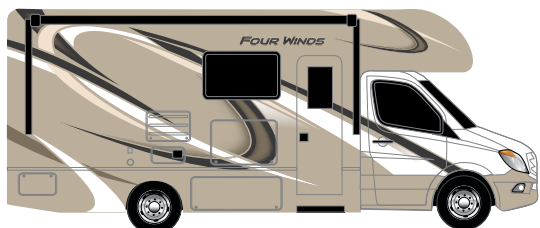

EXTERIOR OPTIONS

STANDARD GRAPHICS

COSMOPOLITAN **WHD** MAX

VANILLA SWIRL **WHD** MAX

CASTLE ROCK
FULL-BODY PAINT (31Z, 31W & 31Y)

WHISTLING STRAITS
FULL-BODY PAINT (31E, 31W & 31Y)

SPRINTERS

COSMOPOLITAN 