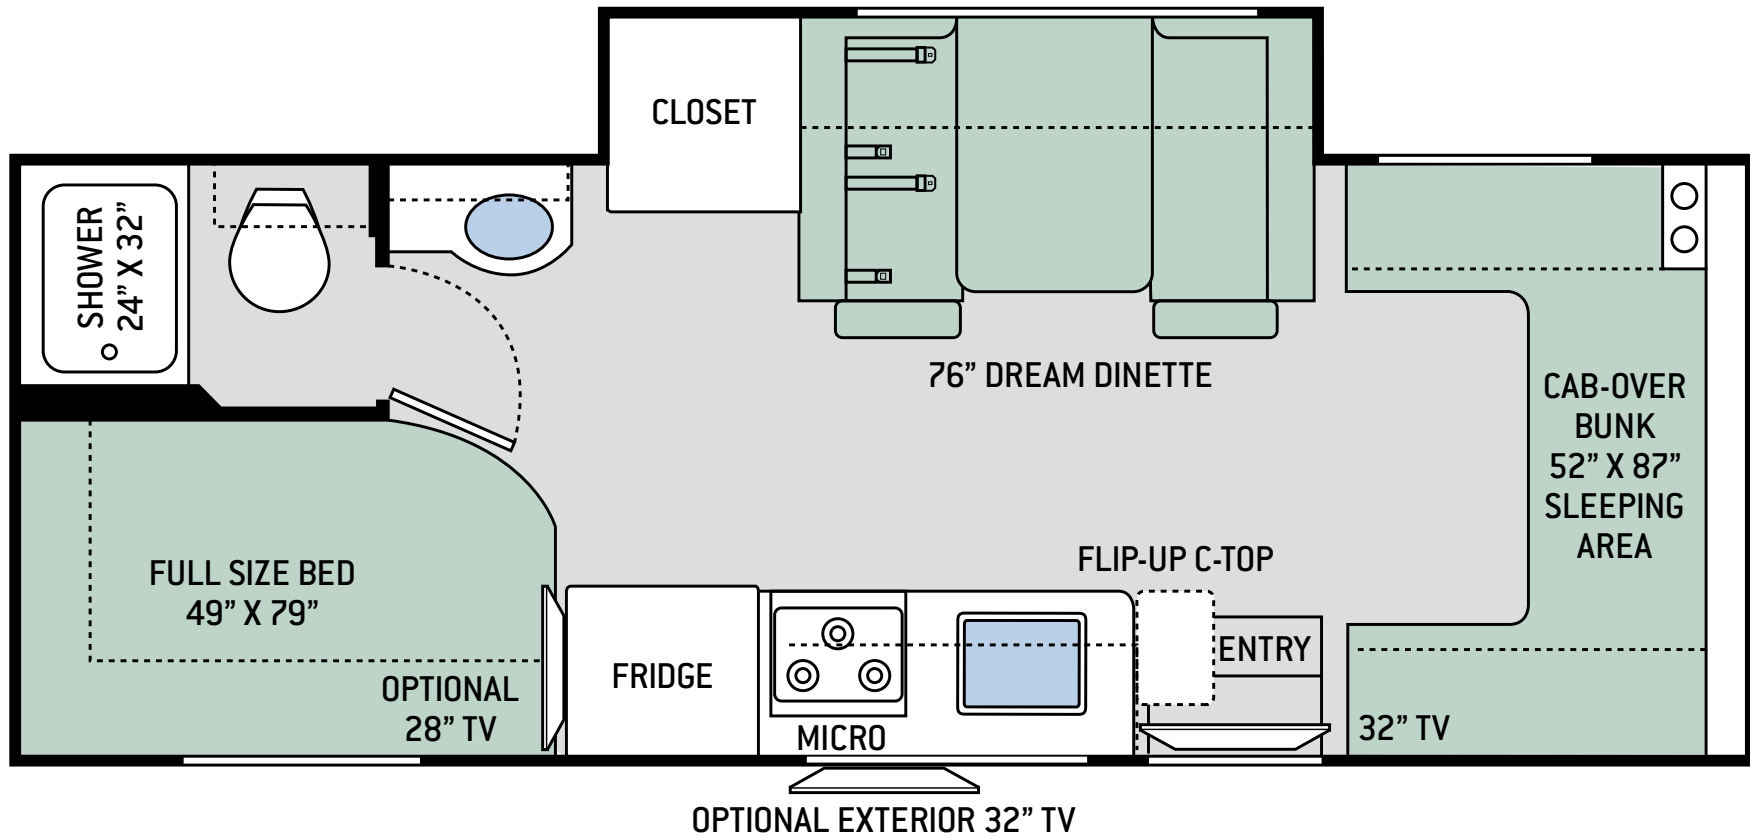

FLOOR PLANS