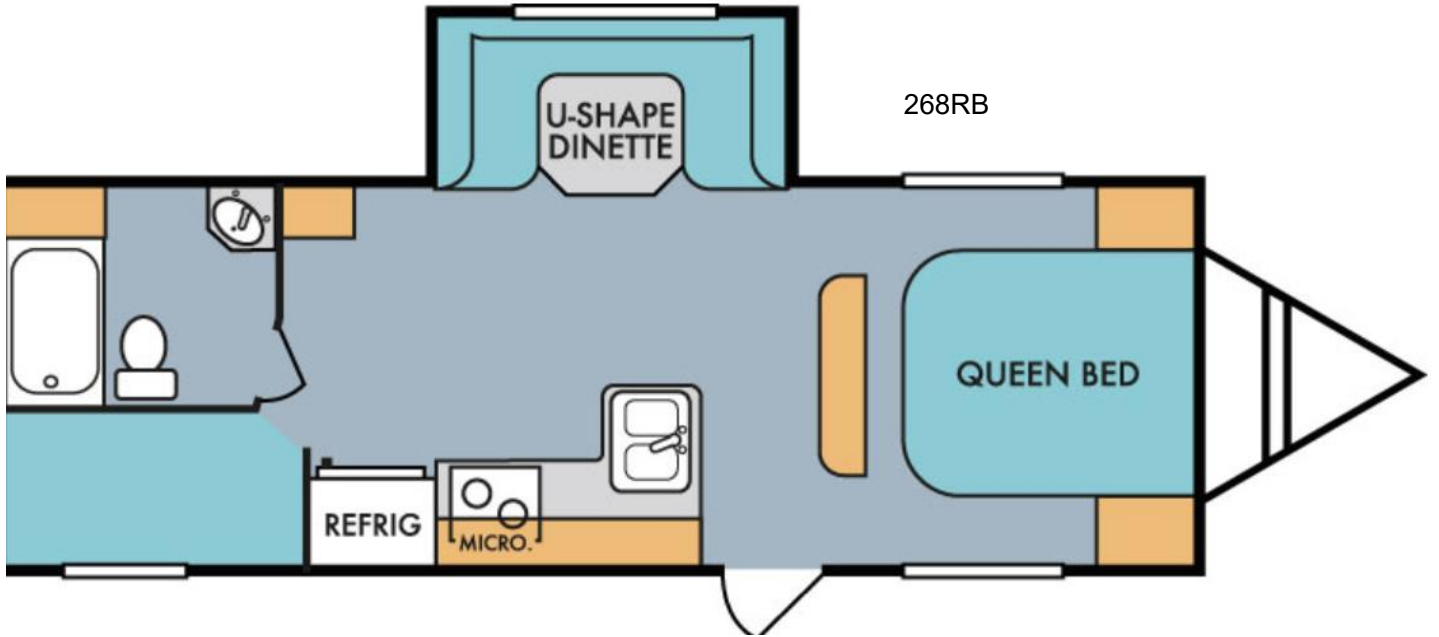

174S

158

178

178 - Murphy Bed Option

189

197

## - Standards -

- 16,000 BTU Furnace (Single Axle Units)
- 20,000 BTU Furnace (Double Axle Units)
- Gas/Electric Refrigerator
- LP Bottle(s)
- Outside Service Lights
- Pass Through Storage (Where Applicable)
- Powder Coated Chassis
- Aluminum Cage Construction
- TPO/Rubber Roof
- One Piece Floor Decking (5/8")
- Spacious Cabinetry with Hardwood Cabinet Doors
- Radius Windows and Doors
- 30 Amp Power Cord
- Rear Jacks (Single Axle Units)