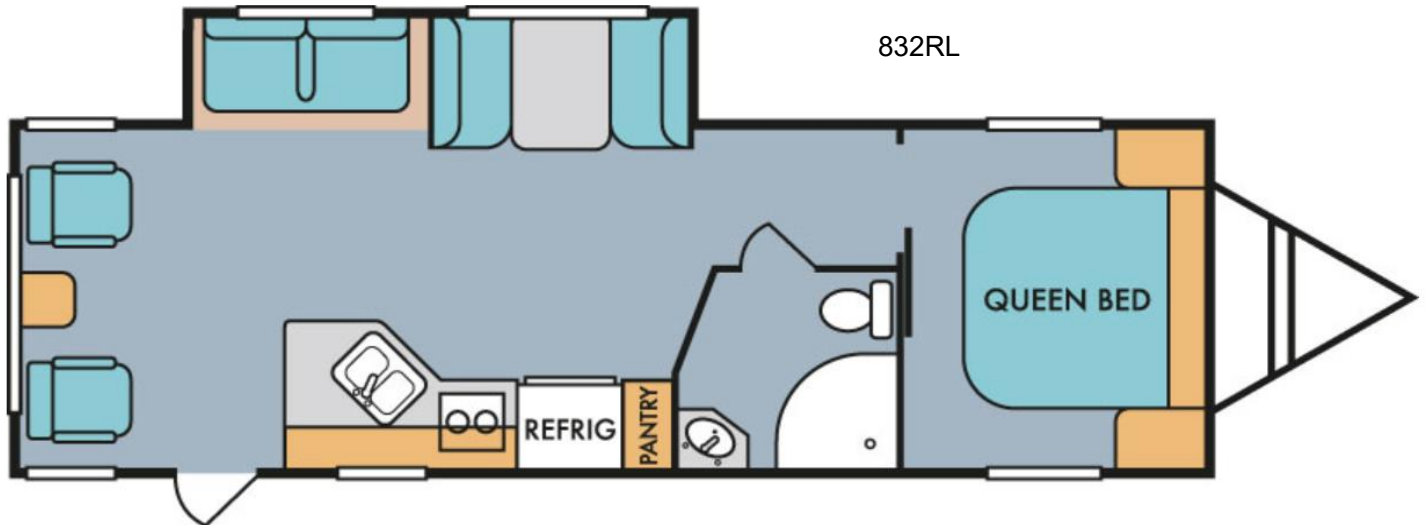

174S

158

178

178 - Murphy Bed Option

189

197

## - Standards -

- 16,000 BTU Furnace (Single Axle Units)
- 20,000 BTU Furnace (Double Axle Units)
- Gas/Electric Refrigerator
- LP Bottle(s)
- Outside Service Lights
- Pass Through Storage (Where Applicable)
- Powder Coated Chassis
- Aluminum Cage Construction
- TPO/Rubber Roof
- One Piece Floor Decking (5/8")
- Spacious Cabinetry with Hardwood Cabinet Doors
- Radius Windows and Doors
- 30 Amp Power Cord
- Rear Jacks (Single Axle Units)