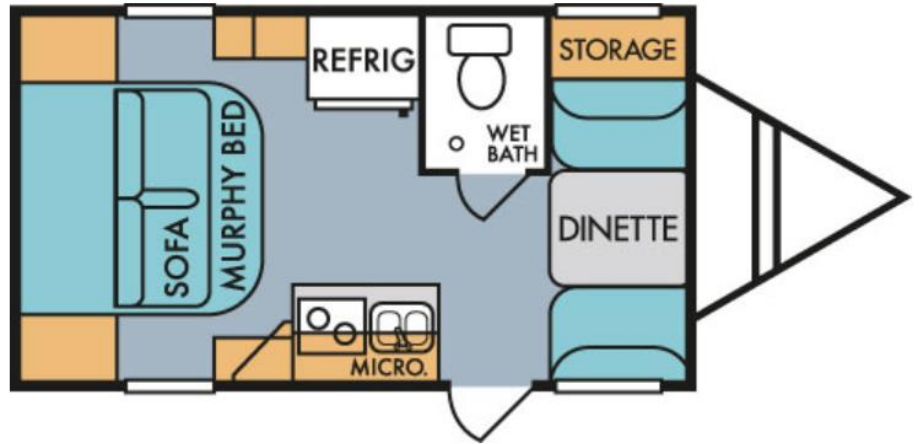

174S

158

178

178 - Murphy Bed Option

189

197

## - Standards -

- 16,000 BTU Furnace (Single Axle Units)
- 20,000 BTU Furnace (Double Axle Units)
- Gas/Electric Refrigerator
- LP Bottle(s)
- Outside Service Lights
- Pass Through Storage (Where Applicable)
- Powder Coated Chassis
- Aluminum Cage Construction
- TPO/Rubber Roof
- One Piece Floor Decking (5/8")
- Spacious Cabinetry with Hardwood Cabinet Doors
- Radius Windows and Doors
- 30 Amp Power Cord
- Rear Jacks (Single Axle Units)

- Swivel Rockers Instead of Theater Seating (830FK Only)
- Entertainment Package (32" TV)
- Fireplace
- Exterior Shower
- CSA/Z240 Wiring and Plumbing
- Grab Handle
- Power Awning (Standard on 830FK)

- Oven Range
- Exterior Kitchen (825 Only)
- Exterior BBQ Grill
- Heartland Mattress
- Fan-Tastic Roof Vent
- MAX Air Roof Vent with Rain Sensor