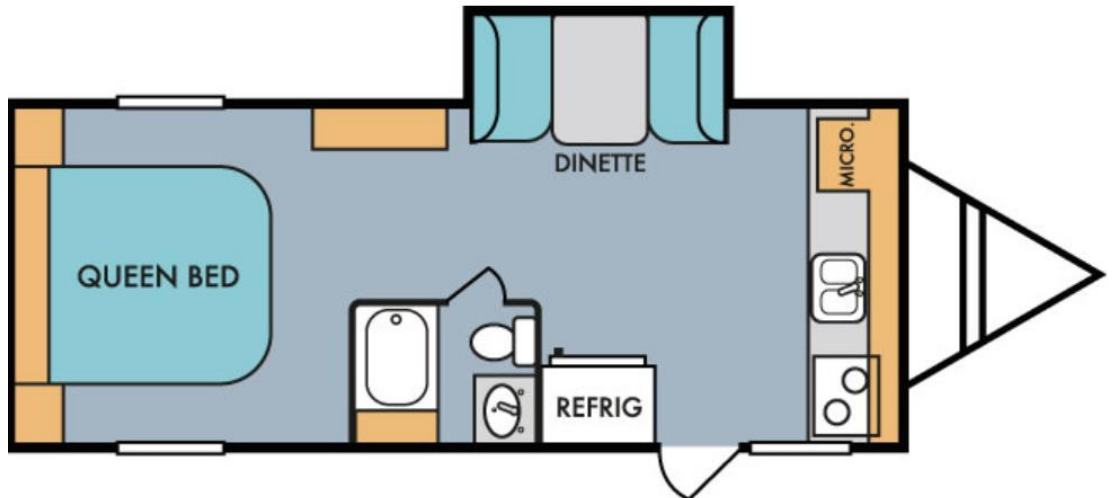

174S

158

178

178 - Murphy Bed Option

189

197

## - Standards -

- 16,000 BTU Furnace (Single Axle Units)
- 20,000 BTU Furnace (Double Axle Units)
- Gas/Electric Refrigerator
- LP Bottle(s)
- Outside Service Lights
- Pass Through Storage (Where Applicable)
- Powder Coated Chassis
- Aluminum Cage Construction
- TPO/Rubber Roof
- One Piece Floor Decking (5/8")
- Spacious Cabinetry with Hardwood Cabinet Doors
- Radius Windows and Doors
- 30 Amp Power Cord
- Rear Jacks (Single Axle Units)

- Swivel Rockers Instead of Theater Seating (830FK Only)
- Entertainment Package (32" TV)
- Fireplace
- Exterior Shower
- CSA/Z240 Wiring and Plumbing
- Grab Handle
- Power Awning (Standard on 830FK)

- Oven Range
- Exterior Kitchen (825 Only)
- Exterior BBQ Grill
- Heartland Mattress
- Fan-Tastic Roof Vent
- MAX Air Roof Vent with Rain Sensor