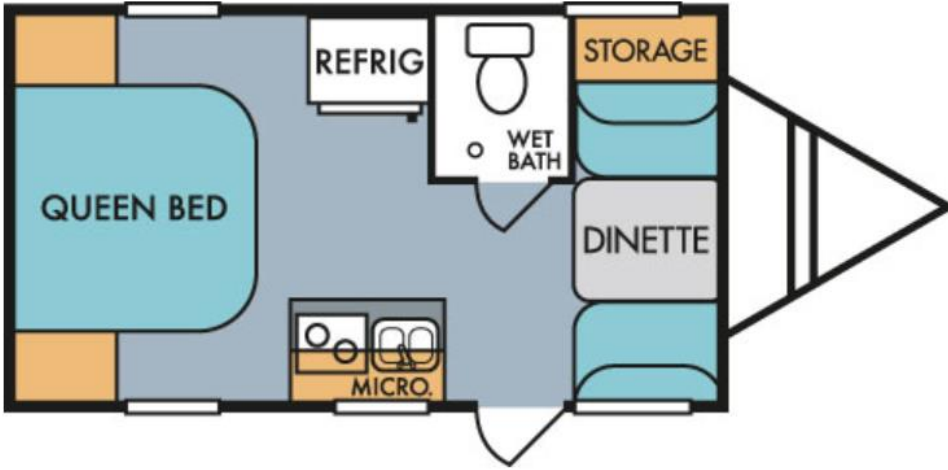

174S

158

178

178 - Murphy Bed Option

189

197

- Swivel Rockers Instead of Theater Seating (830FK Only)
- Entertainment Package (32" TV)
- Fireplace
- Exterior Shower
- CSA/Z240 Wiring and Plumbing
- Grab Handle
- Power Awning (Standard on 830FK)

- Oven Range
- Exterior Kitchen (825 Only)
- Exterior BBQ Grill
- Heartland Mattress
- Fan-Tastic Roof Vent
- MAX Air Roof Vent with Rain Sensor