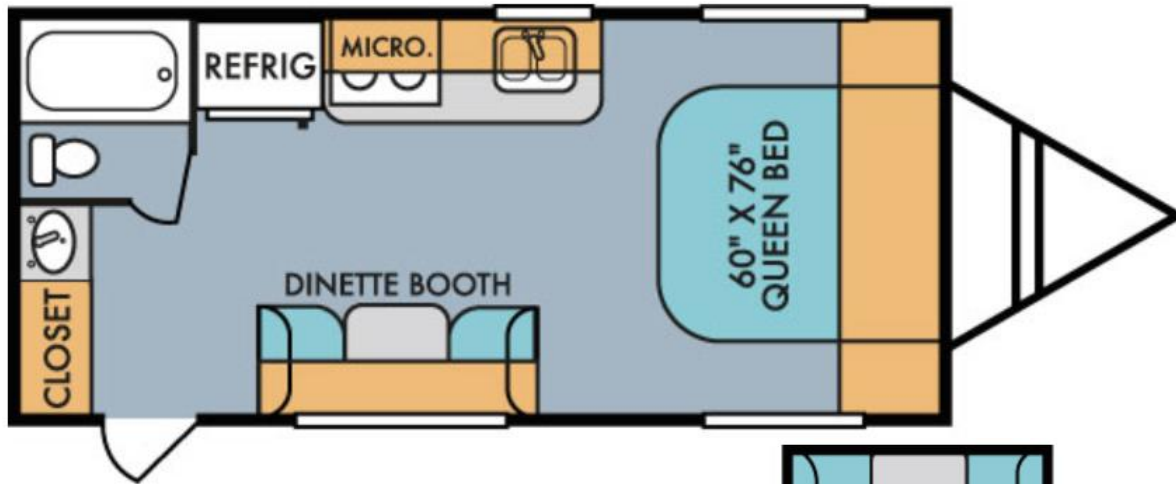

174S

158

178

178 - Murphy Bed Option

189

197

## - Standards -

- 16,000 BTU Furnace (Single Axle Units)
- 20,000 BTU Furnace (Double Axle Units)
- Gas/Electric Refrigerator
- LP Bottle(s)
- Outside Service Lights
- Pass Through Storage (Where Applicable)
- Powder Coated Chassis
- Aluminum Cage Construction
- TPO/Rubber Roof
- One Piece Floor Decking (5/8")
- Spacious Cabinetry with Hardwood Cabinet Doors
- Radius Windows and Doors
- 30 Amp Power Cord
- Rear Jacks (Single Axle Units)