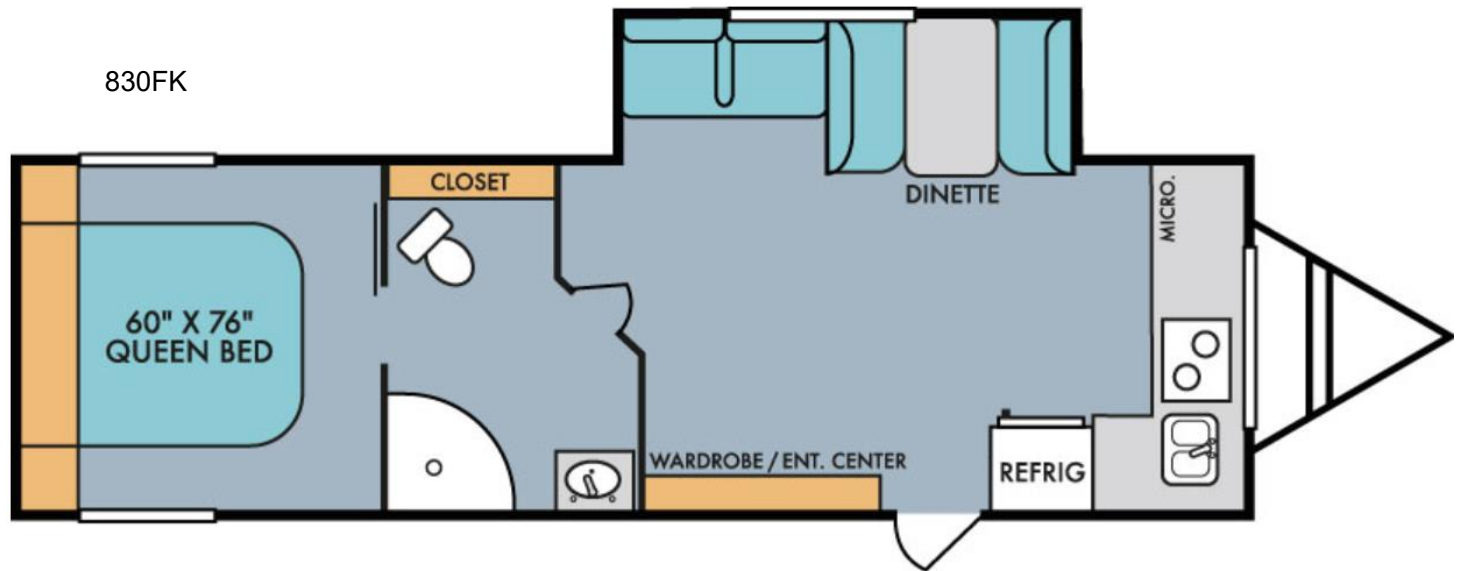

174S

158

178

178 - Murphy Bed Option

189

197

## - Standards -

- 16,000 BTU Furnace (Single Axle Units)
- 20,000 BTU Furnace (Double Axle Units)
- Gas/Electric Refrigerator
- LP Bottle(s)
- Outside Service Lights
- Pass Through Storage (Where Applicable)
- Powder Coated Chassis
- Aluminum Cage Construction
- TPO/Rubber Roof
- One Piece Floor Decking (5/8")
- Spacious Cabinetry with Hardwood Cabinet Doors
- Radius Windows and Doors
- 30 Amp Power Cord
- Rear Jacks (Single Axle Units)

- Swivel Rockers Instead of Theater Seating (830FK Only)
- Entertainment Package (32" TV)
- Fireplace
- Exterior Shower
- CSA/Z240 Wiring and Plumbing
- Grab Handle
- Power Awning (Standard on 830FK)

- Oven Range
- Exterior Kitchen (825 Only)
- Exterior BBQ Grill
- Heartland Mattress
- Fan-Tastic Roof Vent
- MAX Air Roof Vent with Rain Sensor