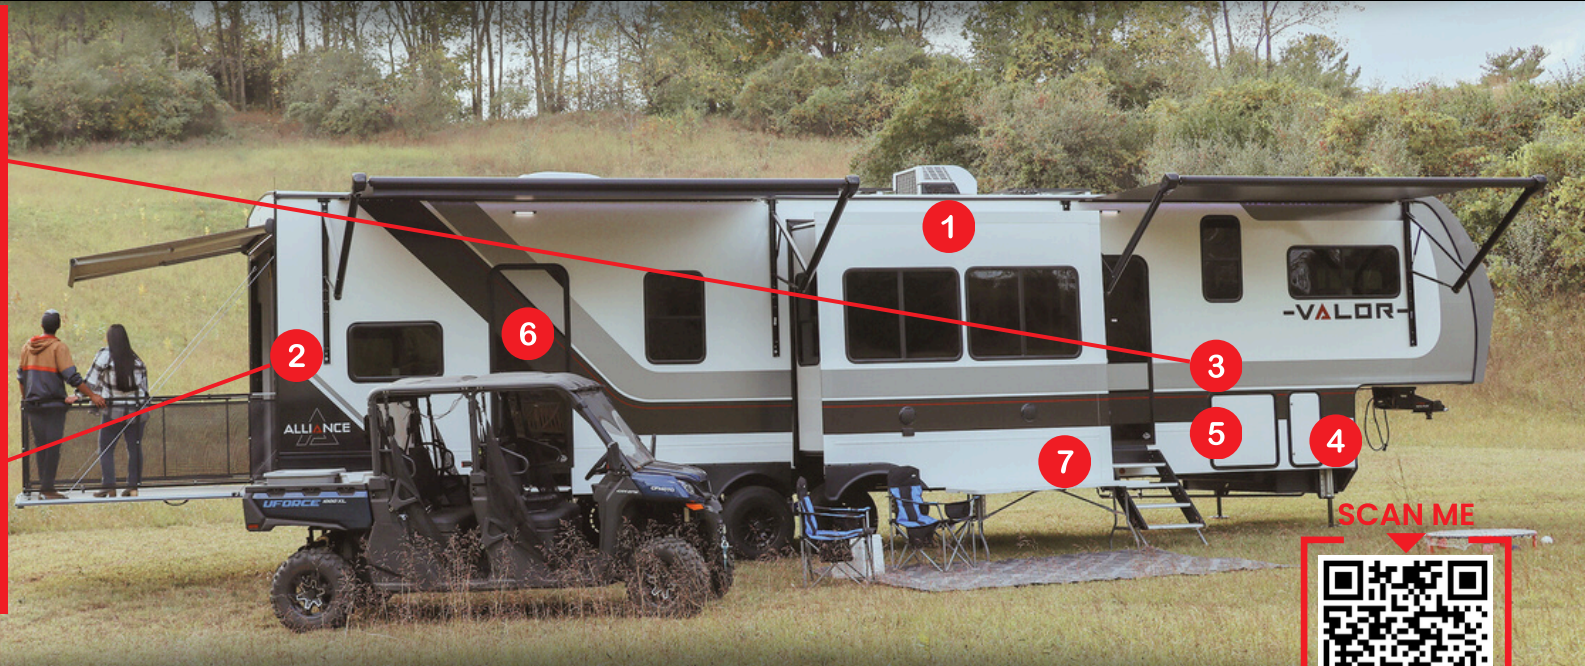

-VALOR-

EXTERIOR

1. New Full Body Paint Options!

3. Water Manifold System

5. Exterior Anwing/Slide Control 3-Way Switch

7. New Temp. Controlled Spray Ports

2. MorRyde Safe-T Rail Grab Handle

4. 6K Generator Powered by Yamaha

6. 400W Solar panels

SCAN ME

INTERIOR

- Cabinets- Grey with Black Hardware
- Composite Garage Floor
- Wallboard- Lighter and Brighter
- Epoxy Window Trim
- Crown Molding w/ LED Lights
- Loft Entry from Garage

- New RV Airflow AC Duct System
- Galvanized Reinforced Wheel Wells