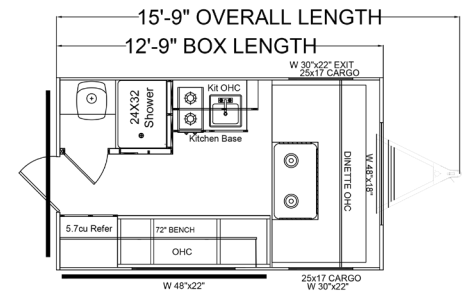

* Sink Covers

* Enlarged Cargo Doors

* Slam Latch on Cargo Doors

* Magnetic Latch Catches
on Cargo Doors

* A-Frame Side Mount for Spare Tire
(511, 135 and 135FD only)

* 78" Sidewall Height on all
models except 511

Enclosed Underbelly (Dbl Axle Only)

Hide-A-Bed Sleeper Sofa
(where available)

Retro 511

Retro 135

Retro 135FD

Retro 165

Retro 171RD

Retro 179