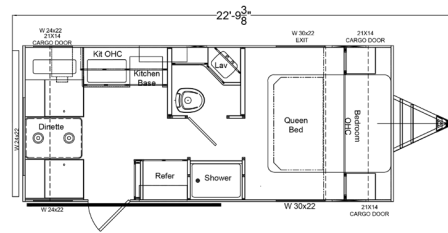

* Sink Covers

* Enlarged Cargo Doors

* Slam Latch on Cargo Doors

* Magnetic Latch Catches
on Cargo Doors

* A-Frame Side Mount for Spare Tire
(511, 135 and 135FD only)

* 78" Sidewall Height on all
models except 511

Enclosed Underbelly (Dbl Axle Only)

Hide-A-Bed Sleeper Sofa
(where available)

Retro 511

Retro 135

Retro 135FD

Retro 165

Retro 171RD

Retro 179