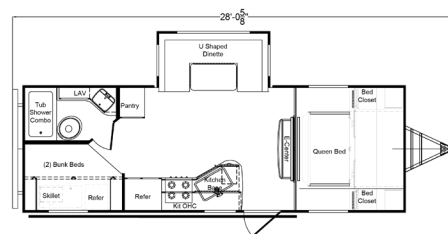

* Sink Covers

* Enlarged Cargo Doors

* Slam Latch on Cargo Doors

* Magnetic Latch Catches
on Cargo Doors

* A-Frame Side Mount for Spare Tire
(511, 135 and 135FD only)

* 78" Sidewall Height on all
models except 511

Retro 185RK

Retro 190BH

Retro 210

Retro 211

Retro 240BH

Retro 245RB

Retro 290BH

RIVERSIDE RV