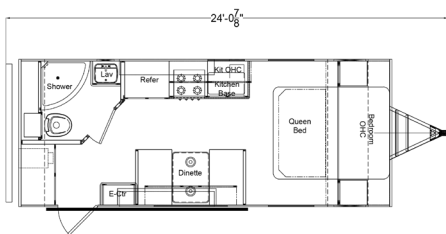

* Sink Covers

* Enlarged Cargo Doors

* Slam Latch on Cargo Doors

* Magnetic Latch Catches
on Cargo Doors

* A-Frame Side Mount for Spare Tire
(511, 135 and 135FD only)

* 78" Sidewall Height on all
models except 511

Retro 185RK

Retro 190BH

Retro 210

Retro 211

Retro 240BH

Retro 245RB

Retro 290BH

RIVERSIDE RV