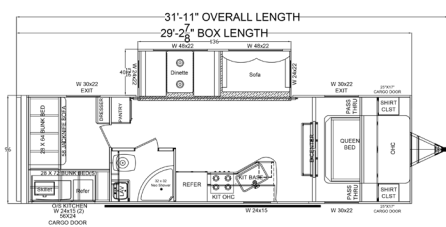

* Sink Covers

* Enlarged Cargo Doors

* Slam Latch on Cargo Doors

* Magnetic Latch Catches
on Cargo Doors

* A-Frame Side Mount for Spare Tire
(511, 135 and 135FD only)

* 78" Sidewall Height on all
models except 511

Retro 185RK

Retro 190BH

Retro 210

Retro 211

Retro 240BH

Retro 245RB

Retro 290BH

RIVERSIDE RV