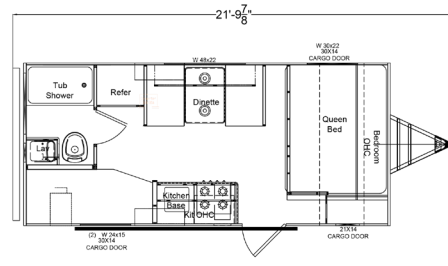

* Sink Covers

* Enlarged Cargo Doors

* Slam Latch on Cargo Doors

* Magnetic Latch Catches
on Cargo Doors

* A-Frame Side Mount for Spare Tire
(511, 135 and 135FD only)

* 78" Sidewall Height on all
models except 511

Enclosed Underbelly (Dbl Axle Only)

Hide-A-Bed Sleeper Sofa
(where available)

Retro 511

Retro 135

Retro 135FD

Retro 165

Retro 171RD

Retro 179

Retro 185RK

Retro 190BH

Retro 210

Retro 211

Retro 240BH

Retro 245RB

Retro 290BH

RIVERSIDE RV