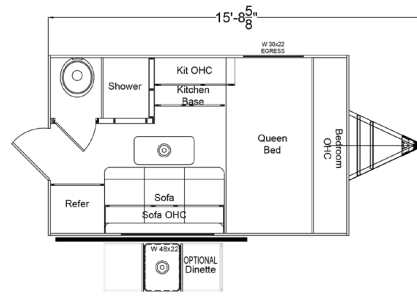

30amp Service

Outside Kitchen (select models)

Foot Flush Toilets (n/a 511)

6gal Gas/Electric Water Heater

Gas Furnace

Entry Door Grab Handle

Bathroom Skylight (n/a 511)

Bed, Bunks & Dinettes -
3/8" OSB w/Supports

Enclosed Underbelly (Dbl Axle Only)

Hide-A-Bed Sleeper Sofa
(where available)

Retro 511

Retro 135

Retro 135FD

Retro 165

Retro 171RD

Retro 179