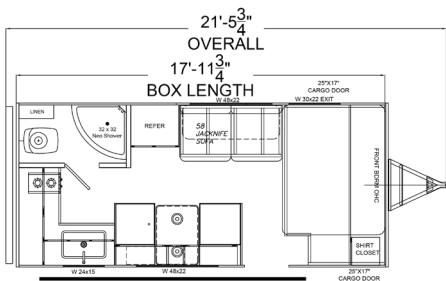

Retro 185RK