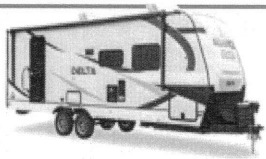

DELTA

262RB - 2025

VIN: 7M5TD2923SC305653

Model: 262RB

Dealer: Rich & Sons RV

STANDARD	PRICE	FACTORY OPTIONS	PRICE
2025DEL262RB 2025 Delta 262RB Delta 262RB Travel Trailer	\$41,756		
Delta - Independence Package Delta Independence Package Independence Package - Goodyear Endurance Tires, Spring Hangers w/ V-Bracket Reinforcement, Aluminum Rims w/ Spare Tire and Carrier, Keyed Alike Compartment Doors, Oversized Atrium Windows Throughout, Smart TV w/ Swing Arm, Walk on Roof w/ Seamless PVC Roof Covering, Commercial Grade Vinyl Flooring, Residential Cabinet Doors w/ Magnetic Catch, Soft Close Hidden Hinges, Porcelain Toilet w/ Foot Flush, Roller Shades Throughout, Residential Can Style LED Ceiling Lights, Matte Black Cabinetry Hardware, No In-Floor Heat Vents, Mylar Reinforced Exterior Seals, LP Quick Connect, Heated and Enclosed Underbelly, Black Tank Flush, Pre-Wired for Back Up Camera, Bluetooth Speaker, Tire Monitor Prep, Color Coded and Numbered Wiring, Shut Off Valves at Major Plumbing Locations, Slide Topper Prep, Wi-Fi Prep, USB Charge Ports Throughout	\$5,720	RVIA Seal RVIA Seal	\$150
Delta - Convenient Camping Package Delta Convenient Camping Package 62 Cu Ft of Drop Frame Pass Through Storage, Exterior Switches for Slideout and Awning Control, Dual Convenience Centers, Full Size 6' Camping Table, Multiple Location Hot/Cold Spray Ports, Full Width Oversized Exterior Ladder w/ built in Towel Rack, USB Charging in Pass Through, Hidden Pull Out Kitchen Trash Can, Carpet Free Interior, Slide Box Exterior Storage (most models), 12 Volt Heat Pads on Tanks, 2" Accessory Hitch, Solid Triple Entry Steps, Easy Access Water Pump for Winterization	\$2,145	Winterization Winterization	\$58
Delta - Solar Package Delta Solar Package 30 AMP MPPT Solar Charge Controller, 400 Watt Solar Panel, 3000 Inverter Prep (All Outlets)	\$715	Nebraska State Seal Nebraska State Seal	\$30
Delta - Cooling Upgrades Delta Cooling Upgrades - 2nd A/C Second A/C with 50 AMP Service w/ Detachable Power Cord - (Mandatory)	\$1,144		