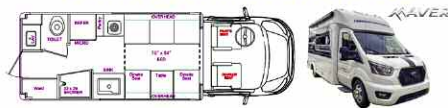

Chinook Maverick SS

STK# 23711 RA MSRP $230,471

SALE PRICE $189,995