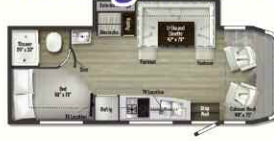

Winnebago View 24J

STK# 23987 RA MSRP $219,062

SALE PRICE $169,995