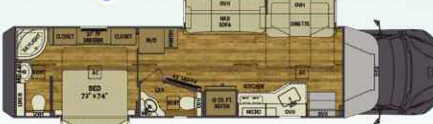

Renegade Verona 40VRB

STK# 23730 RA MSRP $410,752

SALE PRICE $354,995

VERONA