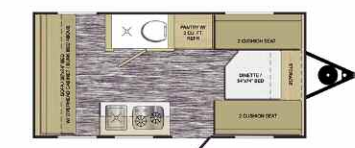

Keystone RV Company

BULLET

Keystone Bullet 330BHS

STK# 23688 RA MSRP \$68,698  
**SALE PRICE \$47,995**

Premier Ultra Lite 25FKPR

STK# 24087 RA MSRP \$67,281  
**SALE PRICE \$47,995**

TLRV TRAVEL LITE

Travel Lite Rove Lite 14BH