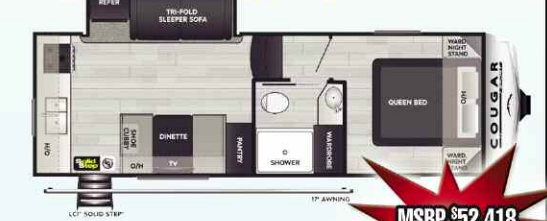

**Keystone Cougar Sport 2100RK**

**Forest River Salem FSX 174BHLE**

**Forest River Salem Hemisphere 295BH**

**Forest River Surveyor Legend 240BHLE**

**New 2022 Newmar Ventana 4369**

**New 2022 Keystone Sprinter 35BH**