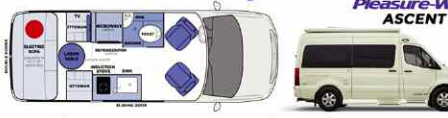

**Adventure Wagon 70SE**

STK# 24000 RA MSRP \$156,462

**SALE PRICE \$139,995**

**DELAWARE LOCATION**

**Pleasure-Way REKON**

STK# 23107 RA MSRP \$178,780

**SALE PRICE \$139,995**

**Pleasure-Way Ascent TS**