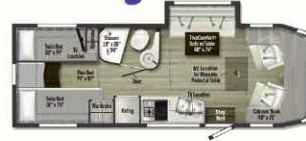

Winnebago View 24V

STK# 23459 RA MSRP $218,180

SALE PRICE $169,995

View