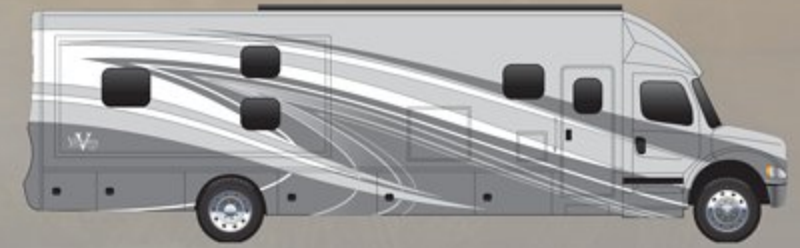

SILVERFROST

YOUR RENEGADE DEALER:

Due to continued product improvement and changes in suppliers, design, and production; equipment, colors, material specifications, prices and model availability are subject to change without notice. Some photography may show optional items. Kibbi manufacturers motorhomes and trailers of varying sizes which may or may not be legal in all states; it is the responsibility of the owner to determine the legal lengths in the state of operation.

©2016 Kibbi, LLC • 52216 SR 15, Bristol IN46507 • 888.522-1126 • RenegadeRV.com

YOUR

DESIGNED FOR LIFE