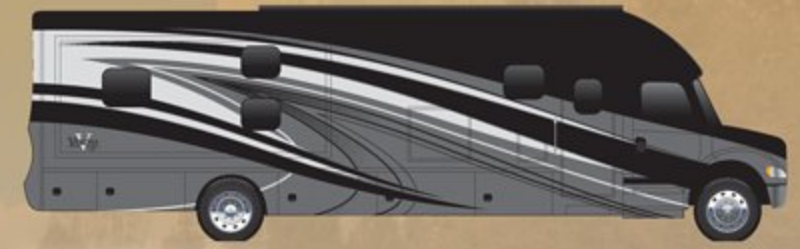

CINDERWOOD