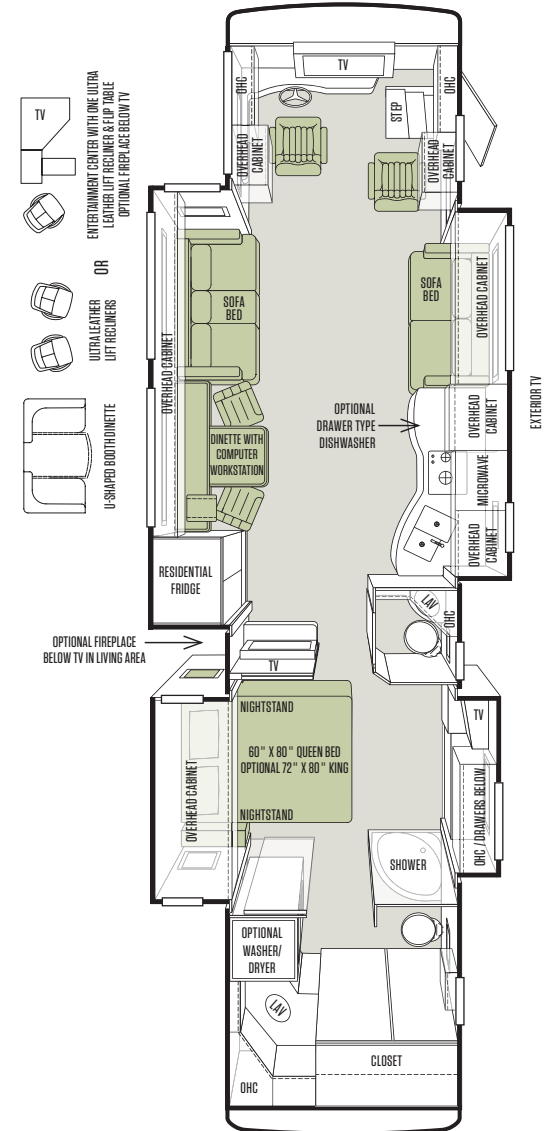

FLOOR PLANS

Boundless options for the boundless minded.

At Tiffin Motorhomes, we listen to the most important voices in the RV industry when it comes to designing our coaches: Tiffin customers. This ongoing collaboration enables us to customize our layout each year to best suit your requests. For 2014, we offer four quadruple slide-out floor plans, each featuring our new SmartSlides™. A Tiffin innovation, the SmartSlide is a slide-out constructed from one piece of seamless fiberglass. As RV leaks are often caused by splits in the construction seams, eliminating these seams also eliminates any chance of water, wind, or noise intrusions.

TIFFIN INNOVATION: EXTRAORDINAIRE™ AC SYSTEM

The interior ambiance in your Tiffin coach is enhanced by a state-of-the-art heating and cooling method, developed by Tiffin engineers for exclusive use in our luxury coaches. Modeled on residential-style systems, it uses adjustable registers and return vents placed the length of the ceiling to keep the airflow moving in a circular pattern to maintain your desired interior temperature. Whisper quiet and incredible efficient, it easily lives up to its name – Extraordinaire.

40 QBP