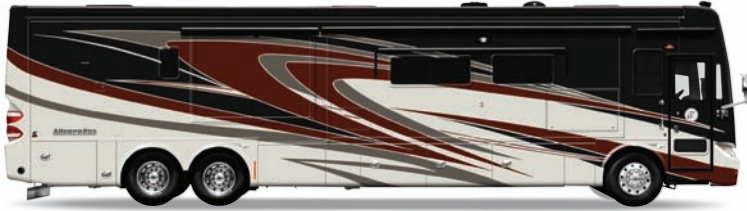

EXTERIOR DÉCOR

FULL-BODY PAINT SCHEMES

CINDERWOOD