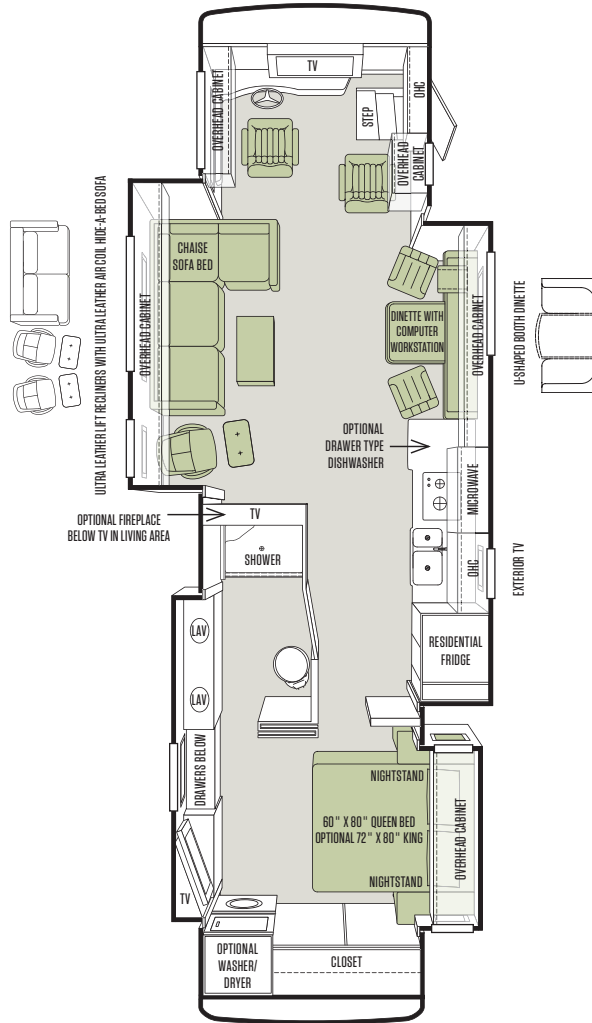

FLOOR PLANS

Boundless options for the boundless minded.

At Tiffin Motorhomes, we listen to the most important voices in the RV industry when it comes to designing our coaches: Tiffin customers. This ongoing collaboration enables us to customize our layout each year to best suit your requests. For 2014, we offer four quadruple slide-out floor plans, each featuring our new SmartSlides™. A Tiffin innovation, the SmartSlide is a slide-out constructed from one piece of seamless fiberglass. As RV leaks are often caused by splits in the construction seams, eliminating these seams also eliminates any chance of water, wind, or noise intrusions.

TIFFIN INNOVATION: EXTRAORDINAIRE™ AC SYSTEM

The interior ambiance in your Tiffin coach is enhanced by a state-of-the-art heating and cooling method, developed by Tiffin engineers for exclusive use in our luxury coaches. Modeled on residential-style systems, it uses adjustable registers and return vents placed the length of the ceiling to keep the airflow moving in a circular pattern to maintain your desired interior temperature. Whisper quiet and incredible efficient, it easily lives up to its name – Extraordinaire.

37 AP