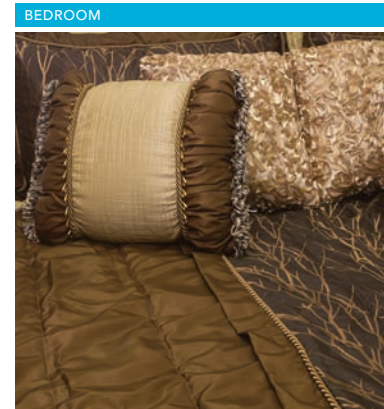

ASPEN FABRIC SUITE

Fabrics by Ralph Lauren®

DINETTE ACCENT COUNTERTOP

STANDARD LEATHER OPTIONAL LEATHER

MAIN ACCENT

RITZ FABRIC SUITE

DINETTE ACCENT COUNTERTOP

STANDARD LEATHER OPTIONAL LEATHER