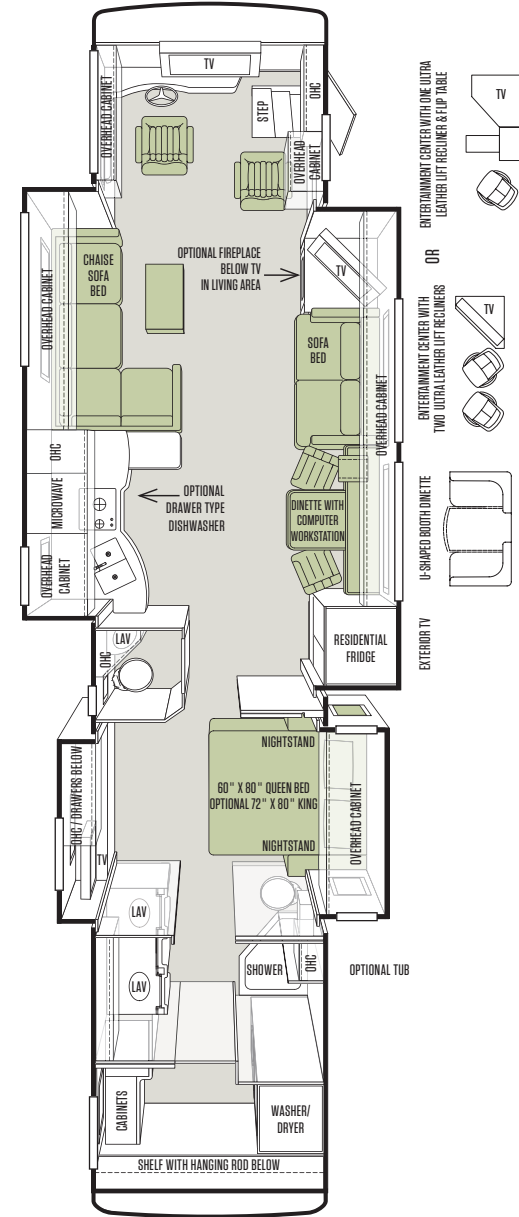

TAKE A CLOSER LOOK AT OUR INNOVATIVE AC SYSTEM

37 AP

40 QBP

43 QGP

45 LP

TAKE A CLOSER LOOK AT OUR STORAGE SOLUTIONS

LIVING AREAS

Room for everybody. Space for everything.

EVERYBODY

With 7' ceilings and floor plans up to 45', the spacious 2014 Allegro Bus harbors your clan with room to spare. Prepare to be spoiled for choice with the number of layout and furniture options. New for this year is a 45' floor plan with an L-shaped chaise sofa/sleeper, perfect for hosting guests or family movie night. Opt for the fireplace to add a cozy ambiance. Or set up a home office with a computer workstation.

EVERYTHING

Living your entire life on wheels requires organization and storage, both in plentiful supply on the Bus. Inside, you'll find cabinets with adjustable shelves, drawers that open completely, and cleverly placed compartments. Underneath, a full pass-through basement provides an additional 180 cubic feet of cargo space for easier access. Once everything is packed, lock it safely away behind Tiffin-built heavyweight exterior doors.