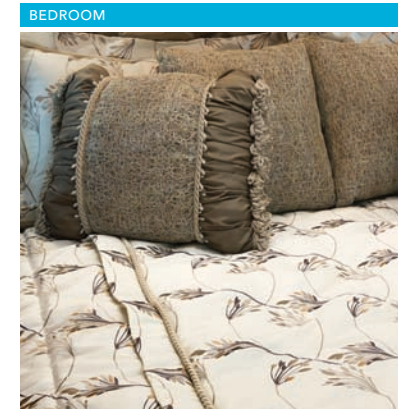

MAIN ACCENT

ROCKY POINT FABRIC SUITE

DINETTE ACCENT COUNTERTOP

STANDARD LEATHER OPTIONAL LEATHER

MAIN ACCENT

*Available only with Glazed Cherry or Glazed Honey finishes.

Allegro Bus cabinet doors & fascias are made of solid wood, & all cabinet finishes are available in combination with any fabric suite. All options may not be available in every model. Because of progressive improvements, specifications, standard & optional equipment are subject to change without notice or obligation. For a complete & up-to-date list of available options & specifications, visit tiffinmotorhomes.com