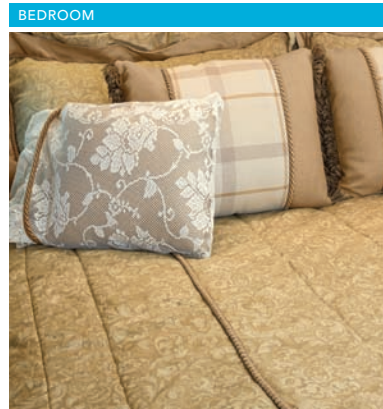

ASPEN FABRIC SUITE

Fabrics by Ralph Lauren®

DINETTE ACCENT COUNTERTOP

STANDARD LEATHER OPTIONAL LEATHER

MAIN ACCENT

RITZ FABRIC SUITE

DINETTE ACCENT COUNTERTOP

STANDARD LEATHER OPTIONAL LEATHER