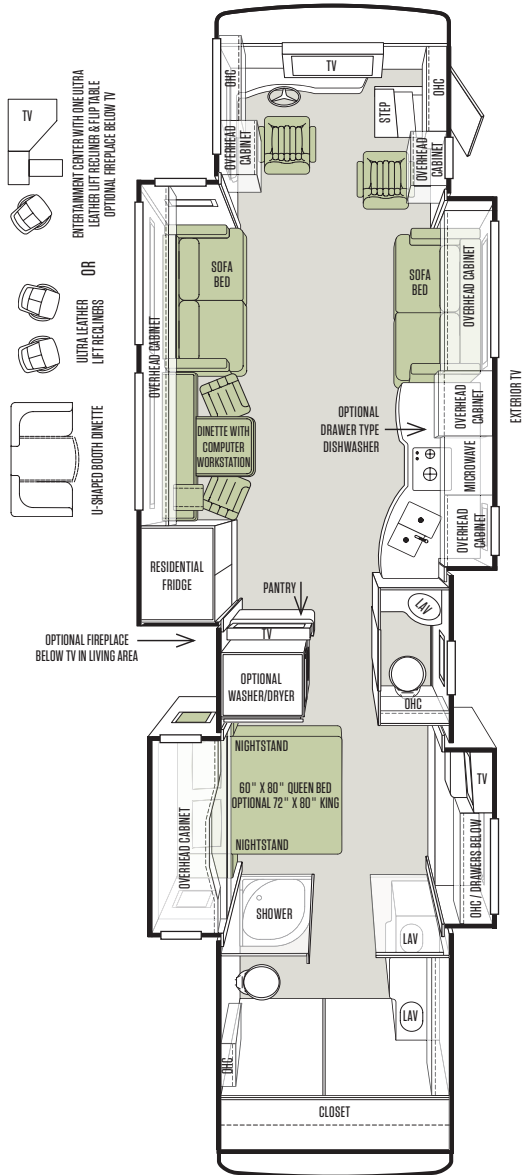

TAKE A CLOSER LOOK AT OUR INNOVATIVE AC SYSTEM

37 AP

40 QBP

43 QGP

45 LP

TAKE A CLOSER LOOK AT OUR STORAGE SOLUTIONS

LIVING AREAS

Room for everybody. Space for everything.

EVERYBODY

With 7' ceilings and floor plans up to 45', the spacious 2014 Allegro Bus harbors your clan with room to spare. Prepare to be spoiled for choice with the number of layout and furniture options. New for this year is a 45' floor plan with an L-shaped chaise sofa/sleeper, perfect for hosting guests or family movie night. Opt for the fireplace to add a cozy ambiance. Or set up a home office with a computer workstation.

EVERYTHING

Living your entire life on wheels requires organization and storage, both in plentiful supply on the Bus. Inside, you'll find cabinets with adjustable shelves, drawers that open completely, and cleverly placed compartments. Underneath, a full pass-through basement provides an additional 180 cubic feet of cargo space for easier access. Once everything is packed, lock it safely away behind Tiffin-built heavyweight exterior doors.