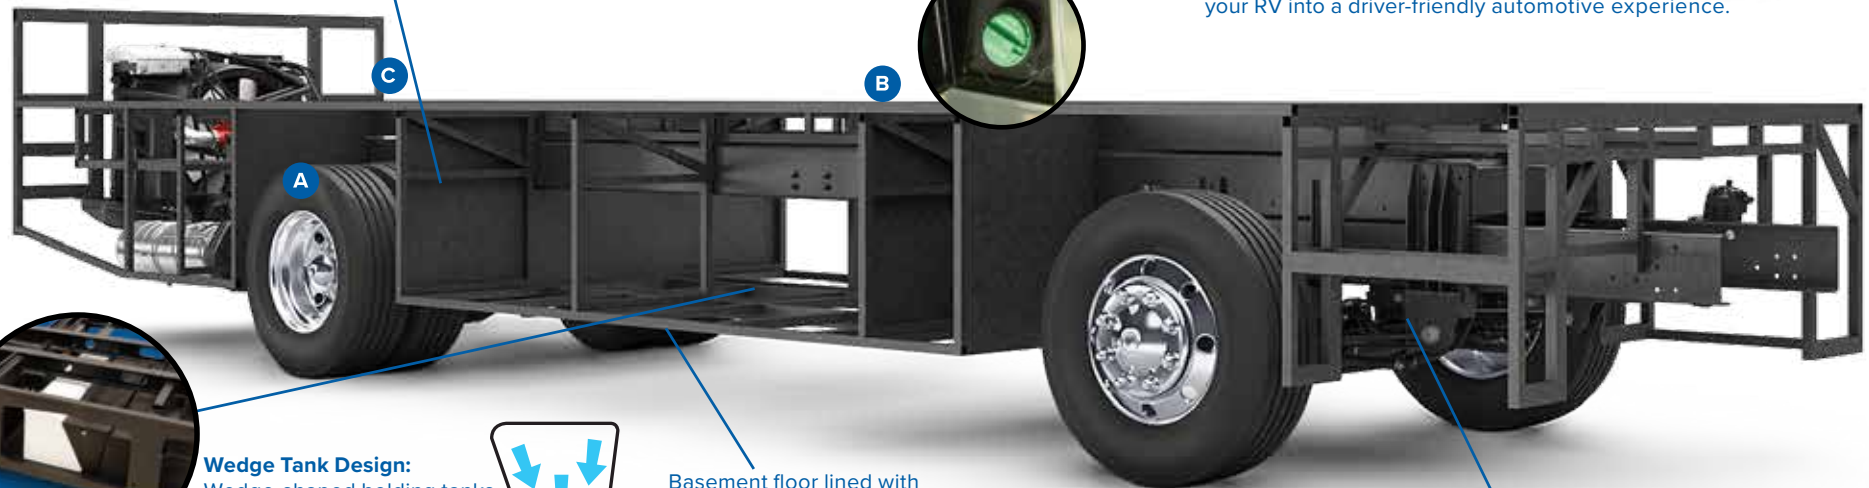

Wedge Tank Design: Wedge-shaped holding tanks ensure thorough drainage of black and grey water.

Basement floor lined with water resistant polyethylene which is lightweight, durable thermoplastic

All steel step well carriage

ADDITIONAL FEATURES

- **A Premium SACHS® Shocks** increase comfort, safety and dependability.
- **B Dual-Side Fuel Fills** provide high-flow access to the 100-gallon fuel tank from either side of the RV.
- **C Impressive Towing Capacity** with integrated receiver hitch rating of 10,000 offering a wide range of towing capabilities.*
- **D Central Protective Raceway** houses air, hydraulic and electrical lines while providing easy access.
- **E Michelin® Tires w/Polished Aluminum Wheels** give you on-the-road performance and let you arrive in style.

*Please refer to manufacturer supplied weights to determine towing capacity per unit.