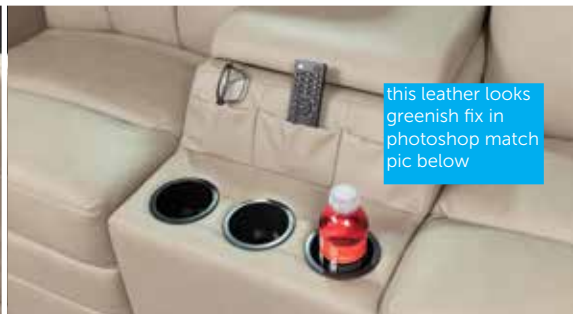

# NAUTICA 34RX

Shown in Copper Ridge Decor with Amber Cabinetry

NAUTICA  
by HOLIDAY RAMBLER

CLASS A DIESEL

holidayrambler.com

this leather looks greenish fix in photoshop match pic below

2021

**NAUTICA 34RX**