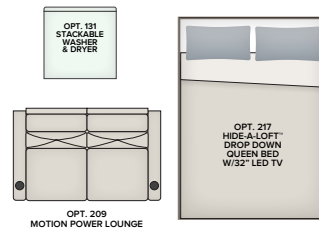

NAUTICA OPTIONS

- 086 Connectivity Package Includes: WiFi Ranger Sky Pro, Cell Booster and 265w Solar Panel
- 096 KING® Universal Satellite System
- 131 Washer/Dryer – Stackable
- 209 Motion Power Lounge
- 217 Hide-a-Loft™ Drop Down Queen Bed w/32" LED TV
- 230 Roof Vent Rain Covers
- 242 Dual 15K BTU A/C
- 436 CSA – Freightliner Package
- 572 Central Vacuum System
- 579 Mobileye Collision Mitigation and Safe-T-View Interior Camera Display
- 671 Power Cord Reel
- 965 1st Full Bay 90" S/O Tray