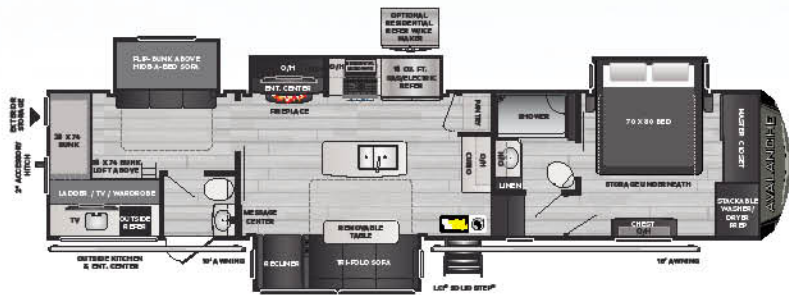

Avalanche's Introduces First Rear Kitchen and True Two Bedroom Models

Avalanche's new 295RK offers a massive rear kitchen in a compact 33'6" floor plan to cater to a new generation of culinary-minded RVers. Buyers looking for a true split two-bedroom floorplan can now find it in Avalanche's 390DS, the brand's first two bedroom fifth wheel.

NEW! 295RK | Rear kitchen, two slides, king bed

312RS | Rear sofa, three slides, king bed

NEW! 322RL | Rear living, mid-kitchen, master closet

338GK | Grand kitchen, barstools, outside kitchen

375RD | Rear den, five slides, oversized storage tray

378BH | 1 1/2 bath, bunkhouse w/ outside kitchen

382FL | Front living, rear master retreat

NEW! **390DS** | Double suite, 2 bath, lofted bunk

395BH | Rear bunkhouse, 2 bath, four slides

AVALANCHE | MODEL SPECIFICATIONS

MODEL	WEIGHT	CARRYING CAPACITY	HITCH WEIGHT	FRESH WATER	WASTE WATER	GRAY WATER	LPG	LENGTH*	WIDTH	HEIGHT	AWNING
295RK	10610	4390	2285	66	49	93	60	33' 6"	8' 4"	13' 2"	17'
312RS	11520	3480	2575	66	49	83	60	34' 11"	8' 4"	13' 2"	16'/11'
322RL	12005	3495	2435	66	49	83	60	36' 10"	8' 4"	13' 3"	17' 11"
338GK	12350	3150	2700	66	49	83	60	38' 0"	8' 4"	13' 2"	19'/11'
375RD	13424	2576	2475	66	49	83	60	40' 8"	8' 4"	13' 4"	16'
378BH	13616	2884	2820	66	83	117	60	40' 8"	8' 4"	13' 4"	16'/10'
382FL	13487	3013	2815	66	44	78	60	41' 6"	8' 4"	13' 4"	14'/14'
390DS	TBD	TBD	TBD	66	98	132	60	43' 0"	8' 4"	13' 3"	17'/11'
395BH	13878	2622	2760	66	93	127	60	41' 7"	8' 4"	13' 4"	16'/11'