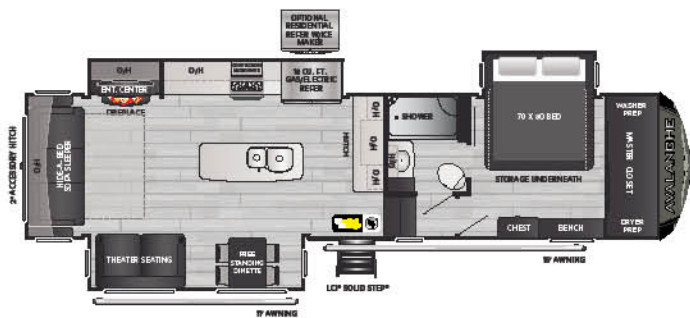

Avalanche's Introduces First Rear Kitchen and True Two Bedroom Models

Avalanche's new 295RK offers a massive rear kitchen in a compact 33'6" floor plan to cater to a new generation of culinary-minded RVers. Buyers looking for a true split two-bedroom floorplan can now find it in Avalanche's 390DS, the brand's first two bedroom fifth wheel.

NEW! 295RK | Rear kitchen, two slides, king bed

312RS | Rear sofa, three slides, king bed

NEW! 322RL | Rear living, mid-kitchen, master closet

338GK | Grand kitchen, barstools, outside kitchen

375RD | Rear den, five slides, oversized storage tray

378BH | 1 1/2 bath, bunkhouse w/ outside kitchen

382FL | Front living, rear master retreat

NEW! **390DS** | Double suite, 2 bath, lofted bunk

395BH | Rear bunkhouse, 2 bath, four slides

AVALANCHE | MODEL SPECIFICATIONS

MODEL	WEIGHT	CARRYING CAPACITY	HITCH WEIGHT	FRESH WATER	WASTE WATER	GRAY WATER	LPG	LENGTH*	WIDTH	HEIGHT	AWNING
295RK	10610	4390	2285	66	49	93	60	33' 6"	8' 4"	13' 2"	17'
312RS	11520	3480	2575	66	49	83	60	34' 11"	8' 4"	13' 2"	16'/11'
322RL	12005	3495	2435	66	49	83	60	36' 10"	8' 4"	13' 3"	17' 11"
338GK	12350	3150	2700	66	49	83	60	38' 0"	8' 4"	13' 2"	19'/11'
375RD	13424	2576	2475	66	49	83	60	40' 8"	8' 4"	13' 4"	16'
378BH	13616	2884	2820	66	83	117	60	40' 8"	8' 4"	13' 4"	16'/10'
382FL	13487	3013	2815	66	44	78	60	41' 6"	8' 4"	13' 4"	14'/14'
390DS	TBD	TBD	TBD	66	98	132	60	43' 0"	8' 4"	13' 3"	17'/11'
395BH	13878	2622	2760	66	93	127	60	41' 7"	8' 4"	13' 4"	16'/11'