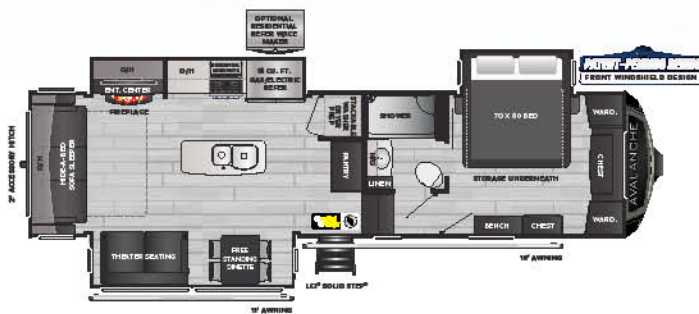

312RS | Rear sofa, three slides, king bed