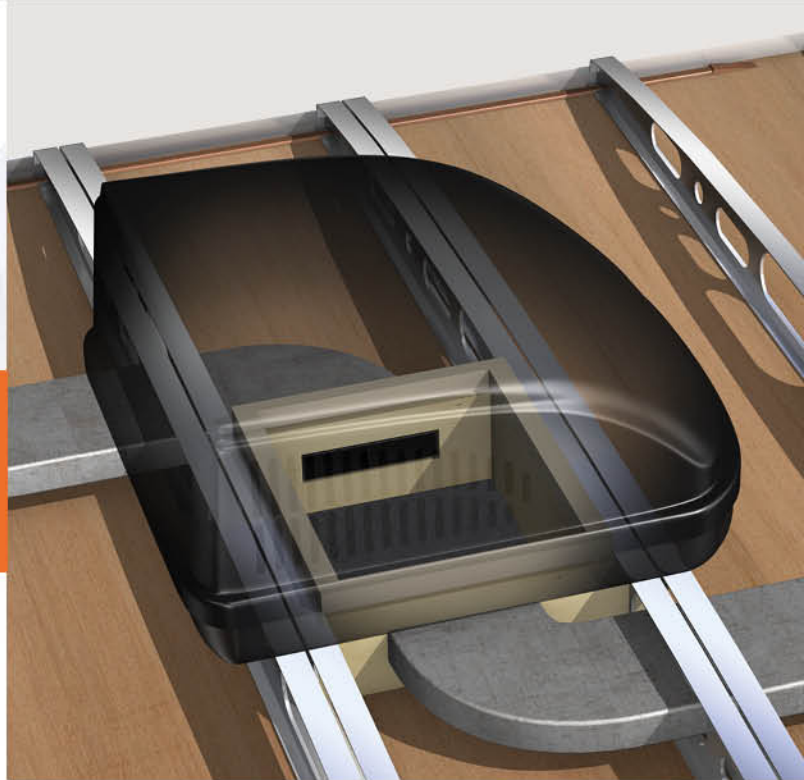

NEW 3RD AIR CONDITIONER OPTION

Avalanche introduces maximum cooling power with the addition of an optional, third Quiet Cool air conditioner on most models.