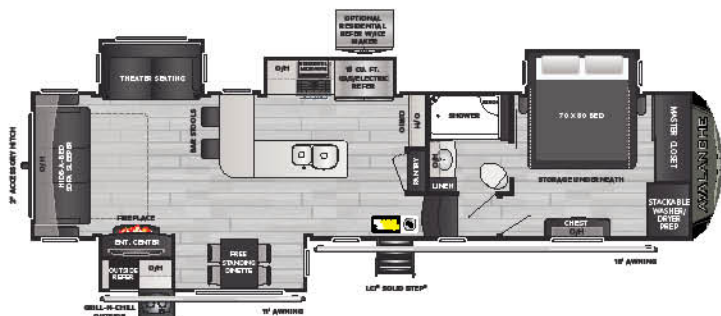

338GK | Grand kitchen, barstools, outside kitchen