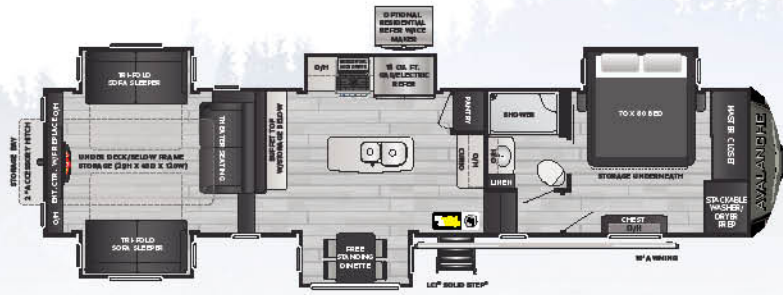

375RD | Rear den, five slides, oversized storage tray