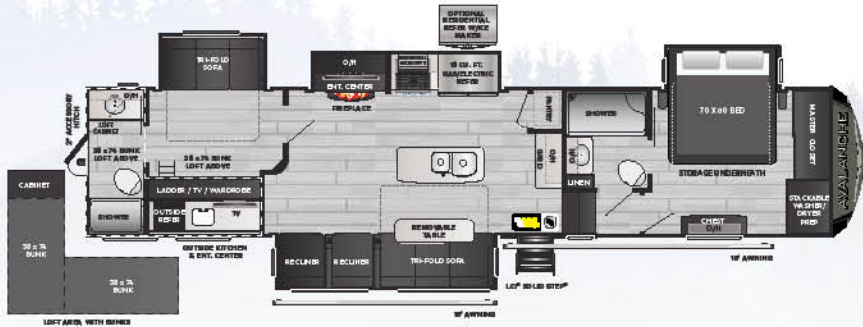

Avalanche's Introduces First Rear Kitchen and True Two Bedroom Models

Avalanche's new 295RK offers a massive rear kitchen in a compact 33'6" floor plan to cater to a new generation of culinary-minded RVers. Buyers looking for a true split two-bedroom floorplan can now find it in Avalanche's 390DS, the brand's first two bedroom fifth wheel.

NEW! 295RK | Rear kitchen, two slides, king bed

312RS | Rear sofa, three slides, king bed

NEW! 322RL | Rear living, mid-kitchen, master closet

338GK | Grand kitchen, barstools, outside kitchen

375RD | Rear den, five slides, oversized storage tray

378BH | 1 1/2 bath, bunkhouse w/ outside kitchen

382FL | Front living, rear master retreat

NEW! **390DS** | Double suite, 2 bath, lofted bunk

395BH | Rear bunkhouse, 2 bath, four slides

AVALANCHE | MODEL SPECIFICATIONS

MODEL	WEIGHT	CARRYING CAPACITY	HITCH WEIGHT	FRESH WATER	WASTE WATER	GRAY WATER	LPG	LENGTH*	WIDTH	HEIGHT	AWNING
295RK	10610	4390	2285	66	49	93	60	33' 6"	8' 4"	13' 2"	17'
312RS	11520	3480	2575	66	49	83	60	34' 11"	8' 4"	13' 2"	16'/11'
322RL	12005	3495	2435	66	49	83	60	36' 10"	8' 4"	13' 3"	17' 11"
338GK	12350	3150	2700	66	49	83	60	38' 0"	8' 4"	13' 2"	19'/11'
375RD	13424	2576	2475	66	49	83	60	40' 8"	8' 4"	13' 4"	16'
378BH	13616	2884	2820	66	83	117	60	40' 8"	8' 4"	13' 4"	16'/10'
382FL	13487	3013	2815	66	44	78	60	41' 6"	8' 4"	13' 4"	14'/14'
390DS	TBD	TBD	TBD	66	98	132	60	43' 0"	8' 4"	13' 3"	17'/11'
395BH	13878	2622	2760	66	93	127	60	41' 7"	8' 4"	13' 4"	16'/11'