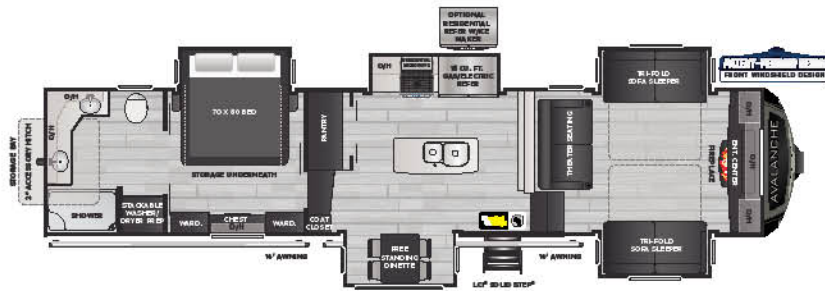

Avalanche's Introduces First Rear Kitchen and True Two Bedroom Models

Avalanche's new 295RK offers a massive rear kitchen in a compact 33'6" floor plan to cater to a new generation of culinary-minded RVers. Buyers looking for a true split two-bedroom floorplan can now find it in Avalanche's 390DS, the brand's first two bedroom fifth wheel.

NEW! 295RK | Rear kitchen, two slides, king bed

312RS | Rear sofa, three slides, king bed

NEW! 322RL | Rear living, mid-kitchen, master closet

338GK | Grand kitchen, barstools, outside kitchen

375RD | Rear den, five slides, oversized storage tray

378BH | 1 1/2 bath, bunkhouse w/ outside kitchen

382FL | Front living, rear master retreat

NEW! **390DS** | Double suite, 2 bath, lofted bunk

395BH | Rear bunkhouse, 2 bath, four slides

AVALANCHE | MODEL SPECIFICATIONS

MODEL	WEIGHT	CARRYING CAPACITY	HITCH WEIGHT	FRESH WATER	WASTE WATER	GRAY WATER	LPG	LENGTH*	WIDTH	HEIGHT	AWNING
295RK	10610	4390	2285	66	49	93	60	33' 6"	8' 4"	13' 2"	17'
312RS	11520	3480	2575	66	49	83	60	34' 11"	8' 4"	13' 2"	16'/11'
322RL	12005	3495	2435	66	49	83	60	36' 10"	8' 4"	13' 3"	17' 11"
338GK	12350	3150	2700	66	49	83	60	38' 0"	8' 4"	13' 2"	19'/11'
375RD	13424	2576	2475	66	49	83	60	40' 8"	8' 4"	13' 4"	16'
378BH	13616	2884	2820	66	83	117	60	40' 8"	8' 4"	13' 4"	16'/10'
382FL	13487	3013	2815	66	44	78	60	41' 6"	8' 4"	13' 4"	14'/14'
390DS	TBD	TBD	TBD	66	98	132	60	43' 0"	8' 4"	13' 3"	17'/11'
395BH	13878	2622	2760	66	93	127	60	41' 7"	8' 4"	13' 4"	16'/11'