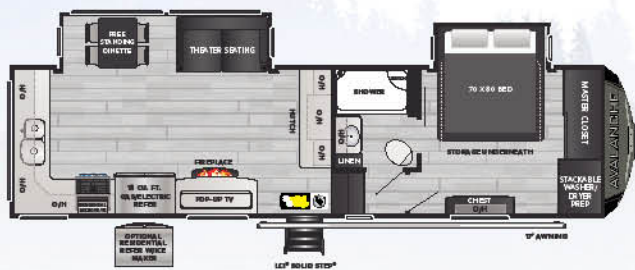

AVALANCHE | FULL-PROFILE FIFTH WHEEL FLOORPLANS

NEW! 295RK | Rear kitchen, two slides, king bed