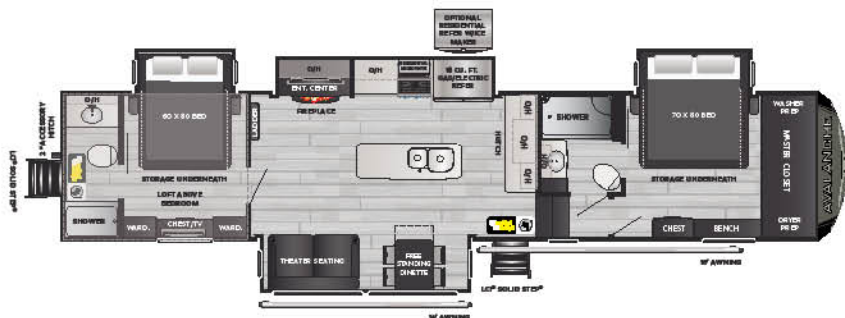

Avalanche's Introduces First Rear Kitchen and True Two Bedroom Models

Avalanche's new 295RK offers a massive rear kitchen in a compact 33'6" floor plan to cater to a new generation of culinary-minded RVers. Buyers looking for a true split two-bedroom floorplan can now find it in Avalanche's 390DS, the brand's first two bedroom fifth wheel.

NEW! 295RK | Rear kitchen, two slides, king bed

312RS | Rear sofa, three slides, king bed

NEW! 322RL | Rear living, mid-kitchen, master closet

338GK | Grand kitchen, barstools, outside kitchen

375RD | Rear den, five slides, oversized storage tray

378BH | 1 1/2 bath, bunkhouse w/ outside kitchen

382FL | Front living, rear master retreat

NEW! **390DS** | Double suite, 2 bath, lofted bunk

395BH | Rear bunkhouse, 2 bath, four slides

AVALANCHE | MODEL SPECIFICATIONS

MODEL	WEIGHT	CARRYING CAPACITY	HITCH WEIGHT	FRESH WATER	WASTE WATER	GRAY WATER	LPG	LENGTH*	WIDTH	HEIGHT	AWNING
295RK	10610	4390	2285	66	49	93	60	33' 6"	8' 4"	13' 2"	17'
312RS	11520	3480	2575	66	49	83	60	34' 11"	8' 4"	13' 2"	16'/11'
322RL	12005	3495	2435	66	49	83	60	36' 10"	8' 4"	13' 3"	17' 11"
338GK	12350	3150	2700	66	49	83	60	38' 0"	8' 4"	13' 2"	19'/11'
375RD	13424	2576	2475	66	49	83	60	40' 8"	8' 4"	13' 4"	16'
378BH	13616	2884	2820	66	83	117	60	40' 8"	8' 4"	13' 4"	16'/10'
382FL	13487	3013	2815	66	44	78	60	41' 6"	8' 4"	13' 4"	14'/14'
390DS	TBD	TBD	TBD	66	98	132	60	43' 0"	8' 4"	13' 3"	17'/11'
395BH	13878	2622	2760	66	93	127	60	41' 7"	8' 4"	13' 4"	16'/11'