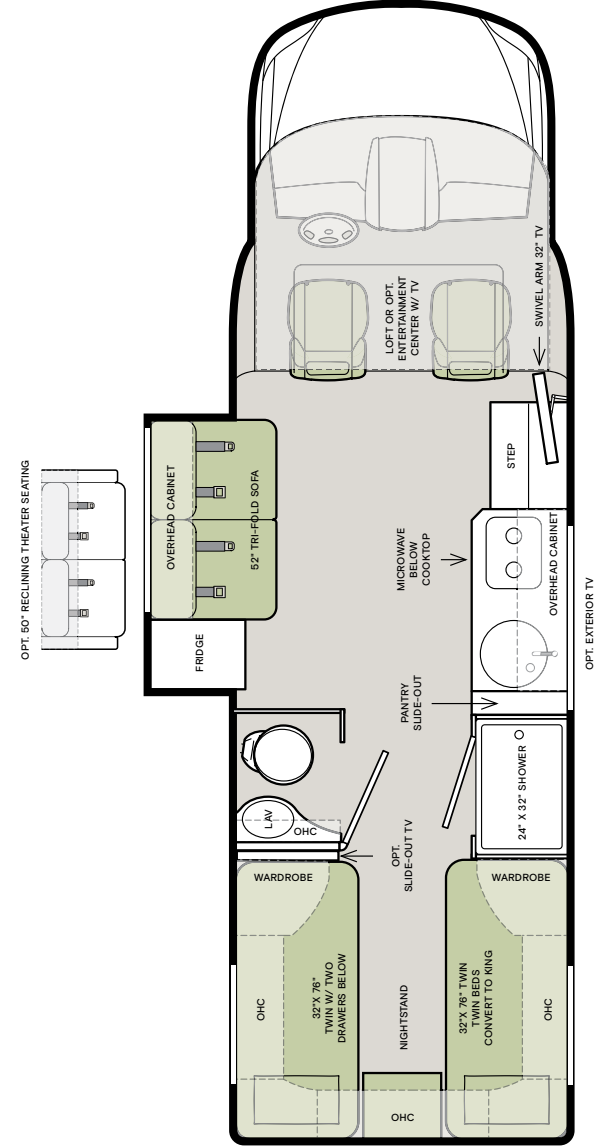

24 TW

If optional furniture combinations are selected, window locations may vary from diagram shown. All options may not be available in every model. Because of progressive improvements and specifications, standard and optional equipment are subject to change without notice or obligation. For a complete and up-to-date list of available options and specifications, visit tiffinmotorhomes.com.