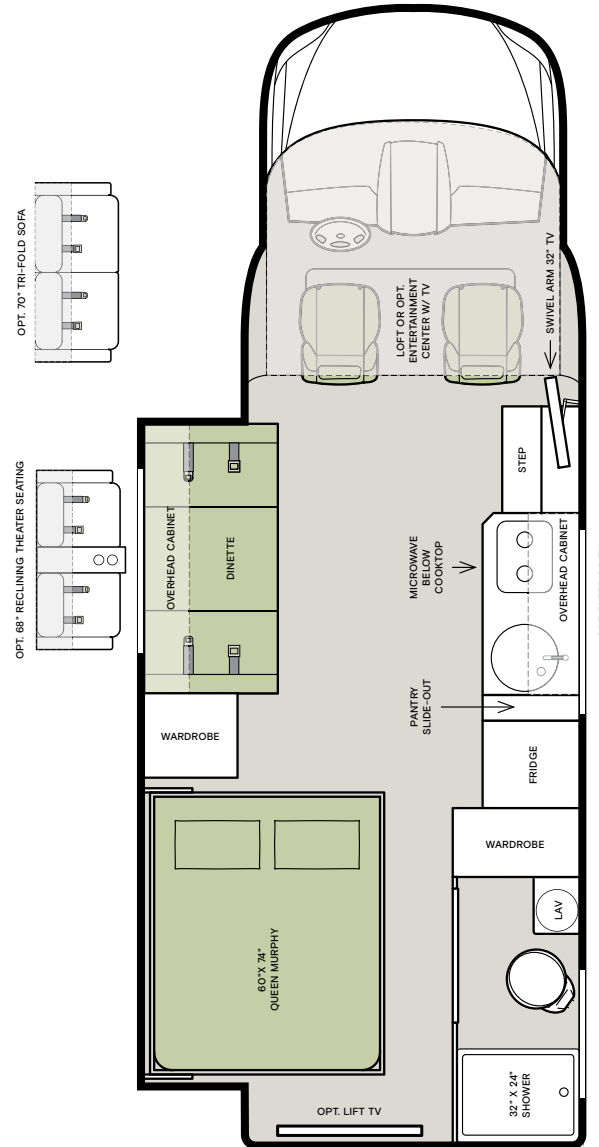

Floor Plans

The design of every Wayfarer floor plan must meet four essential criteria: Maximum space, Optimal organization, Relaxation plus, and Elegant atmosphere. Tiffin's MORE Plans offer your family the most comfortable layout for life on the road.

24 FW