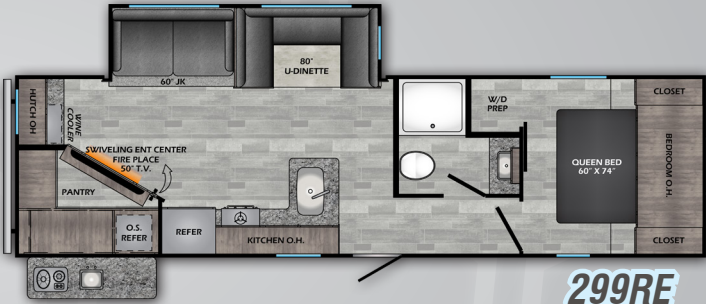

292RE

299RE