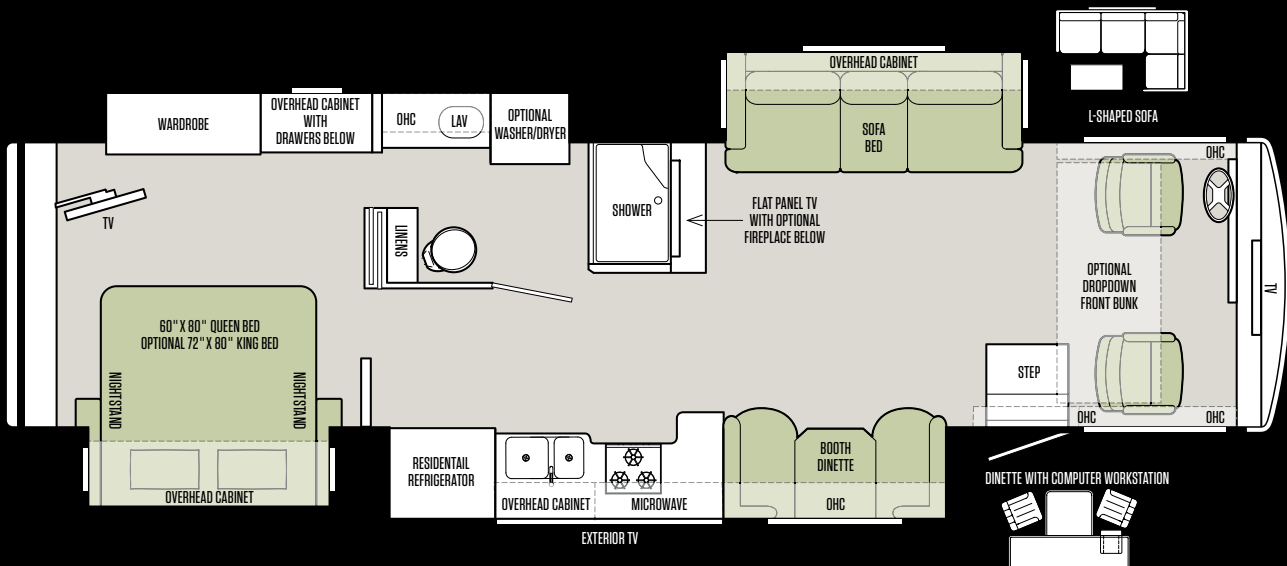

KITCHEN STOVE AND GALLEY WINDOW

COCKPIT

FLOOR PLANS

32 SA

34 PA

All options may not be available in every model. Because of progressive improvements, specifications, standard and optional equipment are subject to change without notice or obligation. For a complete and up-to-date list of available options and specifications, visit tiffinmotorhomes.com.

The design of every Tiffin floor plan must meet four essential criteria: Maximum space. Optimal organization. Relaxation plus. Elegant atmosphere. MORE plans offer your family the most comfortable layout for life on the road.

36 LA

36 UA

Note: If optional furniture combinations are selected, window locations may vary from diagram shown.

INTERIOR DÉCOR

CABINETS

AMBER GLAZED

ENGLISH CHESTNUT

MOCHA