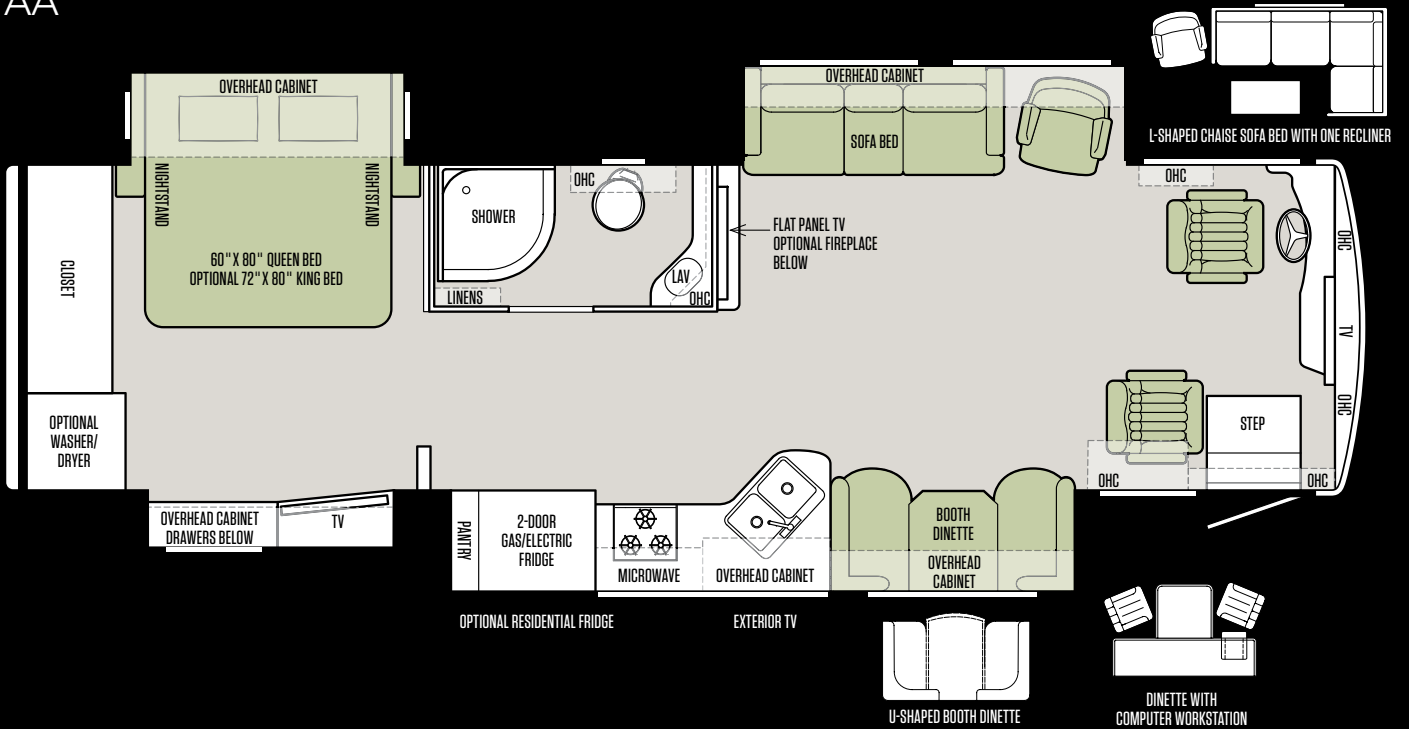

DINETTE

LIVING AREA

SOFA BED

All interiors shown are 37 BA with Amber Glazed Cabinets and Batik Interior. To learn more about all of our décor and floor plan options, visit tiffinmotorhomes.com.

The cool brightness of LED lighting illuminates interiors, using a fraction of the energy of incandescent bulbs to preserve the coach's battery life.

KITCHEN COOKTOP AND GALLEY WINDOW

KITCHEN SINK

FLOOR PLANS

33 AA

37 BA

All options may not be available in every model. Because of progressive improvements, specifications, standard and optional equipment are subject to change without notice or obligation. For a complete and up-to-date list of available options and specifications, visit tiffinmotorhomes.com

The design of every Tiffin floor plan must meet four essential criteria:
Maximum space. Optimal organization. Relaxation plus. Elegant atmosphere.
MORE plans offer your family the most comfortable layout for life on the road.