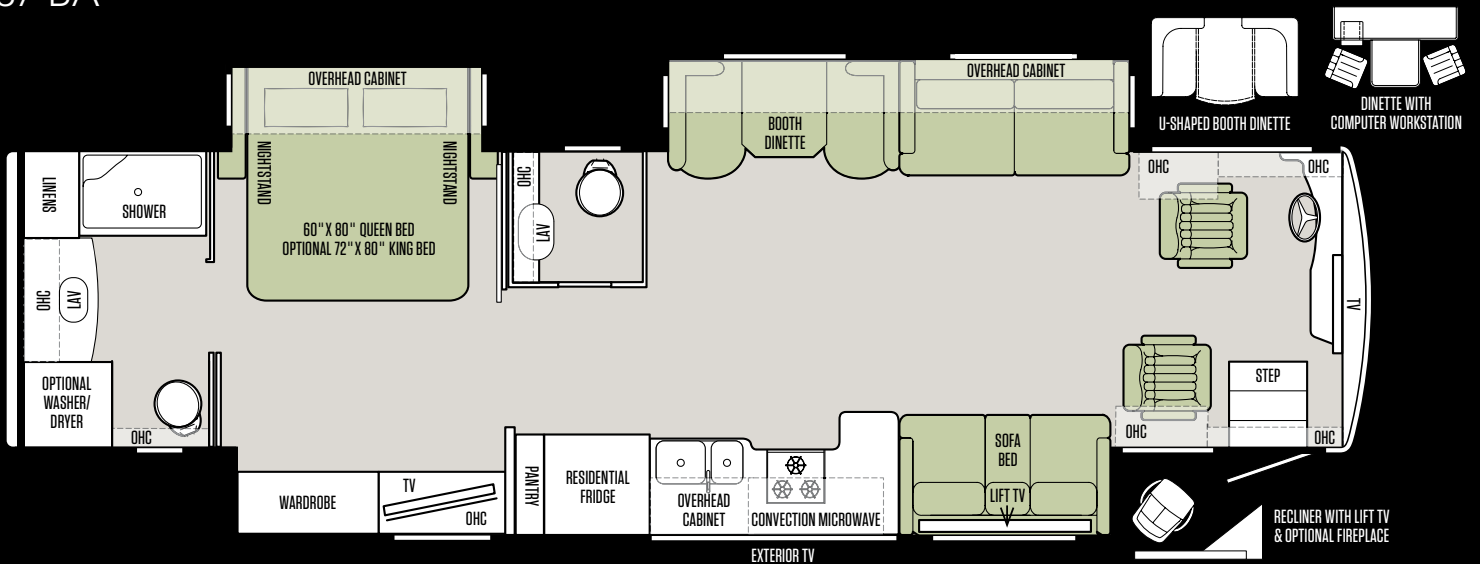

DINETTE

LIVING AREA

SOFA BED

All interiors shown are 37 BA with Amber Glazed Cabinets and Batik Interior. To learn more about all of our décor and floor plan options, visit tiffinmotorhomes.com.

The cool brightness of LED lighting illuminates interiors, using a fraction of the energy of incandescent bulbs to preserve the coach's battery life.

KITCHEN COOKTOP AND GALLEY WINDOW

KITCHEN SINK

FLOOR PLANS

33 AA

37 BA

All options may not be available in every model. Because of progressive improvements, specifications, standard and optional equipment are subject to change without notice or obligation. For a complete and up-to-date list of available options and specifications, visit tiffinmotorhomes.com

The design of every Tiffin floor plan must meet four essential criteria:
Maximum space. Optimal organization. Relaxation plus. Elegant atmosphere.
MORE plans offer your family the most comfortable layout for life on the road.