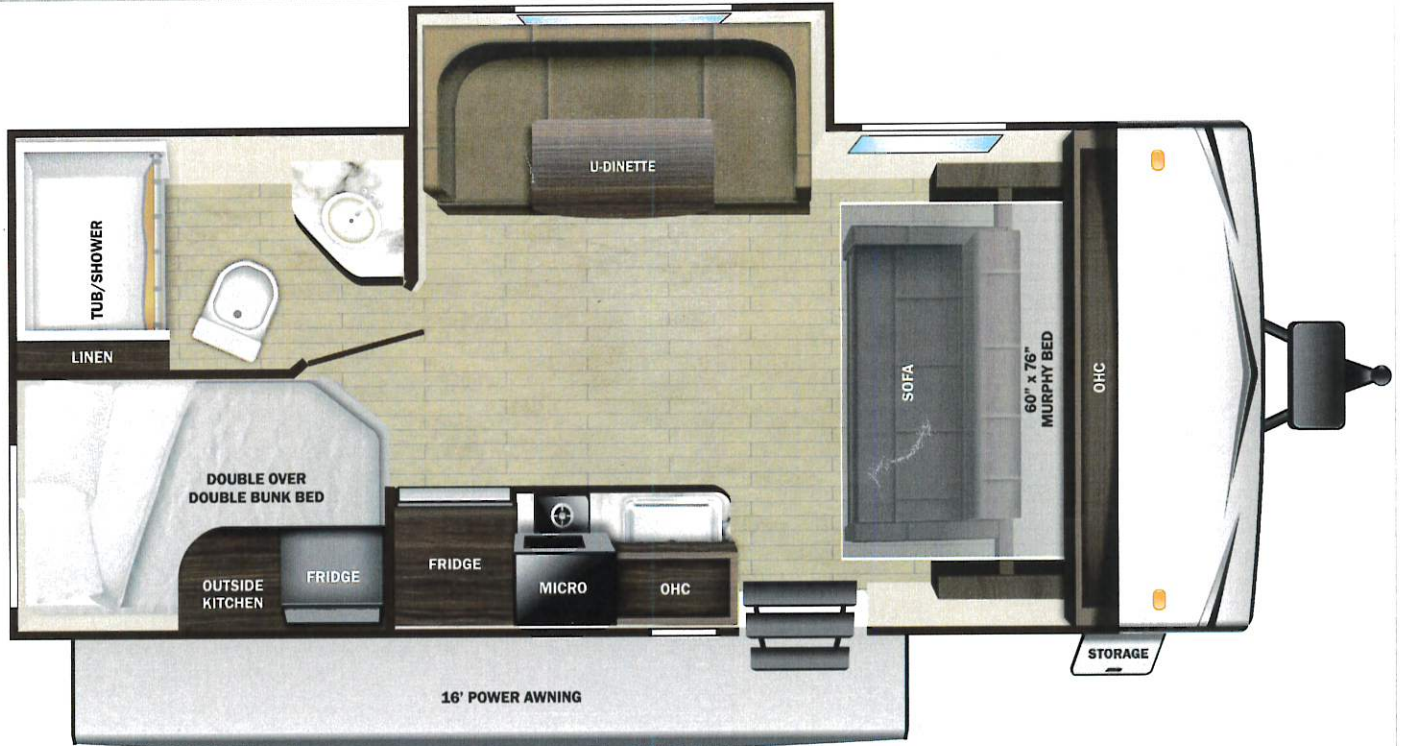

THIS VEHICLE

035.00
n/c
743.00
n/c
n/c
n/c
293.00
n/c

UVW

4392 lbs

Sleeps

Length

23' 9.75"

DIMENSIONS

Exterior height:.....125.75"
Exterior width:.....96.00"

WEIGHTS

GVWR:.....5675
GAWR (front):.....5145
GAWR (rear):.....0
Approx. Gross Cargo Carrying Capacity (GCCC):.....1283

CAPACITIES

Fresh water tank (gals.):...42.00
Gray water tank (gals.):...40.00
Black water/toilet tank (gals.):...40.00
Propane (lbs.):.....20
Propane (gals.):.....4
Water heater (gals.):.....6.00

SEATING & SLEEPING

TIRES

Tire size (front):.....ST225/75R15D
Tire size (mid):.....
Tire size (rear):.....

4.00

293.00

Some dimensions may be rounded and may vary from the actual dimensions
Weights may be estimated calculations and may vary from the actual weight - refer to the vehicle weight labels for actual weights
Floorplans, features and specifications are subject to change without notice.