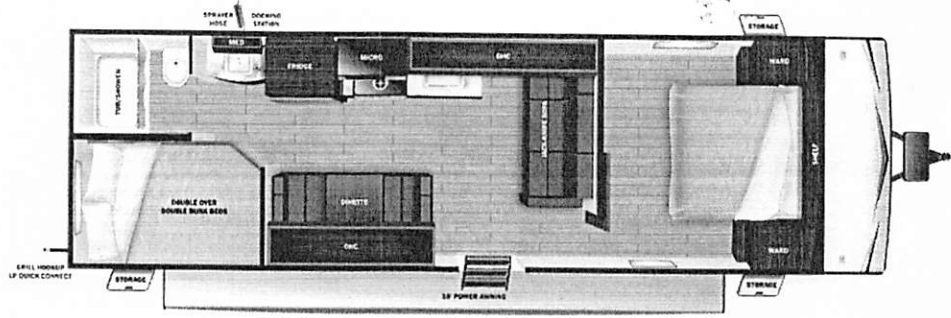

IS VEHICLE

- 585.00
n/c
- 743.00
n/c
- 300.00
n/c
- n/c
- n/c

UVW
4973 lbs

Sleeps

Length
29' 5.75"

DIMENSIONS

Exterior height:.....127.00"
Exterior width:.....96.25"

WEIGHTS

GVWR:.....6750
GAWR (front):.....3500
GAWR (rear):.....3500
Approx. Gross Cargo Carrying Capacity(GCCC):.....1777

CAPACITIES

Fresh water tank (gals.):...84.00
Gray water tank (gals.):...39.00
Black water/toilet tank (gals.):.....39.00
Propane (lbs.):.....60
Propane (gals.):.....14
Water heater (gals.):.....6.00

SEATING & SLEEPING

TIRES

Tire size (front):.....ST205/75R14D
Tire size (mid):.....
Tire size (rear):.....ST205/75R14D