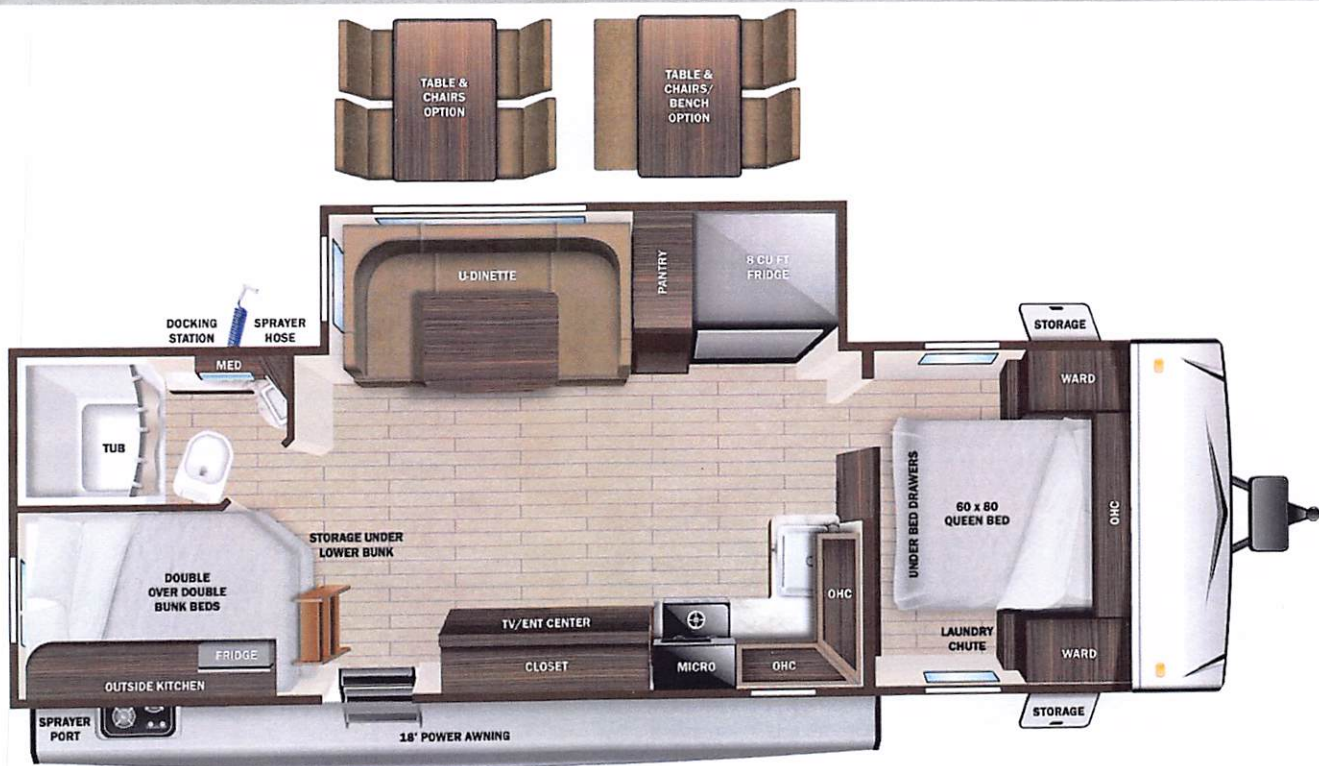

IS VEHICLE

378.00
n/c
500.00
n/c
n/c
n/c

UVW
5735 lbs

Sleeps
Up to 8

Length
29' 10.5"

DIMENSIONS

Exterior height:.....132.38"
Exterior width:.....96.75"

WEIGHTS

INTERIOR

- 60" X 80" queen bed with storage drawers below
 - 75 lb. ball bearing drawer guides
 - 81" interior height
 - Cable and satellite prep
 - Electrical outlets and USB ports in master bedroom
 - Flush floor slides with residential vinyl flooring
 - Hardwood cabinet doors
 - Kid and pet friendly – residential vinyl flooring throughout, vinyl furniture, no floor heat registers
 - Kitchen sink covers
 - Laundry chute in bedroom
 - LED interior lighting
 - Porcelain foot flush toilet
 - Range hood
 - Residential high-rise faucet with pull-down sprayer
 - Roller blackout night shades
 - Single basin stainless steel under-mount kitchen sink
 - Tri-fold sofa
- CUSTOMER CONVENIENCE PACKAGE (MANDATORY)**
- 15,000 BTU roof mounted A/C
 - 2-30 lb. LP bottles with cover
 - 3-burner range with 17" oven with LED lighting and flush mount glass cover
 - 8 cu. ft. refrigerator
 - AM/FM/HDMI/USB/AUX Bluetooth® sound bar stereo with indoor/outdoor zoned speakers
 - Bathroom skylight and roof vent
 - Bedspread
 - Dome style TV antennae with Wi-Fi prep
 - Enclosed exterior docking station with black tank flush
 - Entrance door with screen door, window and magnet door catch
 - EZ-store detachable cord
 - Fiberglass front cap with LED lighting and stoneguard protection
 - Foldable grab handle
 - Gas/electric DSI water heater
 - LED HDTV
 - Medicine cabinet
 - Microwave
 - Nitrogen filled radial tires with aluminum Rims
 - Porcelain foot flush toilet
 - Power awning with LED lighting
 - Power tongue jack
 - Powered 12V bathroom vent
 - Pressed membrane countertops
 - Rear observation camera prep
 - Rear roof access ladder