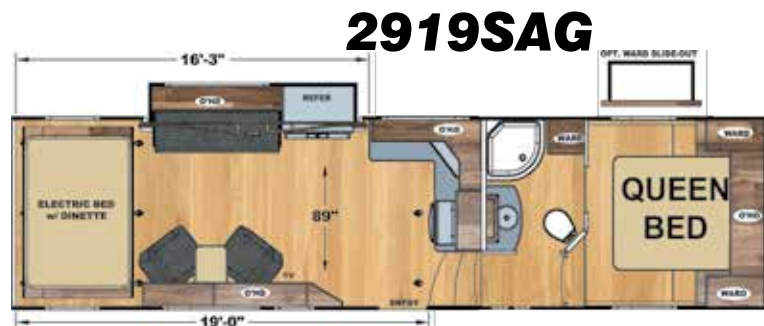

Attitude Widelite Models:

- 2919SAG (5W)
- 2814SS (5W)
- 3016SS (5W)
- 3322SAG (5W)