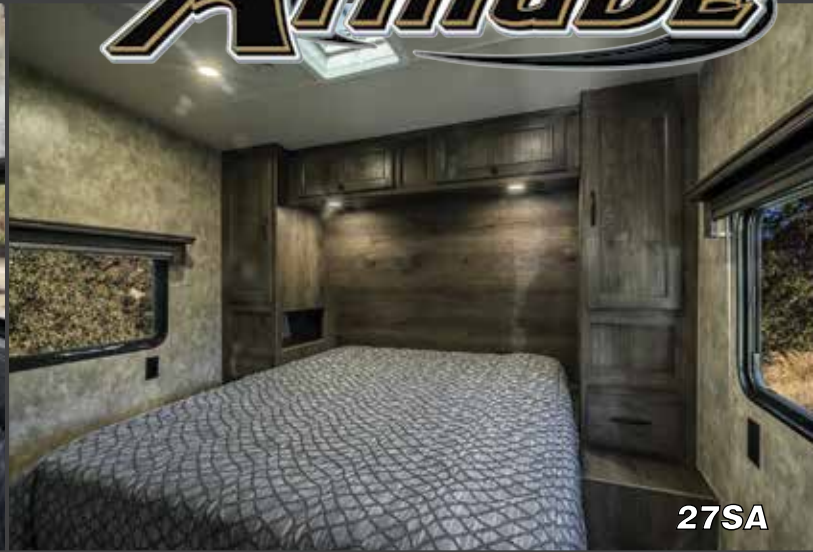

ATTITUDE

25FS

27SA

Interior Colors

- Zinc w/ Black Stone Cherry Wood
- Nickel w/ Skybrush Wood
- Glory w/ Skybrush Wood
- Breathe w/ Rovere Gessato Wood

Hi Def Exterior Graphics

- Gray
- Green
- Gold
- Limited Edition Green

Optional Upgrades

- A/C Living Room - 15K BTU
- Aluminum Wheels-Dlx 15" Black (Gold w/Gold Graphics)
- Black Aluminum Fender Skirts
- Enclosed Tanks - Heated
- Folding Roof Ladder
- Front 3/4 Fiberglass Cap
- Generator - 4.0K Onan w/Transfer Switch
- Living Room Slideout - Roadside (25FS & 27SA ONLY)
- LP - Dual 30 Lbs.
- MorRyde Ramp Patio Fence
- MorRyde Ramp Patio Steps
- MorRyde Step Above Entry Steps
- Power Tongue Jack
- Pull Down Rear Screen
- Refrigerator - XL Double Door
- Rosso Furniture Trim (N/A w/Glory Interior)
- Skylight Over Shower
- Solar Panel - 210 Watt
- Solar Panel Expansion - 210 Watt (2nd Panel)
- Stainless Steel Appliances
- TV - Living Room (28" Class)
- Winterize

Glass Package (Gray) Includes:

- Fiberglass Sidewalls - Aluminum Framed (Laminated)
- Ultra Strong Bonded Floor

Attitude Pro Lite Models:

- 23SA (TT) • 25FS (TT) • 27SA (TT)

23SA

25FS

27SA