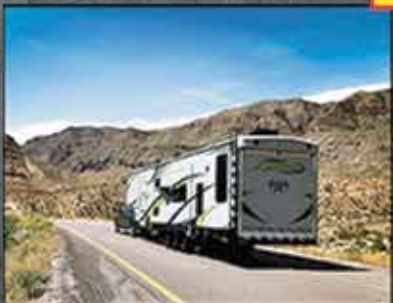

Events

4 WHEEL PARTS

Supercross

PROLINE WRAPS .COM

MonsterJam