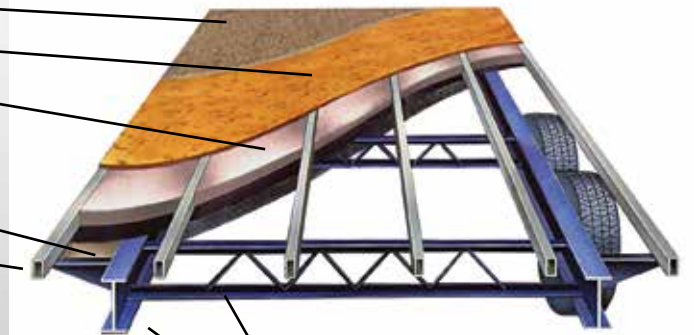

UTV World Championship

MAD MEDIA

Camp RZR

Doonies

ATTITUDE

Make a Wish

Superior Structural Design

1. 2,500 lbs. Tie-Downs Mounted to Steel
2. Seamless One Piece TPO Roof
3. 5" Roof Trusses
4. Fully Decked Walk-on Roof
5. Wide Stance Chassis
6. Wide Track Axles
7. 12x2" Self Adjust Brakes w/ 7,000 lbs. Stopping Capacity per Axle
8. Tru-Offroad Lubeable Suspension
9. Hi Clearance Offroad Holding Tanks

Bonded Floor

- Residential Grade Linoleum
- 1/2" Marine Grade Plywood Decking
- High Density EPS Foam Installation
- Quality Adhesive Developed Specifically for Vacuum Bonded Process
- Lauan Under-Decking Covered w/ Underbelly
- 1.5 x 1.5 Welded Aluminum Tube Framing Filled with Lumber for Better Screw Retention

Heavy Duty Truss Chassis Supports I-Beam Chassis

Bonded Wall

- 1.5 x 1.5 Welded Aluminum Tube Filled with Lumber for Better Screw Retention
- Lamilux Exterior Paneling High Gloss Gel Coated Fiberglass Surface Bonded to Lauan Backing
- High Density EPS Foam Insulation
- Quality Adhesive Developed Specifically for Lamination Process
- Vinyl Covered Lauan