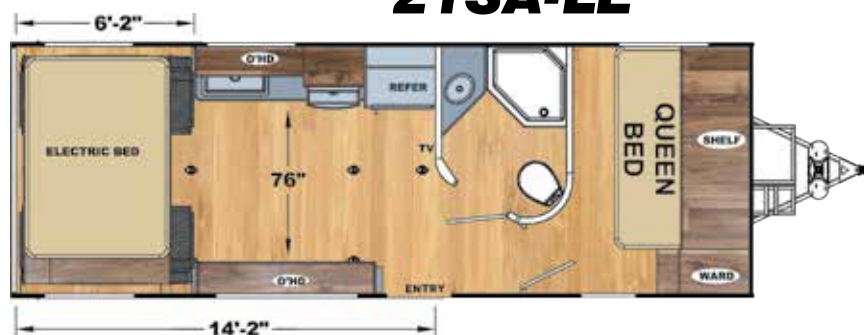

ATTITUDE

Interior Colors

- Zinc w/ Black Stone Cherry Wood

Hi Def Exterior Graphics

- Gray
- Green
- Gold
- Limited Edition Green

Optional Upgrades

- 2 Chairs IPO Sofa
- Electric Bed / Dinette (Bottom Bunk)
- Enclosed Tanks - Heated
- Generator - 3.5K Portable
- Generator - 4.0K Onan w/Transfer Switch (N/A w/3.5 Gen) (21SA-LE & 21SAG-LE ONLY)
- Front 3/4 Fiberglass Cap
- LP - Dual 30 Lbs.
- Power Tongue Jack
- Ramp Door Cable Kit
- Rear Screen Wall
- Rosso Furniture Trim
- Solar Panel - 210 Watt
- Solar Panel Expansion - 210 Watt (2nd Panel)
- Stabilizer Jacks - Front
- TV - Living Room (28" Class)
- Winterize

Limited Package Includes:

- Electric Awning - DVD - Black Tank Flush
- 12V USB Charger

Attitude Limited Models:

- 19FB-LE
- 20FB-LE
- 21SA-LE
- 19FBG-LE
- 20FBG-LE
- 21SAG-LE

19FB-LE

20FB-LE

21SA-LE