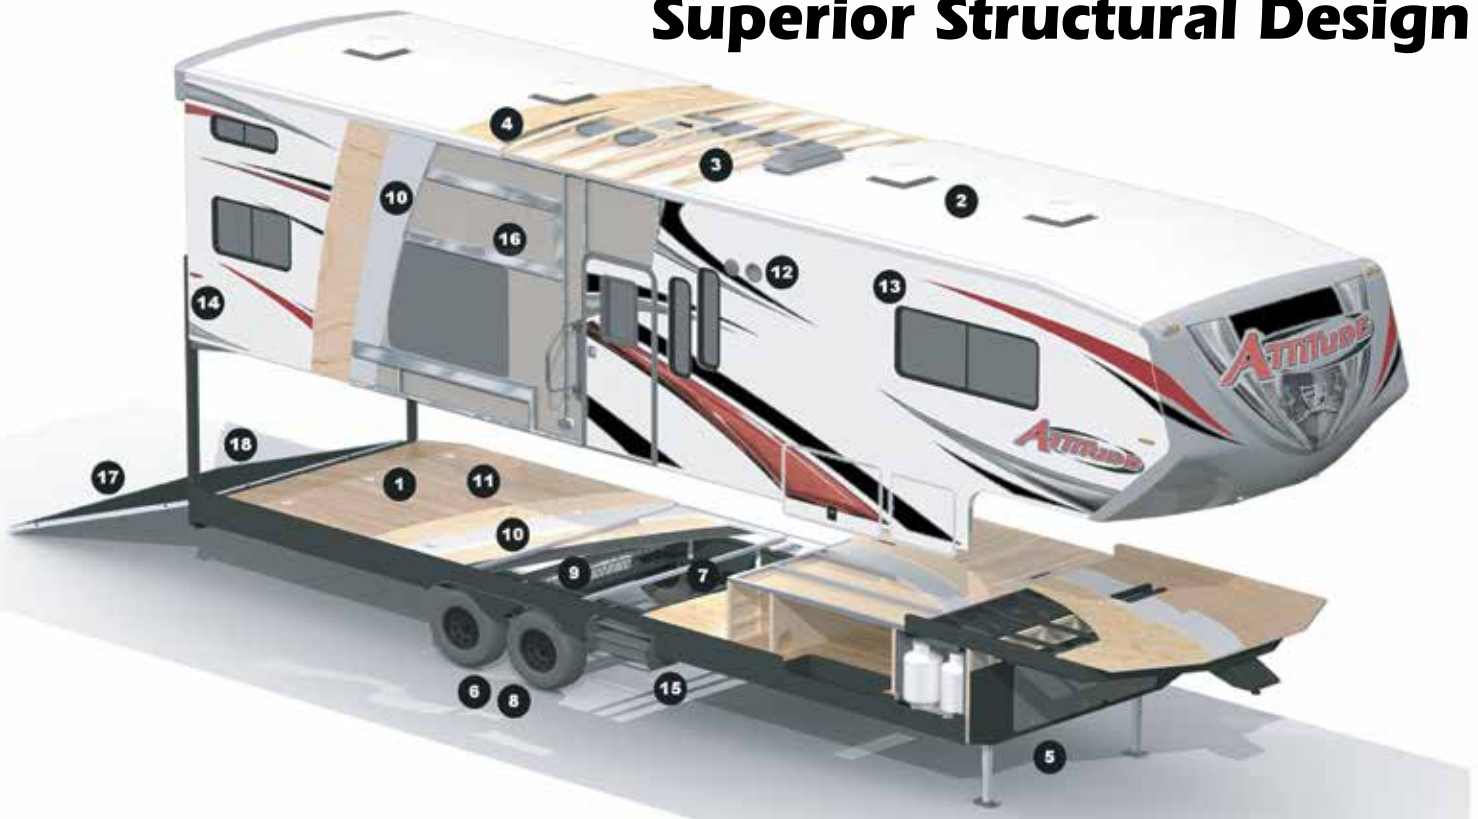

UTV World Championship

MAD MEDIA

Camp RZR

Doonies

ATTITUDE

Make a Wish

Superior Structural Design

1. 2,500 lbs. Tie-Downs Mounted to Steel
2. Seamless One Piece TPO Roof
3. 5" Roof Trusses
4. Fully Decked Walk-on Roof
5. Wide Stance Chassis
6. Wide Track Axles
7. 12x2" Self Adjust Brakes w/ 7,000 lbs. Stopping Capacity per Axle
8. Tru-Offroad Lubeable Suspension
9. Hi Clearance Offroad Holding Tanks

Heavy Duty Truss Chassis Supports I-Beam Chassis

Bonded Wall

- 1.5 x 1.5 Welded Aluminum Tube Filled with Lumber for Better Screw Retention
- Lamilux Exterior Paneling High Gloss Gel Coated Fiberglass Surface Bonded to Lauan Backing
- High Density EPS Foam Insulation
- Quality Adhesive Developed Specifically for Lamination Process
- Vinyl Covered Lauan