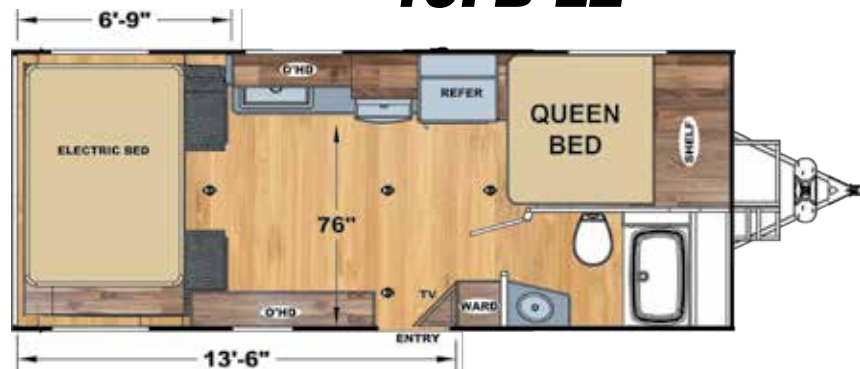

ATTITUDE

Interior Colors

- Zinc w/ Black Stone Cherry Wood

Hi Def Exterior Graphics

- Gray
- Green
- Gold
- Limited Edition Green

Optional Upgrades

- 2 Chairs IPO Sofa
- Electric Bed / Dinette (Bottom Bunk)
- Enclosed Tanks - Heated
- Generator - 3.5K Portable
- Generator - 4.0K Onan w/Transfer Switch (N/A w/3.5 Gen) (21SA-LE & 21SAG-LE ONLY)
- Front 3/4 Fiberglass Cap
- LP - Dual 30 Lbs.
- Power Tongue Jack
- Ramp Door Cable Kit
- Rear Screen Wall
- Rosso Furniture Trim
- Solar Panel - 210 Watt
- Solar Panel Expansion - 210 Watt (2nd Panel)
- Stabilizer Jacks - Front
- TV - Living Room (28" Class)
- Winterize

Limited Package Includes:

- Electric Awning - DVD - Black Tank Flush
- 12V USB Charger

Attitude Limited Models:

- 19FB-LE
- 20FB-LE
- 21SA-LE
- 19FBG-LE
- 20FBG-LE
- 21SAG-LE

19FB-LE

20FB-LE

21SA-LE