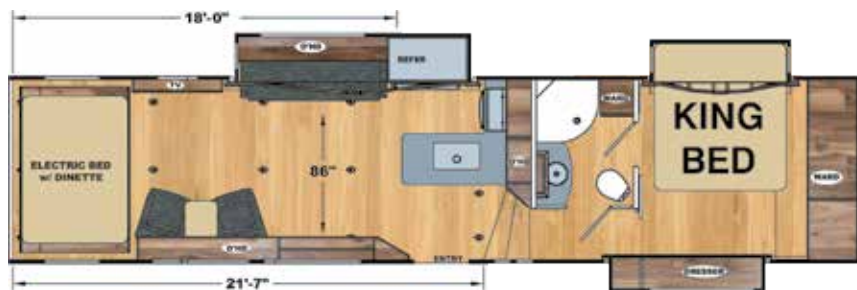

ATTITUDE

Interior Color

- Zinc w/ Black Stone Cherry Wood
- Nickel w/ Skybrush Wood
- Glory w/ Skybrush Wood
- Breathe w/ Rovere Gessato Wood

Hi Def Exterior Graphics

- Red
- Gray
- Gold
- Limited Edition Green

Optional Upgrades

- 2 Extra Chairs
- 2nd 100 AMP Lithium Battery
- 2nd A/C Bedroom - 13.5K BTU (Req'd w/7.0 Gen)
- 2nd Electric Awning w/LED Light
- 6-Point Hydraulic Auto Leveling
- 7.0KW Gen W/Rear 13.5 A/C (High Efficient)
- Central Vacuum System
- Enclosed Tanks - Heated
- Extra 40 Gallon Fuel Tank (35GSG Req.'s +3 Opt.)
- Extra 70 Gallons Fresh Water (N/A 35GSG)
- Extra Cargo - 3' (35GSG ONLY)
- Fantastic Fan in Bathroom IPO STD
- Fantastic Fan in Bedroom
- Fantastic Fan w/Wall Switch in Kitchen IPO STD
- Folding Dinette w/Table (4028DGF Only)
- Girard Dual Electric Awnings w/Wind Sensor
- Inverter - 1800 Watt
- Kicker Stereo System w/App Controls
- Lighted Logo Soffit
- Living Room Slideout - RS (STD on 3218MM &35GSG)
- MorRyde Ramp Patio Fence
- MorRyde Ramp Patio Steps
- MorRyde Step Above Entry Steps
- Onan Energy Command 30 Auto-Start for Generator
- Pull Down Rear Screen
- Rear Electric Awning w/LED Light
- Rear TV Entertainment (50" Class) (35GSG Req.'s +3 Opt.)
- Rosso Furniture Trim (N/A w/Glory Interior)
- Solar Panel Expansion - 210 Watt (2nd Panel)
- Stainless Steel Appliances
- TV - Bedroom (32" Class)
- White Countertops (STD w/Nickel, Glory, Breathe)
- Windows - Frameless
- Windows - Thermo Pane
- Winterize
- Wireless Backup Camera

Centurion Package Includes:

- Solid Surface Lavy Top w/ Glass Bowl & Deluxe Faucet

Attitude Widebody 5th Models:

- 3218MM (5W)
- 35GSG (5W)
- 4028DGF (5W)

3218MM

35GSG

4028DGF