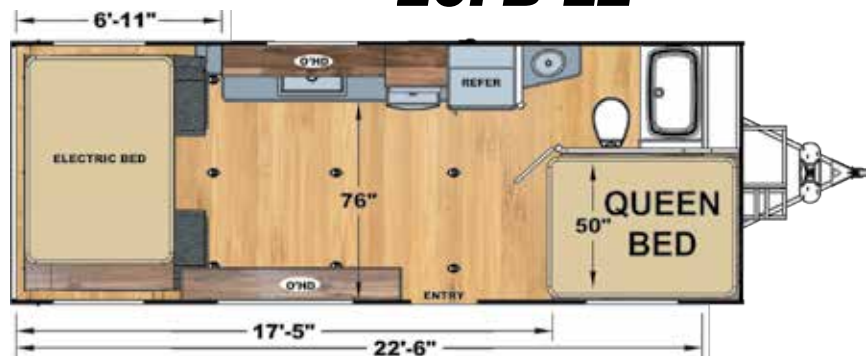

ATTITUDE

Interior Colors

- Zinc w/ Black Stone Cherry Wood

Hi Def Exterior Graphics

- Gray
- Green
- Gold
- Limited Edition Green

Optional Upgrades

- 2 Chairs IPO Sofa
- Electric Bed / Dinette (Bottom Bunk)
- Enclosed Tanks - Heated
- Generator - 3.5K Portable
- Generator - 4.0K Onan w/Transfer Switch (N/A w/3.5 Gen) (21SA-LE & 21SAG-LE ONLY)
- Front 3/4 Fiberglass Cap
- LP - Dual 30 Lbs.
- Power Tongue Jack
- Ramp Door Cable Kit
- Rear Screen Wall
- Rosso Furniture Trim
- Solar Panel - 210 Watt
- Solar Panel Expansion - 210 Watt (2nd Panel)
- Stabilizer Jacks - Front
- TV - Living Room (28" Class)
- Winterize

Limited Package Includes:

- Electric Awning - DVD - Black Tank Flush
- 12V USB Charger

Attitude Limited Models:

- 19FB-LE
- 20FB-LE
- 21SA-LE
- 19FBG-LE
- 20FBG-LE
- 21SAG-LE

19FB-LE

20FB-LE

21SA-LE