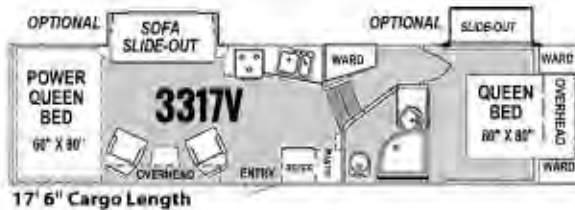

Specs

	1914V	1914VL	2113V	2213V	2317V	2513V	2715V	2815V	2916V	3016V	3219V	3317V	3518V	3619V	3719V	3817V	4025V
OVERALL LENGTH	24' 4"	24' 4"	26' 6"	27'	29'	29'	32' 9"	30' 6"	30' 5"	35' 6"	34' 10"	34' 10"	37' 10"	37'	37' 10"	37'	41'
GVWR (lbs)	8,200	8,200	9,900	9,900	9,900	9,900	9,900	13,800	11,500	12,500	13,800	13,800	13,800	13,800	13,800	13,800	17,500
DRY WEIGHT (lbs)	5,220	5,220	6,720	6,060	6,240	6,340	7,460	8,960	8,330	8,860	10,180	10,460	10,200	10,980	10,980	10,980	11,880
HITCH WEIGHT (lbs)	620	620	930	1,000	800	980	1,320	2,400	1,950	1,700	2,260	2,150	3,200	2,200	3,200	2,200	2,880
AXLE WEIGHT (lbs)	4,600	4,600	5,790	5,060	5,440	5,360	6,140	6,560	5,430	7,100	6,490	6,490	7,090	7,240	7,000	7,240	8,140
AXLE CAPACITY (lbs)	4,400	4,400	5,200	5,200	5,200	5,200	7,000	6,000	7,000	7,000	7,000	7,000	7,000	7,000	7,000	7,000	7,000
CARGO CAPACITY (lbs)	2,980	2,980	3,180	3,840	3,660	3,560	2,440	4,840	3,220	3,640	3,620	3,340	3,600	3,180	3,600	3,180	5,620
TIRE SIZE	15"	15"	15"	15"	15"	15"	15"	16"	16"	16"	16"	16"	16"	16"	16"	16"	16"
FRESH WATER (GAL)	100	100	100	100	100	100	100	100	100	100	160	160	160	160	160	160	160
GRAY WATER (GAL)	32	32	40 (2)	40	40	40	40	40	50	50	50	50	50	50	50	50	50
BLACK TANK (GAL)	32	32	40	40	40	40	40	40	50	50	50	50	50	50	50	50	50