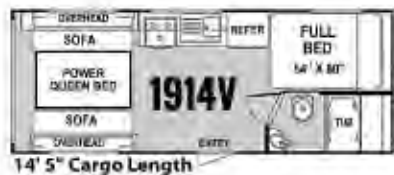

Specs

	1914V	1914VL	2113V	2213V	2317V	2513V	2715V	2815V	2916V	3016V	3219V	3317V	3518V	3619V	3719V	3817V	4025V
OVERALL LENGTH	24' 4"	24' 4"	26' 6"	27'	29'	29'	32' 9"	30' 6"	30' 5"	35' 6"	34' 10"	34' 10"	37' 10"	37'	37' 10"	37'	41'
GVWR (lbs)	8,200	8,200	9,900	9,900	9,900	9,900	9,900	13,800	11,500	12,500	13,800	13,800	13,800	13,800	13,800	13,800	17,500
DRY WEIGHT (lbs)	5,220	5,220	6,720	6,060	6,240	6,340	7,460	8,960	8,330	8,860	10,180	10,460	10,200	10,980	10,980	10,980	11,880
HITCH WEIGHT (lbs)	620	620	930	1,000	800	980	1,320	2,400	1,950	1,700	2,260	2,150	3,200	2,200	3,200	2,200	2,880
AXLE WEIGHT (lbs)	4,600	4,600	5,790	5,060	5,440	5,360	6,140	6,560	5,430	7,100	6,490	6,490	7,090	7,240	7,000	7,240	8,140
AXLE CAPACITY (lbs)	4,400	4,400	5,200	5,200	5,200	5,200	7,000	6,000	7,000	7,000	7,000	7,000	7,000	7,000	7,000	7,000	7,000
CARGO CAPACITY (lbs)	2,980	2,980	3,180	3,840	3,660	3,560	2,440	4,840	3,220	3,640	3,620	3,340	3,600	3,180	3,600	3,180	5,620
TIRE SIZE	15"	15"	15"	15"	15"	15"	15"	16"	16"	16"	16"	16"	16"	16"	16"	16"	16"
FRESH WATER (GAL)	100	100	100	100	100	100	100	100	100	100	160	160	160	160	160	160	160
GRAY WATER (GAL)	32	32	40 (2)	40	40	40	40	40	50	50	50	50	50	50	50	50	50
BLACK TANK (GAL)	32	32	40	40	40	40	40	40	50	50	50	50	50	50	50	50	50