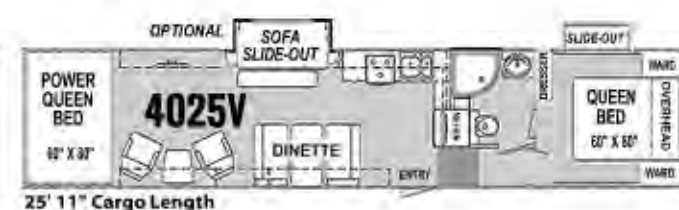

GENESIS SUPREME

*Luxury
Toy Haulers*

Standards

- Wide Body
- Fiberglass, Alum. Framed Walls
- LED High End Tail Lights
- Awnings

- Black Tank Flush
- Dual LP Tanks
- LED Interior Lighting
- Living Room A/C
- Glass Top Range
- Pillow Top Mattress

Specs

	1914V	1914VL	2113V	2213V	2317V	2513V	2715V	2815V	2916V	3016V	3219V	3317V	3518V	3619V	3719V	3817V	4025V
OVERALL LENGTH	24' 4"	24' 4"	26' 6"	27'	29'	29'	32' 9"	30' 6"	30' 5"	35' 6"	34' 10"	34' 10"	37' 10"	37'	37' 10"	37'	41'
GVWR (lbs)	8,200	8,200	9,900	9,900	9,900	9,900	9,900	13,800	11,500	12,500	13,800	13,800	13,800	13,800	13,800	13,800	17,500
DRY WEIGHT (lbs)	5,220	5,220	6,720	6,060	6,240	6,340	7,460	8,960	8,330	8,860	10,180	10,460	10,200	10,980	10,980	10,980	11,880
HITCH WEIGHT (lbs)	620	620	930	1,000	800	980	1,320	2,400	1,950	1,700	2,260	2,150	3,200	2,200	3,200	2,200	2,880
AXLE WEIGHT (lbs)	4,600	4,600	5,790	5,060	5,440	5,360	6,140	6,560	5,430	7,100	6,490	6,490	7,090	7,240	7,000	7,240	8,140
AXLE CAPACITY (lbs)	4,400	4,400	5,200	5,200	5,200	5,200	7,000	6,000	7,000	7,000	7,000	7,000	7,000	7,000	7,000	7,000	7,000
CARGO CAPACITY (lbs)	2,980	2,980	3,180	3,840	3,660	3,560	2,440	4,840	3,220	3,640	3,620	3,340	3,600	3,180	3,600	3,180	5,620
TIRE SIZE	15"	15"	15"	15"	15"	15"	15"	16"	16"	16"	16"	16"	16"	16"	16"	16"	16"
FRESH WATER (GAL)	100	100	100	100	100	100	100	100	100	100	160	160	160	160	160	160	160
GRAY WATER (GAL)	32	32	40 (2)	40	40	40	40	40	50	50	50	50	50	50	50	50	50
BLACK TANK (GAL)	32	32	40	40	40	40	40	40	50	50	50	50	50	50	50	50	50