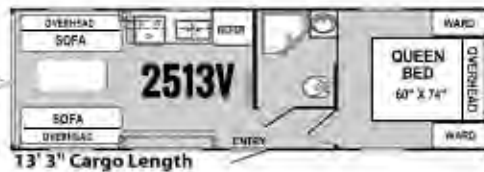

Specs

	1914V	1914VL	2113V	2213V	2317V	2513V	2715V	2815V	2916V	3016V	3219V	3317V	3518V	3619V	3719V	3817V	4025V
OVERALL LENGTH	24' 4"	24' 4"	26' 6"	27'	29'	29'	32' 9"	30' 6"	30' 5"	35' 6"	34' 10"	34' 10"	37' 10"	37'	37' 10"	37'	41'
GVWR (lbs)	8,200	8,200	9,900	9,900	9,900	9,900	9,900	13,800	11,500	12,500	13,800	13,800	13,800	13,800	13,800	13,800	17,500
DRY WEIGHT (lbs)	5,220	5,220	6,720	6,060	6,240	6,340	7,460	8,960	8,330	8,860	10,180	10,460	10,200	10,980	10,980	10,980	11,880
HITCH WEIGHT (lbs)	620	620	930	1,000	800	980	1,320	2,400	1,950	1,700	2,260	2,150	3,200	2,200	3,200	2,200	2,880
AXLE WEIGHT (lbs)	4,600	4,600	5,790	5,060	5,440	5,360	6,140	6,560	5,430	7,100	6,490	6,490	7,090	7,240	7,000	7,240	8,140
AXLE CAPACITY (lbs)	4,400	4,400	5,200	5,200	5,200	5,200	7,000	6,000	7,000	7,000	7,000	7,000	7,000	7,000	7,000	7,000	7,000
CARGO CAPACITY (lbs)	2,980	2,980	3,180	3,840	3,660	3,560	2,440	4,840	3,220	3,640	3,620	3,340	3,600	3,180	3,600	3,180	5,620
TIRE SIZE	15"	15"	15"	15"	15"	15"	15"	16"	16"	16"	16"	16"	16"	16"	16"	16"	16"
FRESH WATER (GAL)	100	100	100	100	100	100	100	100	100	100	160	160	160	160	160	160	160
GRAY WATER (GAL)	32	32	40 (2)	40	40	40	40	40	50	50	50	50	50	50	50	50	50
BLACK TANK (GAL)	32	32	40	40	40	40	40	40	50	50	50	50	50	50	50	50	50