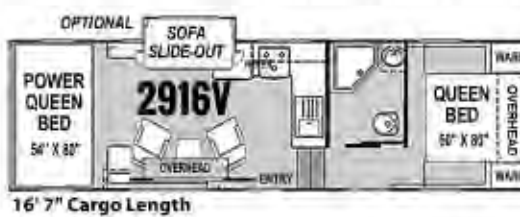

Specs

	1914V	1914VL	2113V	2213V	2317V	2513V	2715V	2815V	2916V	3016V	3219V	3317V	3518V	3619V	3719V	3817V	4025V
OVERALL LENGTH	24' 4"	24' 4"	26' 6"	27'	29'	29'	32' 9"	30' 6"	30' 5"	35' 6"	34' 10"	34' 10"	37' 10"	37'	37' 10"	37'	41'
GVWR (lbs)	8,200	8,200	9,900	9,900	9,900	9,900	9,900	13,800	11,500	12,500	13,800	13,800	13,800	13,800	13,800	13,800	17,500
DRY WEIGHT (lbs)	5,220	5,220	6,720	6,060	6,240	6,340	7,460	8,960	8,330	8,860	10,180	10,460	10,200	10,980	10,980	10,980	11,880
HITCH WEIGHT (lbs)	620	620	930	1,000	800	980	1,320	2,400	1,950	1,700	2,260	2,150	3,200	2,200	3,200	2,200	2,880
AXLE WEIGHT (lbs)	4,600	4,600	5,790	5,060	5,440	5,360	6,140	6,560	5,430	7,100	6,490	6,490	7,090	7,240	7,000	7,240	8,140
AXLE CAPACITY (lbs)	4,400	4,400	5,200	5,200	5,200	5,200	7,000	6,000	7,000	7,000	7,000	7,000	7,000	7,000	7,000	7,000	7,000
CARGO CAPACITY (lbs)	2,980	2,980	3,180	3,840	3,660	3,560	2,440	4,840	3,220	3,640	3,620	3,340	3,600	3,180	3,600	3,180	5,620
TIRE SIZE	15"	15"	15"	15"	15"	15"	15"	16"	16"	16"	16"	16"	16"	16"	16"	16"	16"
FRESH WATER (GAL)	100	100	100	100	100	100	100	100	100	100	160	160	160	160	160	160	160
GRAY WATER (GAL)	32	32	40 (2)	40	40	40	40	40	50	50	50	50	50	50	50	50	50
BLACK TANK (GAL)	32	32	40	40	40	40	40	40	50	50	50	50	50	50	50	50	50