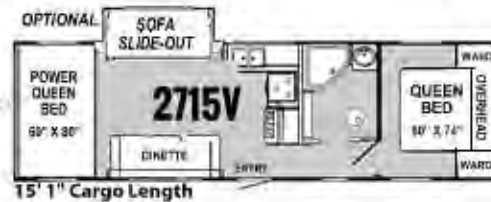

Specs

	1914V	1914VL	2113V	2213V	2317V	2513V	2715V	2815V	2916V	3016V	3219V	3317V	3518V	3619V	3719V	3817V	4025V
OVERALL LENGTH	24' 4"	24' 4"	26' 6"	27'	29'	29'	32' 9"	30' 6"	30' 5"	35' 6"	34' 10"	34' 10"	37' 10"	37'	37' 10"	37'	41'
GVWR (lbs)	8,200	8,200	9,900	9,900	9,900	9,900	9,900	13,800	11,500	12,500	13,800	13,800	13,800	13,800	13,800	13,800	17,500
DRY WEIGHT (lbs)	5,220	5,220	6,720	6,060	6,240	6,340	7,460	8,960	8,330	8,860	10,180	10,460	10,200	10,980	10,980	10,980	11,880
HITCH WEIGHT (lbs)	620	620	930	1,000	800	980	1,320	2,400	1,950	1,700	2,260	2,150	3,200	2,200	3,200	2,200	2,880
AXLE WEIGHT (lbs)	4,600	4,600	5,790	5,060	5,440	5,360	6,140	6,560	5,430	7,100	6,490	6,490	7,090	7,240	7,000	7,240	8,140
AXLE CAPACITY (lbs)	4,400	4,400	5,200	5,200	5,200	5,200	7,000	6,000	7,000	7,000	7,000	7,000	7,000	7,000	7,000	7,000	7,000
CARGO CAPACITY (lbs)	2,980	2,980	3,180	3,840	3,660	3,560	2,440	4,840	3,220	3,640	3,620	3,340	3,600	3,180	3,600	3,180	5,620
TIRE SIZE	15"	15"	15"	15"	15"	15"	15"	16"	16"	16"	16"	16"	16"	16"	16"	16"	16"
FRESH WATER (GAL)	100	100	100	100	100	100	100	100	100	100	160	160	160	160	160	160	160
GRAY WATER (GAL)	32	32	40 (2)	40	40	40	40	40	50	50	50	50	50	50	50	50	50
BLACK TANK (GAL)	32	32	40	40	40	40	40	40	50	50	50	50	50	50	50	50	50