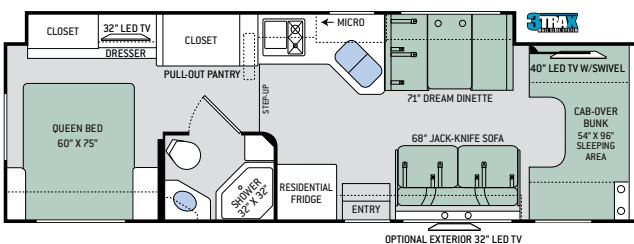

28Z

29G

30D

31E

31W

31Y

3TRAX™ is our in-wall slideout system, housing all the moving and mechanical parts within the sidewall of the motorhome. This triple track design supports large rooms, like those found in full-wall slideouts, ensuring simple, reliable, maintenance-free operation. What sets 3TRAX™ apart is the patented rail system, in-floor roller guides and electric motor design. For more information, visit thormotorcoach.com/3TRAX.