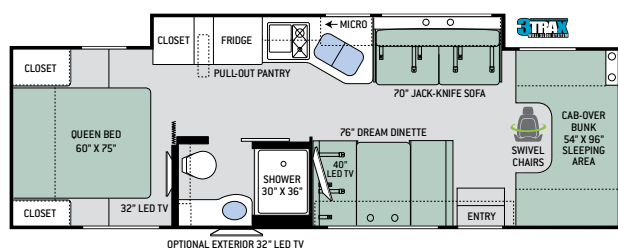

28Z

29G

30D

31E

31W

31Y

3TRAX™ is our in-wall slideout system, housing all the moving and mechanical parts within the sidewall of the motorhome. This triple track design supports large rooms, like those found in full-wall slideouts, ensuring simple, reliable, maintenance-free operation. What sets 3TRAX™ apart is the patented rail system, in-floor roller guides and electric motor design. For more information, visit thormotorcoach.com/3TRAX.