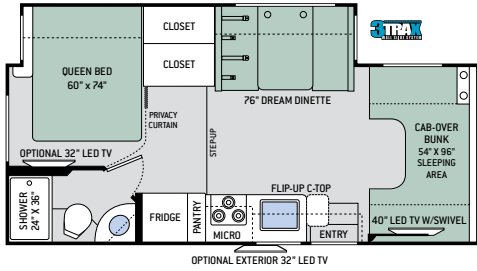

Floor Plans

22B

22E

23U

24F

26B

28Z

29G

30D

31E

31W

31Y

3TRAX™ is our in-wall slideout system, housing all the moving and mechanical parts within the sidewall of the motorhome. This triple track design supports large rooms, like those found in full-wall slideouts, ensuring simple, reliable, maintenance-free operation. What sets 3TRAX™ apart is the patented rail system, in-floor roller guides and electric motor design. For more information, visit thormotorcoach.com/3TRAX.