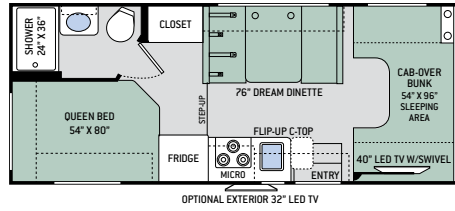

Floor Plans

22B

22E

23U

24F

26B

28Z

29G

30D

31E

31W

31Y

3TRAX™ is our in-wall slideout system, housing all the moving and mechanical parts within the sidewall of the motorhome. This triple track design supports large rooms, like those found in full-wall slideouts, ensuring simple, reliable, maintenance-free operation. What sets 3TRAX™ apart is the patented rail system, in-floor roller guides and electric motor design. For more information, visit thormotorcoach.com/3TRAX.