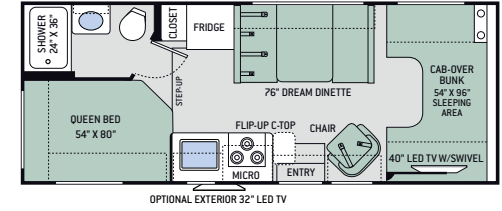

Floor Plans

22B

22E

23U

24F

26B

28Z

29G

30D

31E

31W

31Y

3TRAX™ is our in-wall slideout system, housing all the moving and mechanical parts within the sidewall of the motorhome. This triple track design supports large rooms, like those found in full-wall slideouts, ensuring simple, reliable, maintenance-free operation. What sets 3TRAX™ apart is the patented rail system, in-floor roller guides and electric motor design. For more information, visit thormotorcoach.com/3TRAX.