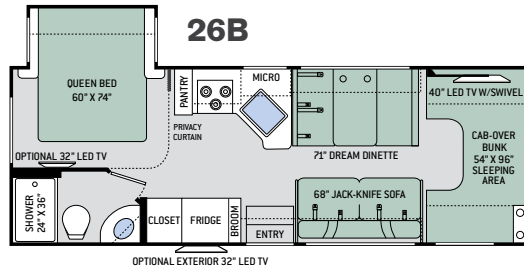

28Z

29G

30D

31E

31W

31Y

3TRAX™ is our in-wall slideout system, housing all the moving and mechanical parts within the sidewall of the motorhome. This triple track design supports large rooms, like those found in full-wall slideouts, ensuring simple, reliable, maintenance-free operation. What sets 3TRAX™ apart is the patented rail system, in-floor roller guides and electric motor design. For more information, visit thormotorcoach.com/3TRAX.