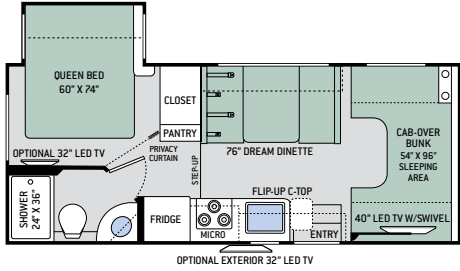

Floor Plans

22B