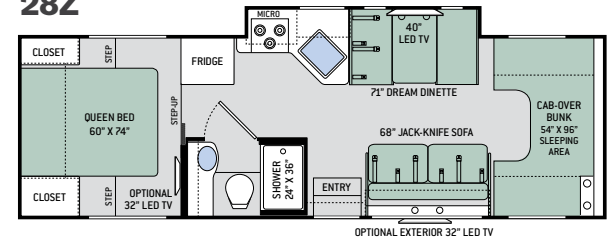

Floor Plans

22B

22E

23U

24F

26B

28Z

29G

30D

31E

31W

31Y

3TRAX™ is our in-wall slideout system, housing all the moving and mechanical parts within the sidewall of the motorhome. This triple track design supports large rooms, like those found in full-wall slideouts, ensuring simple, reliable, maintenance-free operation. What sets 3TRAX™ apart is the patented rail system, in-floor roller guides and electric motor design. For more information, visit thormotorcoach.com/3TRAX.