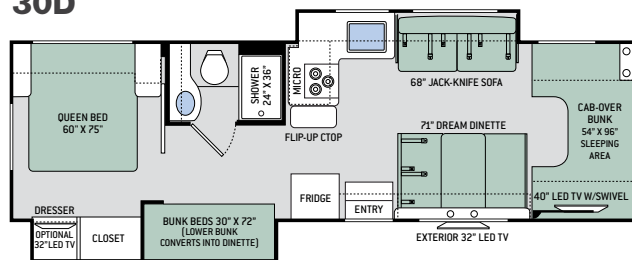

28Z

29G

30D

31E

31W

31Y

3TRAX™ is our in-wall slideout system, housing all the moving and mechanical parts within the sidewall of the motorhome. This triple track design supports large rooms, like those found in full-wall slideouts, ensuring simple, reliable, maintenance-free operation. What sets 3TRAX™ apart is the patented rail system, in-floor roller guides and electric motor design. For more information, visit thormotorcoach.com/3TRAX.