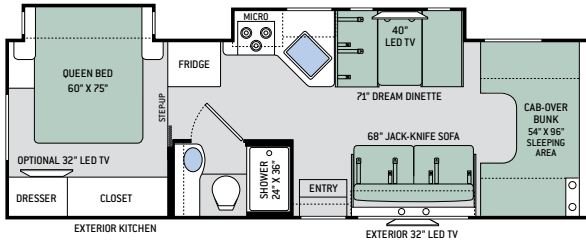

Floor Plans

22B

22E

23U

24F

26B

28Z

29G

30D

31E

31W

31Y

3TRAX™ is our in-wall slideout system, housing all the moving and mechanical parts within the sidewall of the motorhome. This triple track design supports large rooms, like those found in full-wall slideouts, ensuring simple, reliable, maintenance-free operation. What sets 3TRAX™ apart is the patented rail system, in-floor roller guides and electric motor design. For more information, visit thormotorcoach.com/3TRAX.