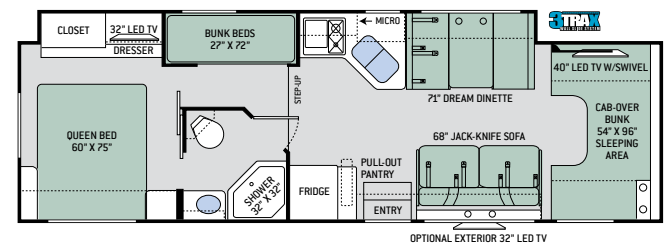

28Z

29G

30D

31E

31W

31Y

3TRAX™ is our in-wall slideout system, housing all the moving and mechanical parts within the sidewall of the motorhome. This triple track design supports large rooms, like those found in full-wall slideouts, ensuring simple, reliable, maintenance-free operation. What sets 3TRAX™ apart is the patented rail system, in-floor roller guides and electric motor design. For more information, visit thormotorcoach.com/3TRAX.