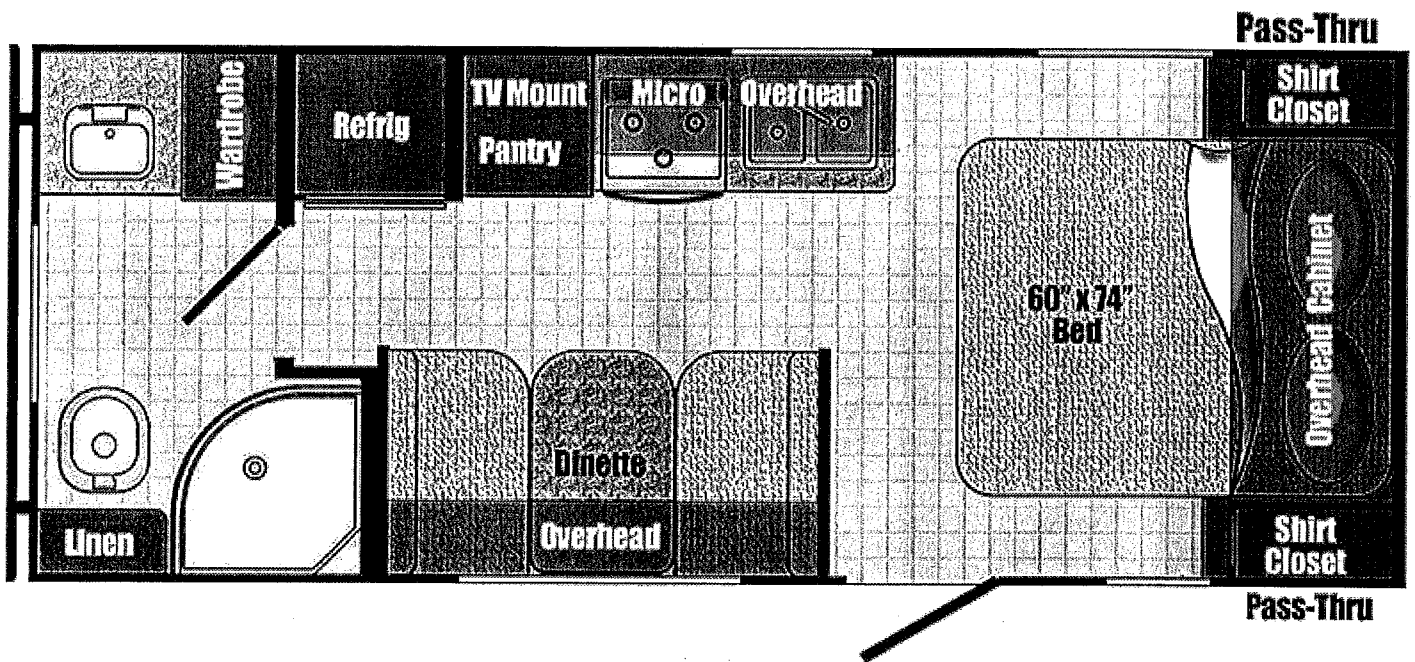

FAMILY OWNED SINCE 1983

Vintage CRUISER

[CLICK HERE FOR VINTAGE CRUISER MENU](#)

Light Weight Trailers | 19RBS

[View All Floorplans](#)

360Tour Gallery

Vintage Cruiser 19RBS

Explore 3D Space

POWERED BY

Specifications

KEY SPECIFICATIONS	
Length	23'1"
Width	7'6"
Exterior Height	10'2"
Interior Height	83"
ADDITIONAL SPECS	
Dry Weight	3,119
Hitch Weight	390
Net Carrying Capacity	1,261
Fresh Water	21
Grey Tank	33
Black Tank	33
Furnace	25,000 BTU
Water Heater	Tankless
LP Tank	2 x 20