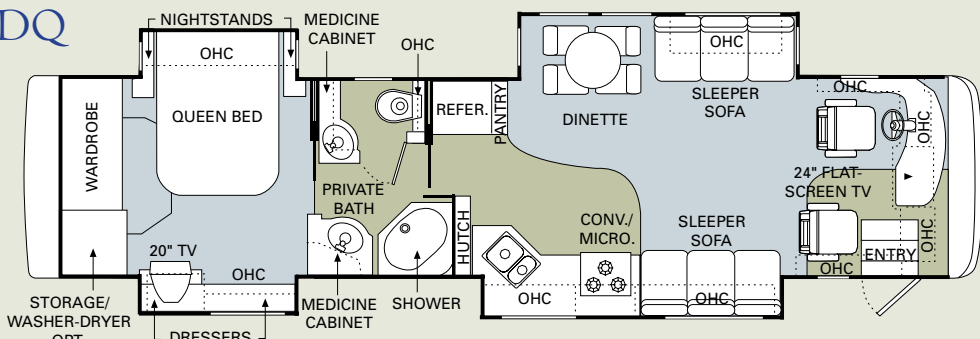

CHEETAH FLOORPLANS

36SKT

36PDD

38PDQ

40PMT

OPTIONS

- Arched Back Wood Booth Dinette
- Curbside Computer Table and OptimaLeather™ Euro-Recliner w/Ottoman
- Fabric Hide-A-Bed Sofa w/Air Mattress
- OptimaLeather™ Euro-Recliner w/Heat, Massage and Ottoman
- Swivel Glider Barrel Chair in the Bedroom
- Ultraleather™ J-Lounge
- Ultraleather™ Hide-A-Bed Sofa w/Air Mattress