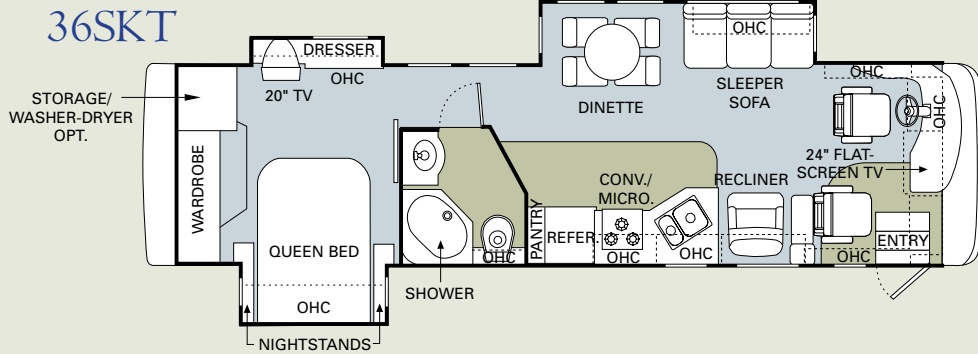

The 2006 Cheetah

ANOTHER STANDARD FEATURE: PEACE OF MIND

As a Safari owner, you can be sure we're standing behind you. Wherever your travels lead, you can count on us to be only a phone call away. Our staff is available 24/7/365 to help you with virtually any situation that may arise — with troubleshooting, operational instruction or facilitating repairs at the nearest of our 350 nationwide service centers. In addition, you'll be enrolled in our Owner Advantage Roadside Assistance Program free of charge for your first year of ownership — providing additional emergency assistance, including towing, tire repairs and many more services around the clock. In short, when you purchase an RV from Monaco Coach Corporation, you get a wider array of benefits than any other manufacturer can offer. To see it all for yourself, call 1-800-634-0855 or 1-800-650-7337 to arrange a tour of one of our state-of-the-art production facilities in Oregon or Indiana.

CHEETAH FLOORPLANS

36SKT