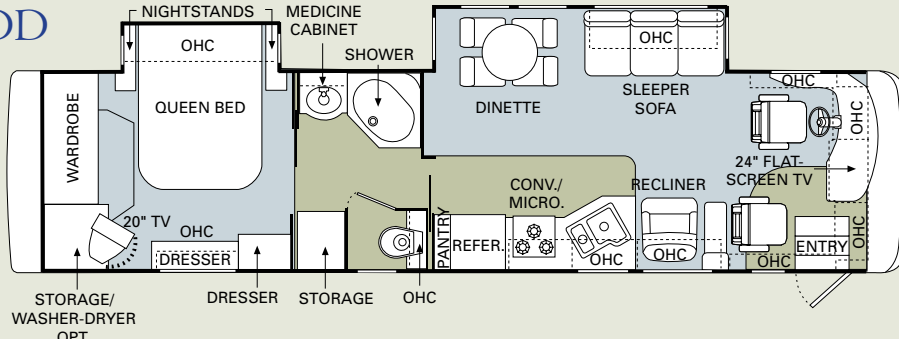

The 2006 Cheetah

ANOTHER STANDARD FEATURE: PEACE OF MIND

As a Safari owner, you can be sure we're standing behind you. Wherever your travels lead, you can count on us to be only a phone call away. Our staff is available 24/7/365 to help you with virtually any situation that may arise — with troubleshooting, operational instruction or facilitating repairs at the nearest of our 350 nationwide service centers. In addition, you'll be enrolled in our Owner Advantage Roadside Assistance Program free of charge for your first year of ownership — providing additional emergency assistance, including towing, tire repairs and many more services around the clock. In short, when you purchase an RV from Monaco Coach Corporation, you get a wider array of benefits than any other manufacturer can offer. To see it all for yourself, call 1-800-634-0855 or 1-800-650-7337 to arrange a tour of one of our state-of-the-art production facilities in Oregon or Indiana.

CHEETAH FLOORPLANS

OPTIONS

- Arched Back Wood Booth Dinette
- Curbside Computer Table and OptimaLeather™ Euro-Recliner w/Ottoman
- Fabric Hide-A-Bed Sofa w/Air Mattress
- OptimaLeather™ Euro-Recliner w/Heat, Massage and Ottoman
- Swivel Glider Barrel Chair in the Bedroom
- Ultraleather™ J-Lounge
- Ultraleather™ Hide-A-Bed Sofa w/Air Mattress

Optional features will vary by floorplan. See Features & Options.