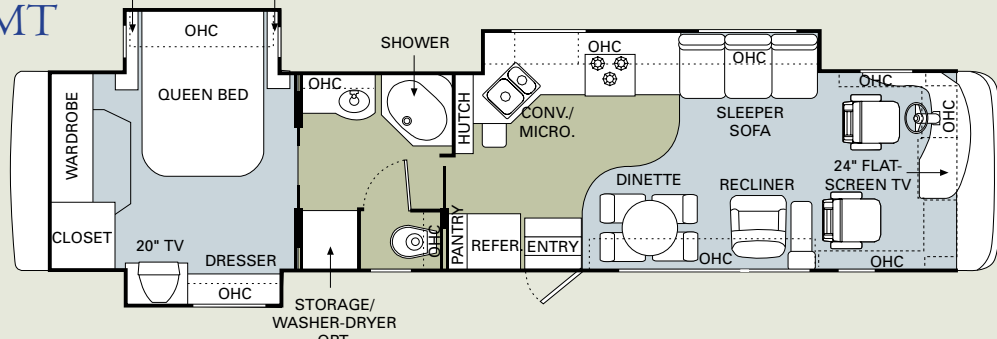

CHEETAH FLOORPLANS

36SKT

36PDD

38PDQ

40PMT

OPTIONS

- Arched Back Wood Booth Dinette
- Curbside Computer Table and OptimaLeather™ Euro-Recliner w/Ottoman
- Fabric Hide-A-Bed Sofa w/Air Mattress
- OptimaLeather™ Euro-Recliner w/Heat, Massage and Ottoman
- Swivel Glider Barrel Chair in the Bedroom
- Ultraleather™ J-Lounge
- Ultraleather™ Hide-A-Bed Sofa w/Air Mattress