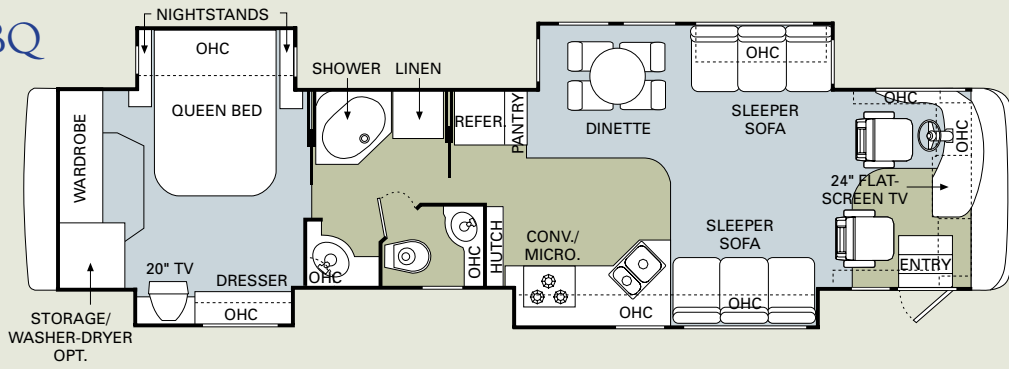

40PLQ

40PBQ