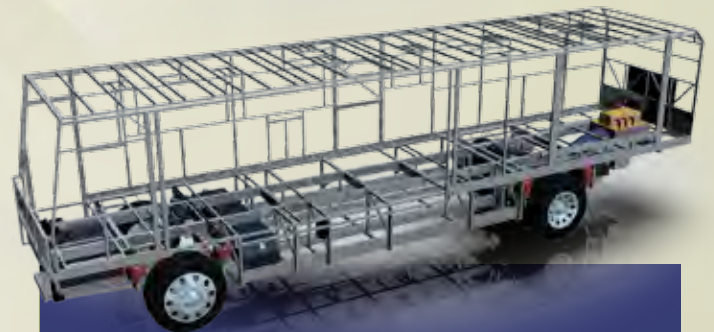

RR8R - SERIES CUSTOM CHASSIS

Available only on 40SFD floorplan.

Eight outboard-mounted airbags work in conjunction with eight gas-powered shock absorbers to prevent road trauma from ever reaching the coach.