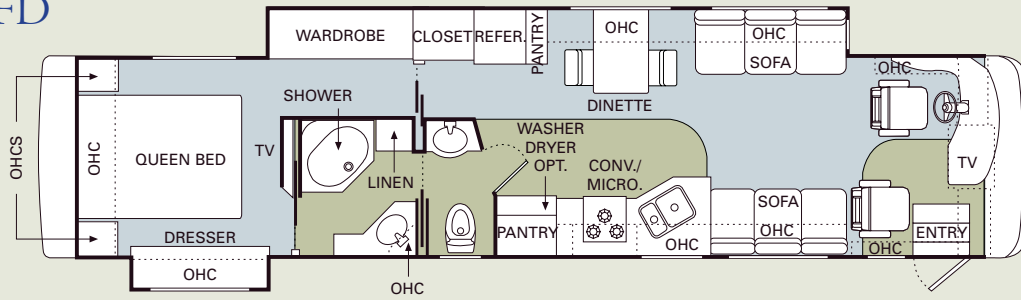

Optional features will vary by floorplan. See Features & Options.

40PBQ

40PLQ

40SFD

WEIGHTS & MEASUREMENTS

		36SKT	36PDD	38PDQ	40PMT	40PBQ	40PLQ	40SFD
Weight Ratings (Lbs.)	Gross Vehicle	32,000	32,000	32,000	32,000	32,000	32,000	33,000
	Gross Combined *	42,000	42,000	42,000	42,000	42,000	42,000	43,000
	Front Gross Axle	12,000	12,000	12,000	12,000	12,000	12,000	13,000
	Rear Gross Axle	20,000	20,000	20,000	20,000	20,000	20,000	20,000
Measurements	Wheelbase	228"	228"	252"	270"	270"	270"	261"
	Overall Length	37'1"	37'1"	39'1"	40'7"	40'7"	40'7"	40'10"
	Overall Height with A/C	12'9"	12'9"	12'9"	12'9"	12'9"	12'9"	12'9"
	Interior Height	7'	7'	7'	7'	7'	7'	7'
	Interior Width	94.5"	94.5"	94.5"	94.5"	94.5"	94.5"	94.5"
	Exterior Width	100.5"	100.5"	100.5"	100.5"	100.5"	100.5"	100.5"
Tank Capacities (Gal.)**	Water Heater	10	10	10	10	10	10	10
	Gray Tank	55	55	55	55	55	55	60
	Black Tank	39	39	39	39	39	39	40
	Fresh Tank	95	95	95	95	95	95	100
	LP Tank ***	38	38	38	38	38	38	40
	Fuel Tank	90	90	90	90	90	90	100