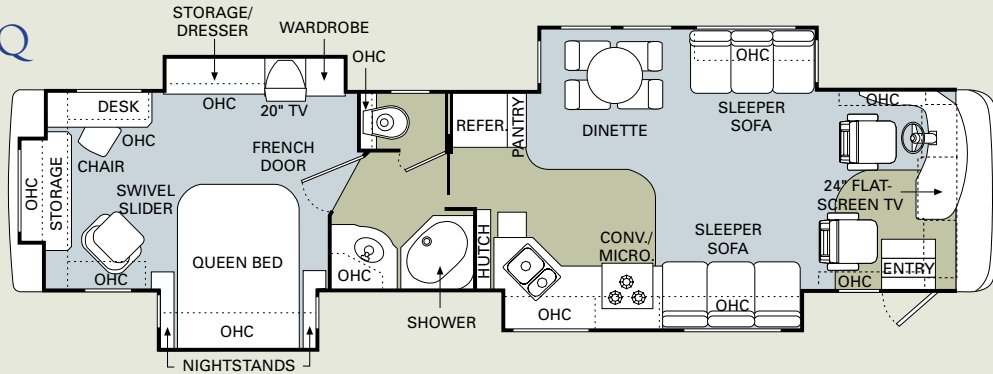

WEIGHTS & MEASUREMENTS

		36SKT	36PDD	38PDQ	40PMT	40PBQ	40PLQ	40SFD
Weight Ratings (Lbs.)	Gross Vehicle	32,000	32,000	32,000	32,000	32,000	32,000	33,000
	Gross Combined *	42,000	42,000	42,000	42,000	42,000	42,000	43,000
	Front Gross Axle	12,000	12,000	12,000	12,000	12,000	12,000	13,000
	Rear Gross Axle	20,000	20,000	20,000	20,000	20,000	20,000	20,000
Measurements	Wheelbase	228"	228"	252"	270"	270"	270"	261"
	Overall Length	37'1"	37'1"	39'1"	40'7"	40'7"	40'7"	40'10"
	Overall Height with A/C	12'9"	12'9"	12'9"	12'9"	12'9"	12'9"	12'9"
	Interior Height	7'	7'	7'	7'	7'	7'	7'
	Interior Width	94.5"	94.5"	94.5"	94.5"	94.5"	94.5"	94.5"
	Exterior Width	100.5"	100.5"	100.5"	100.5"	100.5"	100.5"	100.5"
Tank Capacities (Gal.)**	Water Heater	10	10	10	10	10	10	10
	Gray Tank	55	55	55	55	55	55	60
	Black Tank	39	39	39	39	39	39	40
	Fresh Tank	95	95	95	95	95	95	100
	LP Tank ***	38	38	38	38	38	38	40
	Fuel Tank	90	90	90	90	90	90	100

* Towing capacity is limited by GCWR; your vehicle's towing capacity is the difference between the GCWR and the actual vehicle weight, including all water, fuel, passengers and cargo. Your towed vehicle should be equipped with auxiliary brakes if the weight of the towed vehicle exceeds 1,000 lbs. Consult your Owner's Manual for further towing information.

** All tank capacities are estimated based upon calculations provided by the tank manufacturers and represent approximate capacities. The actual "usable capacity" may be greater or less than the estimated capacities based upon fabrication and installation of the tanks.

*** Actual filled LP capacity is 80% of listing due to safety shut-off required on tank.