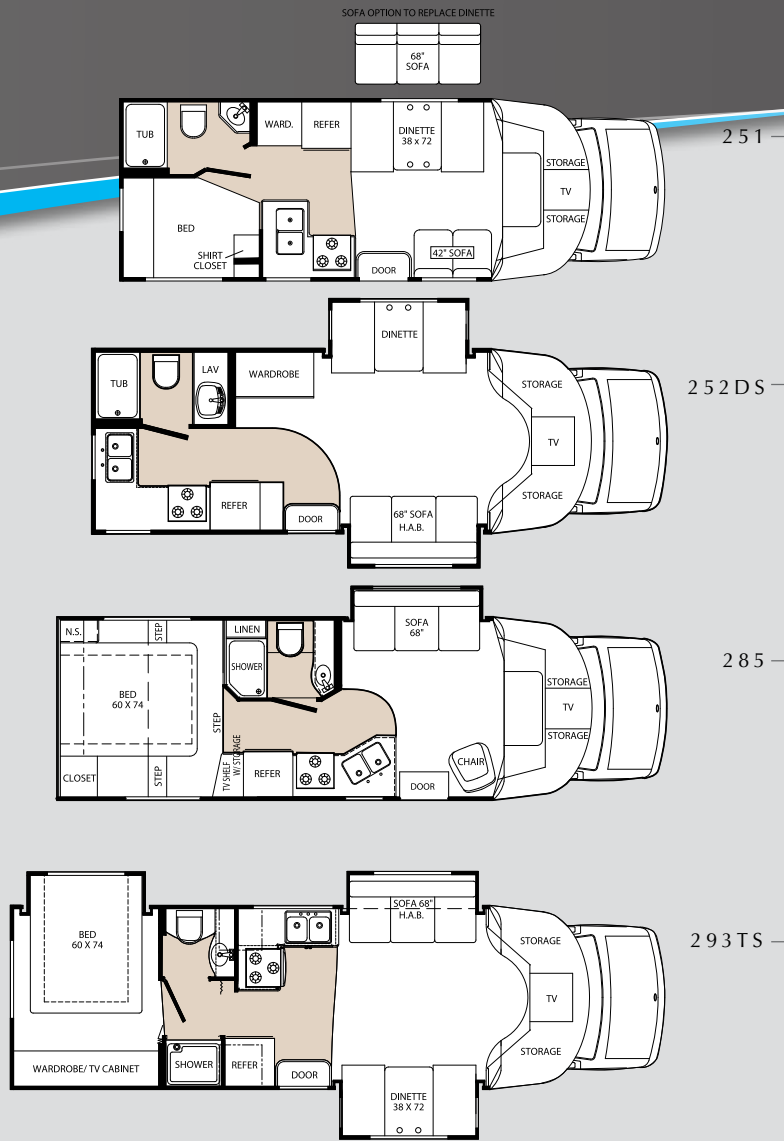

Weights*	213	214	235S	251	252DS	285	293TS
Ford Chassis	6.8L	6.8L	6.8L	6.8L	6.8L	6.8L	6.8L
Wheel Base	138"	138"	158"	176"	194"	190"	198"
GVWR	11,500	11,500	11,500	14,500	14,500	14,500	14,500
GCWR	18,500	18,500	18,500	20,000	20,000	20,000	20,000
Chev Chassis	6.0L	6.0L	6.0L	6.0L	6.0L	6.0L	6.0L
Wheel Base	139"	139"	159"	177"	195"	N/A	199"
GVWR	12,300	12,300	12,300	14,050	14,050	N/A	14,050
GCWR	16,000	16,000	16,000	17,600	17,600	N/A	17,600
Measurements							
Ext. Length w/o ladder/spare tire (Ford)	21' 11"	21' 5"	22' 7"	25' 1"	26' 2"	27' 11"	29' 3"
Ext. Length w/o ladder/spare tire (Chevy)	22' 10"	22' 4"	23' 6"	26'	26' 8"	N/A	30' 2"
Exterior Height w/ AC	10' 8"	10' 8"	10' 8"	10' 8"	10' 8"	10' 8"	10' 8"
Exterior Width	99"	99"	99"	99"	99"	99"	99"
Interior Height	82"	82"	82"	82"	82"	82"	82"
Awning Size	13'	12'	13'	16'	13'	13'	13'
Capacities							
Fuel Chev/Ford (Gal.)	35/37	35/37	35/55	57/55	57/55	N/A/55	57/55
Propane (Lb.)	42	42	42	42	42	42	42
Fresh Water (Gal.)	35	35	35	35	35	45	34
Black Water (Gal.)	32	27	27	27	27	27	27
Gray Water (Gal.)	32	32	32	32	32	32	32
Furnace BTU's	25,000	25,000	25,000	25,000	25,000	30,000	30,000