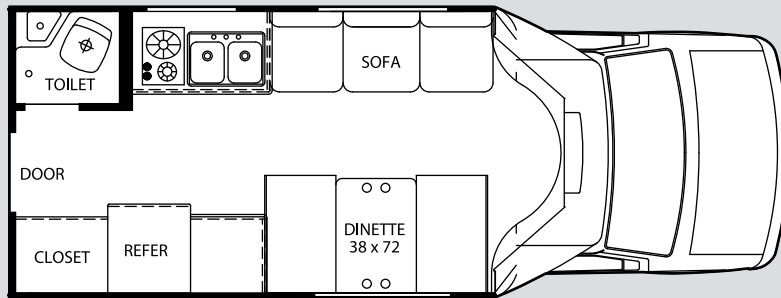

REPLACES PASSENGER SIDE DINETTE

210

SPECIFICATIONS

	Chevy/Ford		Chevy/Ford
Engine	6.0L V-8 / 6.8L V-10	Exterior Width	94"
Wheel Base	139" / 138"	Interior Width	91"
GVWR	12,300 / 10,700	Interior Height	76"
GAWR (Front)	4,300 / 4,600	Awning Size	13'
GAWR (Rear)	8,600 / 7,500	Fuel (Gal.)	37 / 35
GCWR	**	Propane (Lbs.)	42
Exterior Length (w/o Spare Tire)	22' 10" / 21' 11"	Fresh Water Capacity (Gal.)	34
Exterior Height (w/AC)	10' 8"	Waste Water (Gal.)	23
		Gray Water (Gal.)	23
		Furnace BTU's	25,000

1 Weights may vary by options.