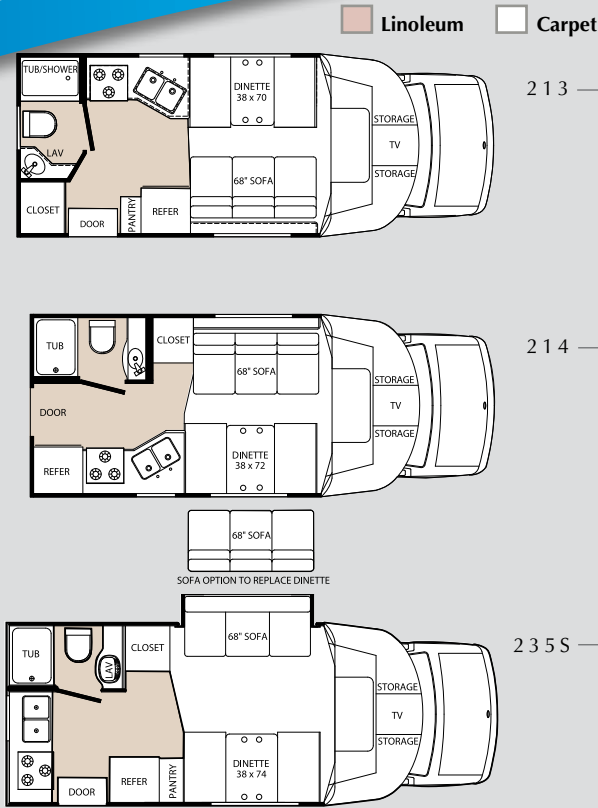

Weights*	213	214	235S	251	252DS	285	293TS
Ford Chassis	6.8L	6.8L	6.8L	6.8L	6.8L	6.8L	6.8L
Wheel Base	138"	138"	158"	176"	194"	190"	198"
GVWR	11,500	11,500	11,500	14,500	14,500	14,500	14,500
GCWR	18,500	18,500	18,500	20,000	20,000	20,000	20,000
Chev Chassis	6.0L	6.0L	6.0L	6.0L	6.0L	6.0L	6.0L
Wheel Base	139"	139"	159"	177"	195"	N/A	199"
GVWR	12,300	12,300	12,300	14,050	14,050	N/A	14,050
GCWR	16,000	16,000	16,000	17,600	17,600	N/A	17,600
Measurements							
Ext. Length w/o ladder/spare tire (Ford)	21' 11"	21' 5"	22' 7"	25' 1"	26' 2"	27' 11"	29' 3"
Ext. Length w/o ladder/spare tire (Chevy)	22' 10"	22' 4"	23' 6"	26'	26' 8"	N/A	30' 2"
Exterior Height w/ AC	10' 8"	10' 8"	10' 8"	10' 8"	10' 8"	10' 8"	10' 8"
Exterior Width	99"	99"	99"	99"	99"	99"	99"
Interior Height	82"	82"	82"	82"	82"	82"	82"
Awning Size	13'	12'	13'	16'	13'	13'	13'
Capacities							
Fuel Chev/Ford (Gal.)	35/37	35/37	35/55	57/55	57/55	N/A/55	57/55
Propane (Lb.)	42	42	42	42	42	42	42
Fresh Water (Gal.)	35	35	35	35	35	45	34
Black Water (Gal.)	32	27	27	27	27	27	27
Gray Water (Gal.)	32	32	32	32	32	32	32
Furnace BTU's	25,000	25,000	25,000	25,000	25,000	30,000	30,000