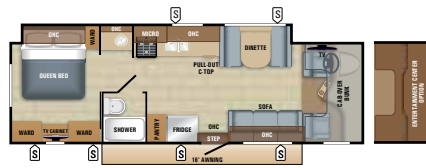

GREYHAWK FLOORPLANS

GREYHAWK | 26Y
Sleeps: 5-8

GREYHAWK | 29ME
Sleeps: 5-8

GREYHAWK | 29MV
Sleeps: 5-8

GREYHAWK | 29W
Sleeps: 6-8

GREYHAWK | 30X
Sleeps: 5-7

GREYHAWK | 31DS
Sleeps: 5-7

GREYHAWK | 31FS
Sleeps: 7-11