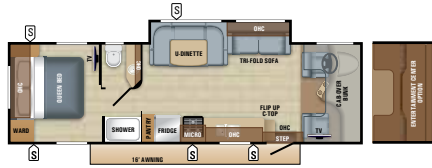

GREYHAWK | 29W
Sleeps: 6-8