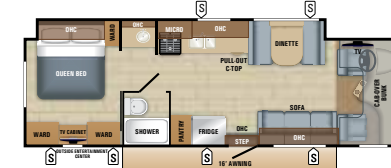

GREYHAWK PRESTIGE | 30XP
Sleeps: 5-7