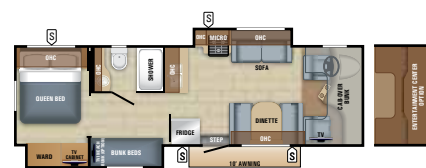

GREYHAWK FLOORPLANS

GREYHAWK | 26Y
Sleeps: 5-8

GREYHAWK | 29ME
Sleeps: 5-8

GREYHAWK | 29MV
Sleeps: 5-8

GREYHAWK | 29W
Sleeps: 6-8

GREYHAWK | 30X
Sleeps: 5-7

GREYHAWK | 31DS
Sleeps: 5-7

GREYHAWK | 31FS
Sleeps: 7-11