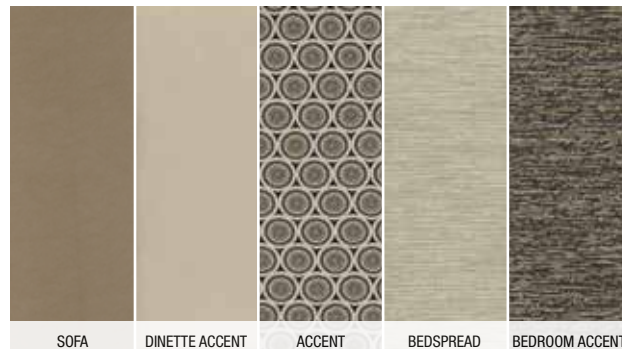

MELBOURNE FLOORPLANS

MELBOURNE SPECS

MODELS		DIMENSIONS				TANKS (GALS.)		
FLOORPLAN	EXTERIOR LENGTH	EXTERIOR WIDTH	EXTERIOR HEIGHT (WITH A/C)	INTERIOR HEIGHT	WHEEL BASE	FRESH WATER CAPACITY (INCLUDES WATER HEATER)	GREY WASTE WATER CAPACITY	BLACK WASTE WATER CAPACITY
24K	25' 2"	94"	11' 5"	83"	170"	49	32	32
24L	25' 2"	94"	11' 5"	83"	170"	49	32	32

Gross Vehicle Weight Rating (GVWR): The maximum permissible weight of the motorhome, including the Unloaded Vehicle Weight (UVW) plus passengers, personal items, all cargo, fluids, options and dealer-installed accessories. The GVWR is equal to or greater than the sum of the UVW and the Cargo Carrying Capacity.

Gross Combined Weight Rating (GCWR): The maximum allowable combined weight of the motorhome used as a tow vehicle and the attached towed vehicle. It is important for your safety and enjoyment that you are aware of the weights and tow ratings of the RV you select. Consult a competent advisor for questions or advice.

Whether you are new to RVing or a veteran, get a feel for the performance of your RV before heading out on the roadways. When you tow a vehicle with your RV, you must drive differently than when you drive a single vehicle. Practice hooking up, driving, backing up and braking in a safe environment or seek out professional instruction. Jayco affixes a weight label to each RV which lists weight information for that vehicle. Refer to that label to verify the vehicle will meet your requirements.

MELBOURNE INTERIOR DÉCOR

CHIFFON

REGAL

SANDALWOOD