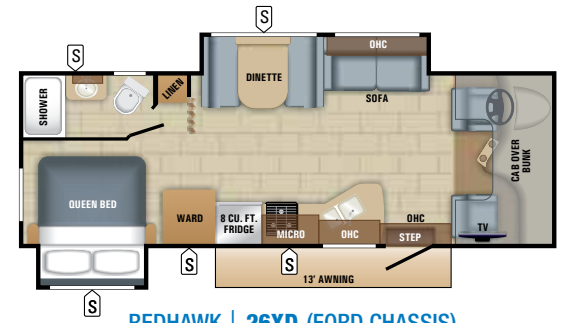

GLASS TILE KITCHEN BACKSPLASH

29KX BEDROOM

STAINLESS STEEL BATHROOM SINK

REDHAWK FLOORPLANS

REDHAWK | 22J (FORD® CHASSIS)
Sleeps: 4-6

REDHAWK | 26X1 (CHEVROLET® CHASSIS)
Sleeps: 5-7

REDHAWK | 26XD (FORD CHASSIS)
Sleeps: 5-7