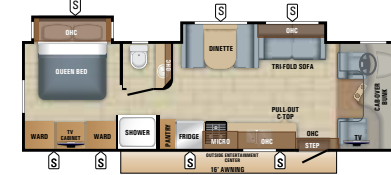

GREYHAWK PRESTIGE FLOORPLANS

GREYHAWK PRESTIGE | 29MVP
Sleeps: 5-8