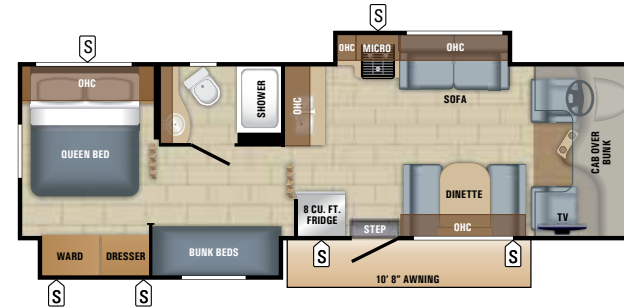

REDHAWK | 31XL (FORD CHASSIS)
Sleeps: 7-11