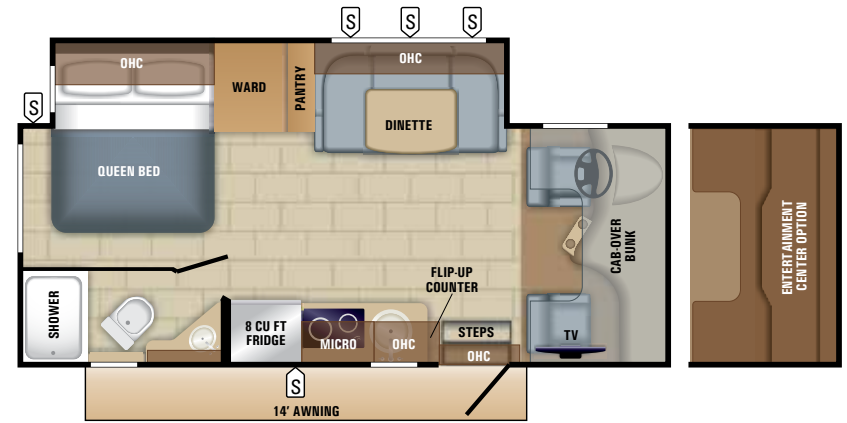

24K PASS-THROUGH STORAGE WITH SLAM-LATCH™ AND LIGHT

24K BEDROOM

ELECTRIC PATIO AWNING WITH LED LIGHTING

MELBOURNE FLOORPLANS

MELBOURNE | 24K
Sleeps: 4-6

MELBOURNE | 24L
Sleeps: 5-6

MELBOURNE SPECS

MODELS		DIMENSIONS				TANKS (GALS.)		
FLOORPLAN	EXTERIOR LENGTH	EXTERIOR WIDTH	EXTERIOR HEIGHT (WITH A/C)	INTERIOR HEIGHT	WHEEL BASE	FRESH WATER CAPACITY (INCLUDES WATER HEATER)	GREY WASTE WATER CAPACITY	BLACK WASTE WATER CAPACITY
24K	25' 2"	94"	11' 5"	83"	170"	49	32	32
24L	25' 2"	94"	11' 5"	83"	170"	49	32	32