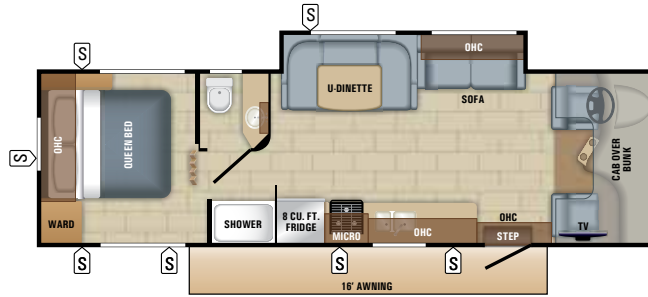

GLASS TILE KITCHEN BACKSPLASH

29KX BEDROOM

STAINLESS STEEL BATHROOM SINK

REDHAWK FLOORPLANS

REDHAWK | 22J (FORD® CHASSIS)
Sleeps: 4-6

REDHAWK | 26X1 (CHEVROLET® CHASSIS)
Sleeps: 5-7

REDHAWK | 26XD (FORD CHASSIS)
Sleeps: 5-7