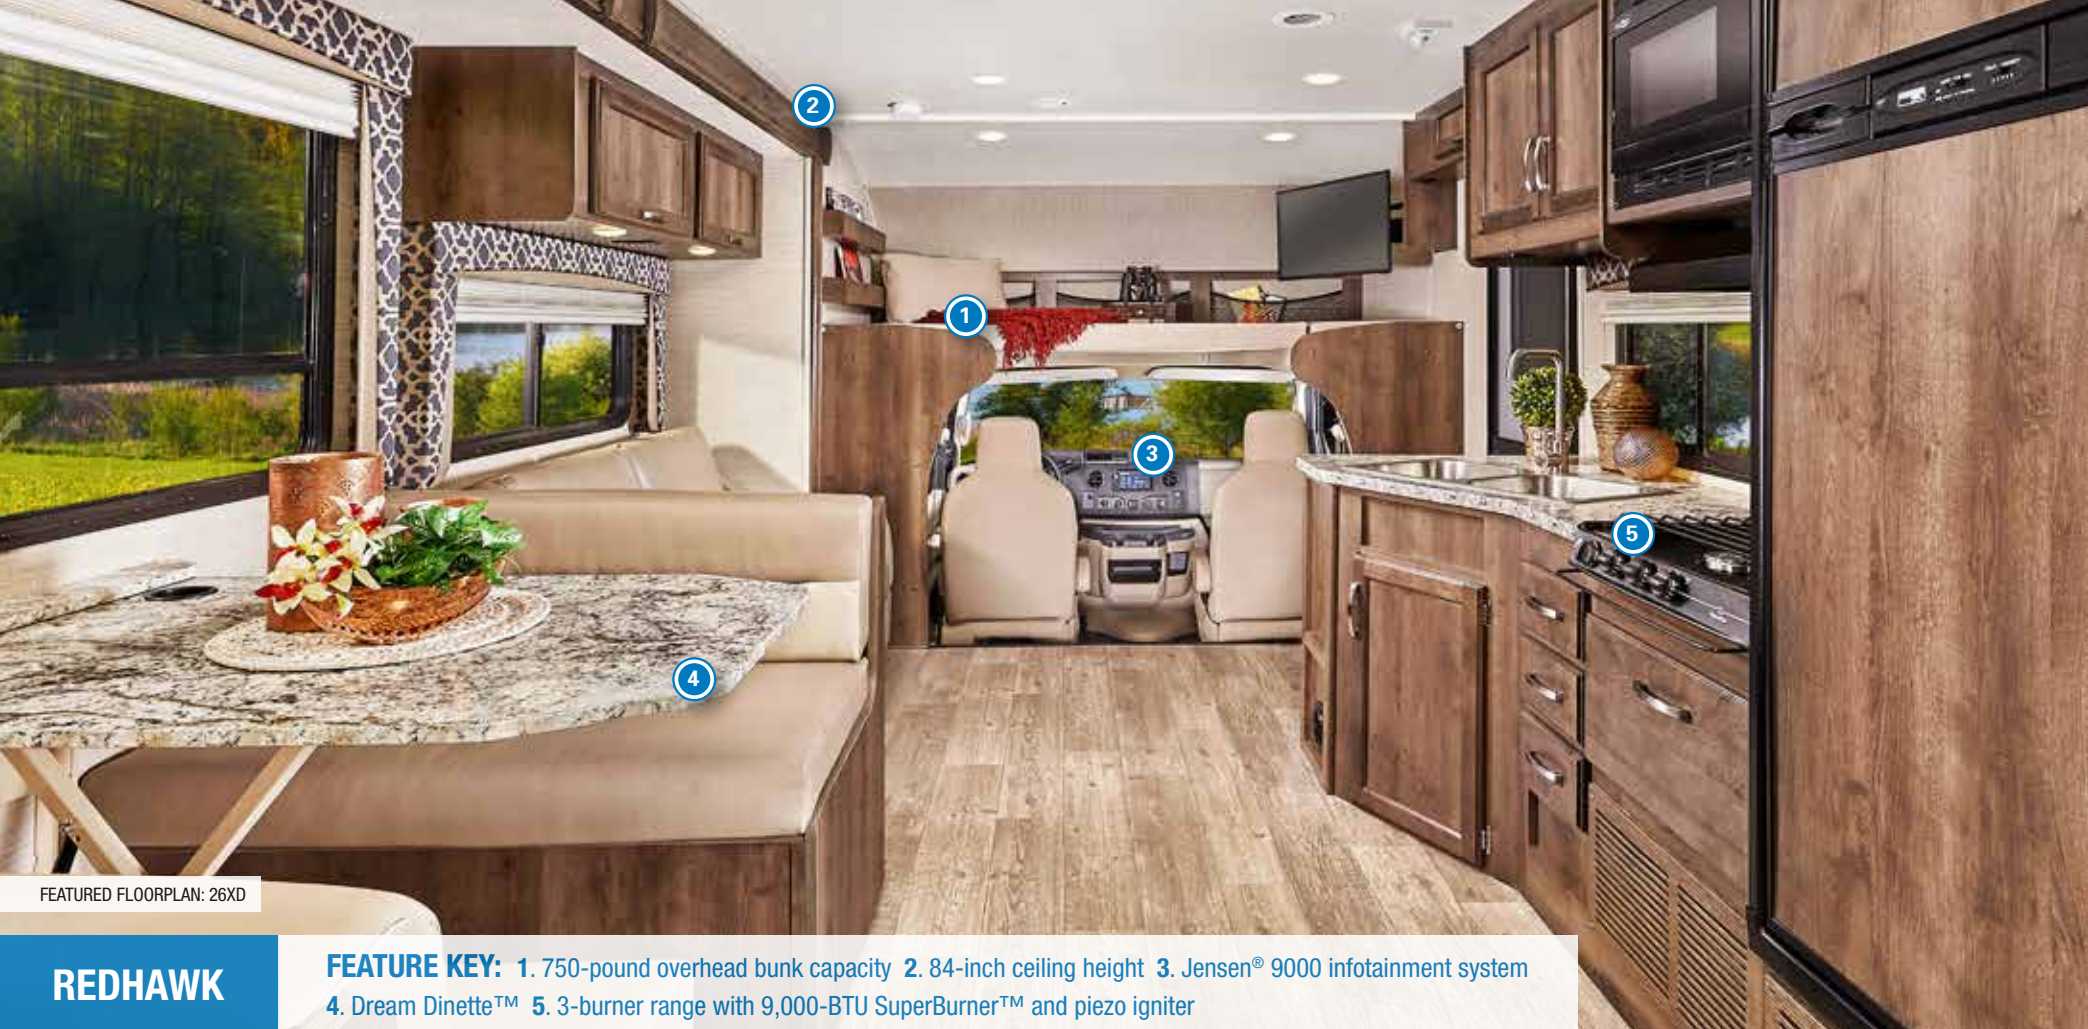

FEATURED FLOORPLAN: 26XD

REDHAWK

FEATURE KEY: 1. 750-pound overhead bunk capacity 2. 84-inch ceiling height 3. Jensen® 9000 infotainment system 4. Dream Dinette™ 5. 3-burner range with 9,000-BTU SuperBurner™ and piezo igniter