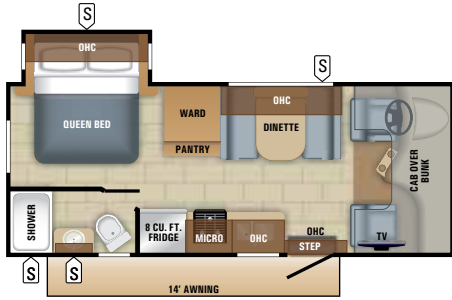

GLASS TILE KITCHEN BACKSPLASH

29KX BEDROOM

STAINLESS STEEL BATHROOM SINK

REDHAWK FLOORPLANS

REDHAWK | 22J (FORD® CHASSIS)
Sleeps: 4-6

REDHAWK | 26X1 (CHEVROLET® CHASSIS)
Sleeps: 5-7

REDHAWK | 26XD (FORD CHASSIS)
Sleeps: 5-7