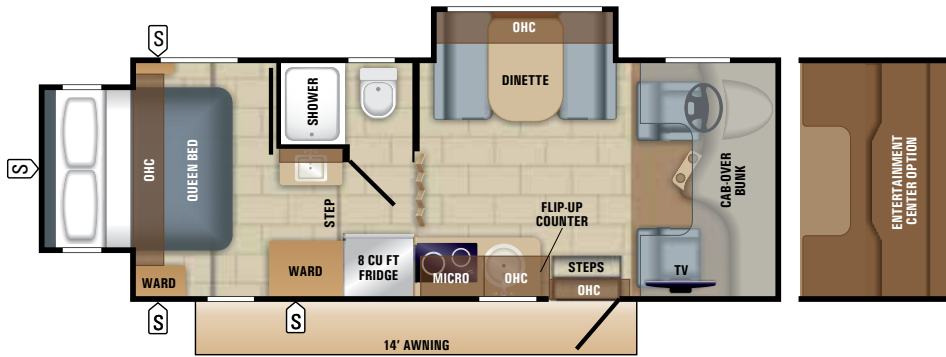

24K PASS-THROUGH STORAGE WITH SLAM-LATCH™ AND LIGHT

24K BEDROOM

ELECTRIC PATIO AWNING WITH LED LIGHTING

MELBOURNE FLOORPLANS

MELBOURNE | 24K
Sleeps: 4-6

MELBOURNE | 24L
Sleeps: 5-6

MELBOURNE SPECS

MODELS		DIMENSIONS				TANKS (GALS.)		
FLOORPLAN	EXTERIOR LENGTH	EXTERIOR WIDTH	EXTERIOR HEIGHT (WITH A/C)	INTERIOR HEIGHT	WHEEL BASE	FRESH WATER CAPACITY (INCLUDES WATER HEATER)	GREY WASTE WATER CAPACITY	BLACK WASTE WATER CAPACITY
24K	25' 2"	94"	11' 5"	83"	170"	49	32	32
24L	25' 2"	94"	11' 5"	83"	170"	49	32	32