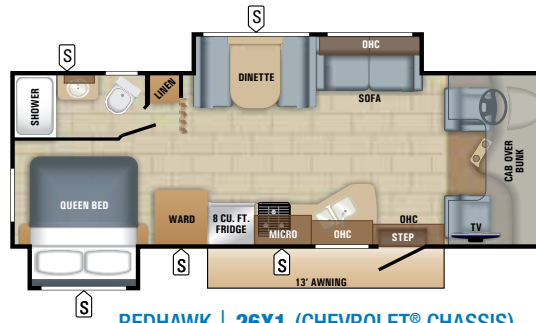

GLASS TILE KITCHEN BACKSPLASH

29KX BEDROOM

STAINLESS STEEL BATHROOM SINK

REDHAWK FLOORPLANS

REDHAWK | 22J (FORD® CHASSIS)
Sleeps: 4-6

REDHAWK | 26X1 (CHEVROLET® CHASSIS)
Sleeps: 5-7

REDHAWK | 26XD (FORD CHASSIS)
Sleeps: 5-7