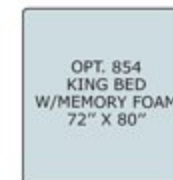

OPT. 854
KING BED
W/MEMORY FOAM
72" X 80"