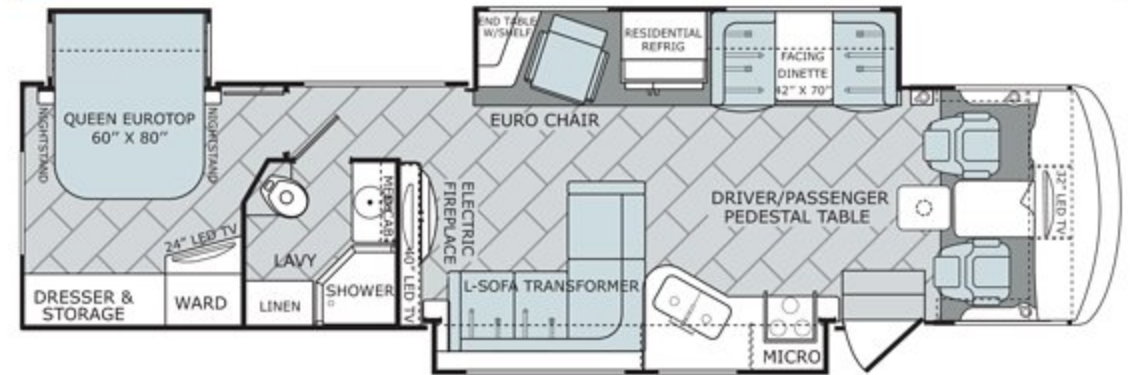

Options: 113, 126, 833, 852

36X

Options: 113, 126, 833

36Y

Options: 113, 126, 833

Available Options

OPT. 113
3-BURNER
COOKTOP
W/OVEN

OPT. 126
WASHER/DRYER
(32A & 34S ONLY)

OPT. 833
FREE-STANDING DINETTE
WITH CREDEZZA

OPT. 852
KING BED
72" X 80"

OPT. 853
QUEEN BED
W/MEMORY FOAM
60" X 75"

OPT. 854
KING BED
W/MEMORY FOAM
72" X 80"

VACATIONERS STANDARDS AND OPTIONS

INTERIOR THROUGHOUT