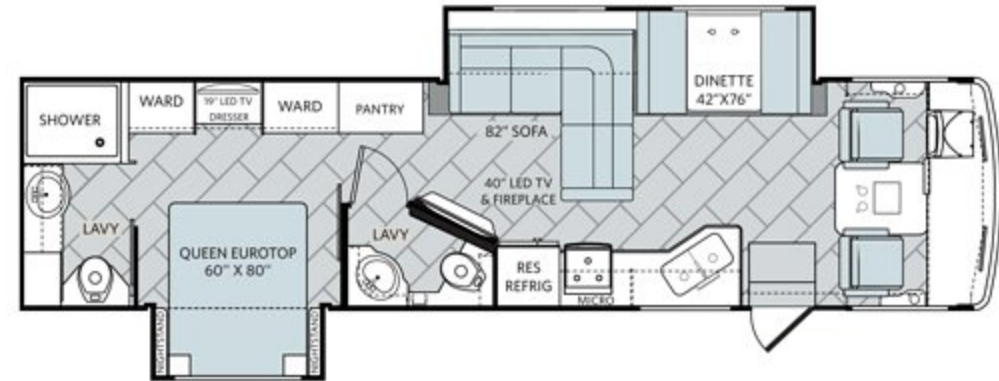

VACATION RIVER FLOOR PLANS

32A

Options: 105, 113, 126, 186

34S

Options: 105, 113, 126, 186

36D

Options: 105, 113, 186

36F