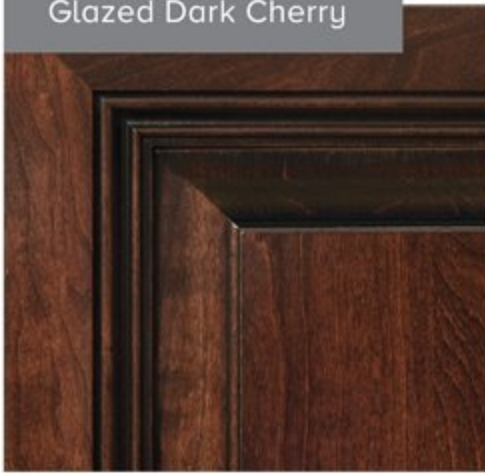

WOOD CHOICES

Glazed Dark Cherry