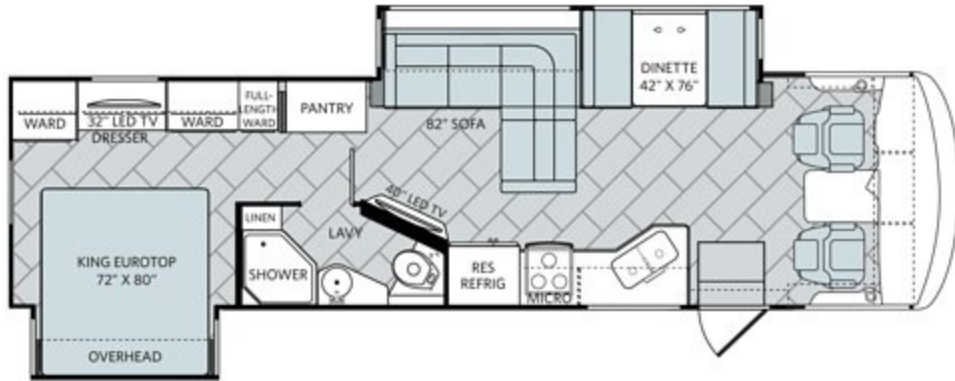

Vacationer XE 32A in Kona Grove décor with Italian Sienna wood cabinetry.

2017 VACATIONER XE

This is living.

The 2017 Vacationer XE was built for Holiday Rambler owners looking for the finer things in life. A soft-touch Lexington sofa helps you relax in front of a 40" flat-screen LED TV as a drop-down queen bed with lift-up underneath storage and overhead cabinet reading lights await you in the master bedroom. With four floorplans available, you're sure to find the whole coach solid-surface countertops and day/night roller shades perfect additions to an already welcome retreat.

VACATION RIVER FLOOR PLANS

32A

Options: 105, 113, 126, 186

34S

Options: 105, 113, 126, 186

36D

Options: 105, 113, 186

36F