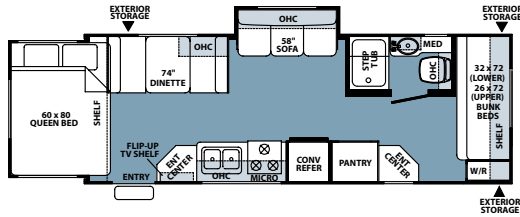

BUNK LATCH

The Roo's new heavy duty latch system gives your bunks a secured close fit every time you pack up.

ROCKWOOD ROO FLOORPLANS

17

19

233

232

183

21SS

23B ★

23SS

21RS - HARD SLIDE

23RS - HARD SLIDE

25RS - HARD SLIDE

26RS - HARD SLIDE

PEACE OF MIND.