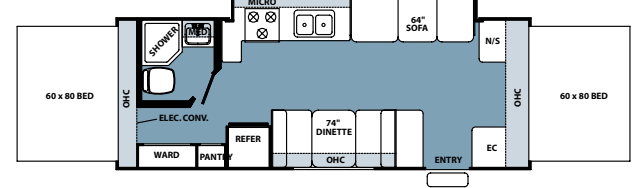

BUNK LATCH

The Roo's new heavy duty latch system gives your bunks a secured close fit every time you pack up.

ROCKWOOD ROO FLOORPLANS

17

19

233

232

183

21SS

23B ★

23SS

21RS - HARD SLIDE

23RS - HARD SLIDE

25RS - HARD SLIDE

26RS - HARD SLIDE

PEACE OF MIND.