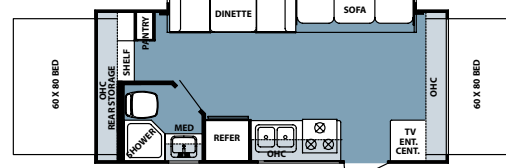

ROCKWOOD ROO FLOORPLANS

17

19

233

232

183

21SS

23B ★

23SS

21RS - HARD SLIDE

23RS - HARD SLIDE

25RS - HARD SLIDE

26RS - HARD SLIDE