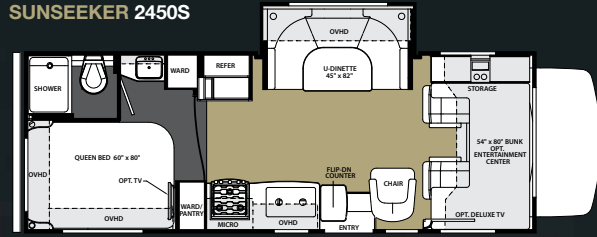

Sunseeker

BY FOREST RIVER

FLOORPLAN OPTIONS

SUNSEEKER 2300

SUNSEEKER 2450S

SUNSEEKER 2500TS

SUNSEEKER 2650S

SUNSEEKER 2700DS