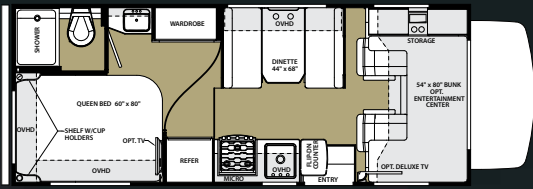

FLOORPLAN OPTIONS

SUNSEEKER 2300