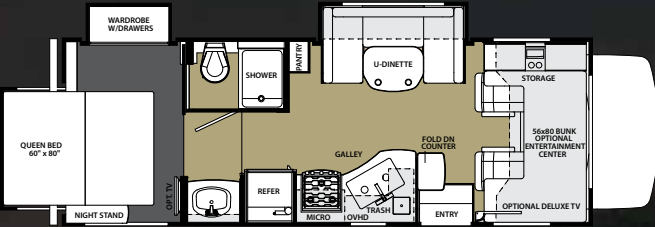

SUNSEEKER 2500TS