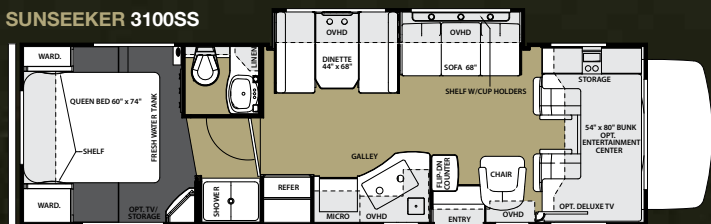

SUNSEEKER 3170DS

SUNSEEKER 3100SS