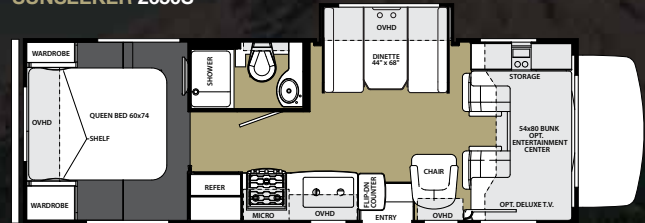

Sunseeker

BY FOREST RIVER

FLOORPLAN OPTIONS

SUNSEEKER 2300

SUNSEEKER 2450S

SUNSEEKER 2500TS

SUNSEEKER 2650S

SUNSEEKER 2700DS