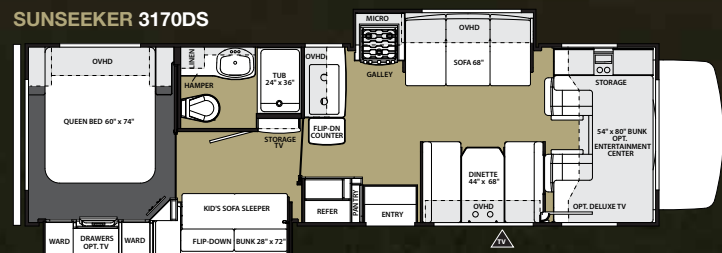

SUNSEEKER 3170DS