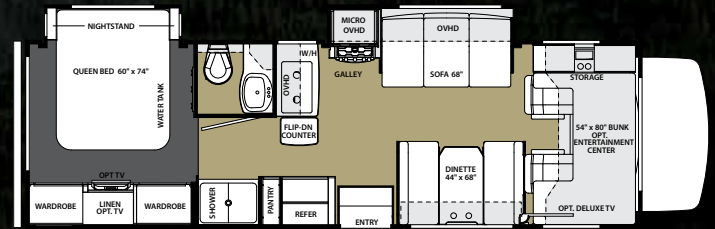

SUNSEEKER 2860DS