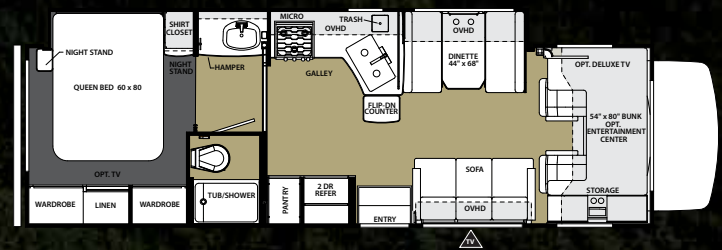

SUNSEEKER 3050S