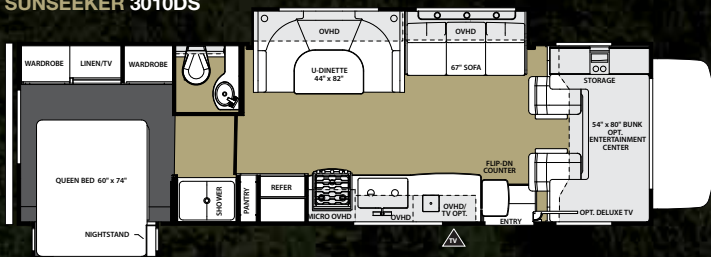

SUNSEEKER 3010DS