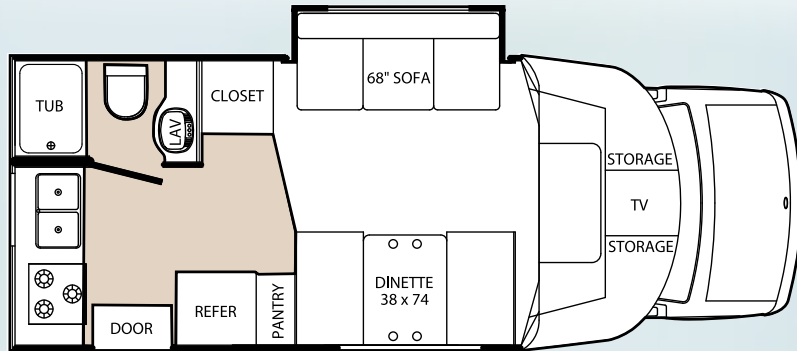

Safari

DAMARA 09

Live out loud.™

REPLACES PASSENGER SIDE SOFA

OPTION A - SOFA

OPTION B - BARREL CHAIRS

213

235S