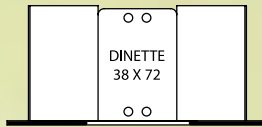

210TS (DAMARA TOURING SEDAN)

REPLACES PASSENGER SIDE SOFA