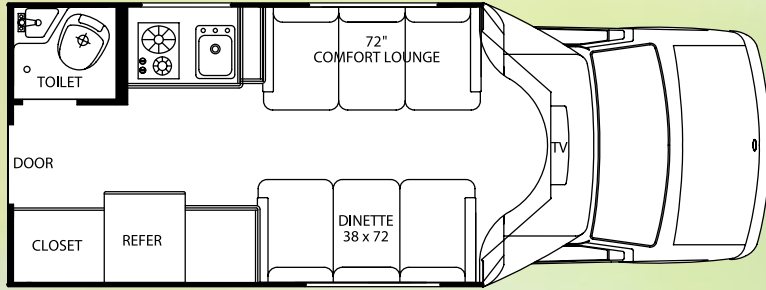

252DS

SOFA OPTION TO REPLACE DINETTE

210TS (DAMARA TOURING SEDAN)

REPLACES PASSENGER SIDE SOFA

OPTION A - DINETTE

OPTION B - BARREL CHAIRS

282

292