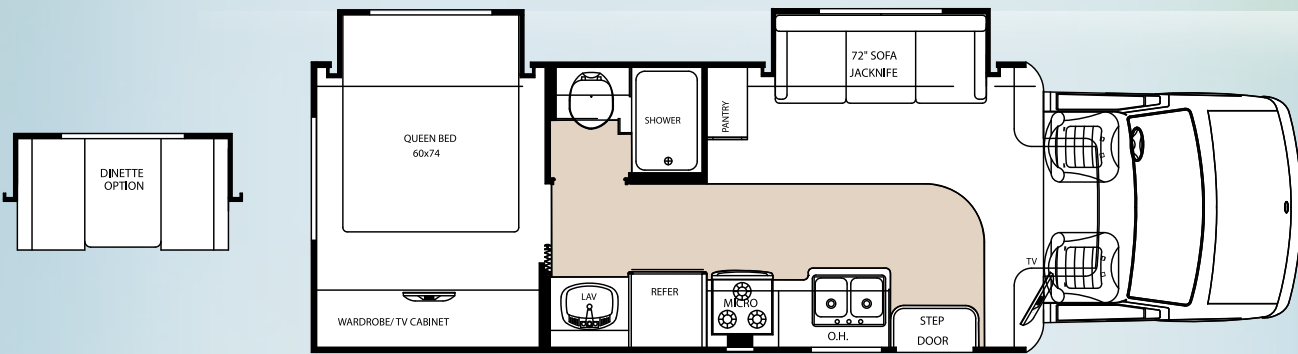

252DS

SOFA OPTION TO REPLACE DINETTE

210TS (DAMARA TOURING SEDAN)

REPLACES PASSENGER SIDE SOFA

OPTION A - DINETTE

OPTION B - BARREL CHAIRS

282

292