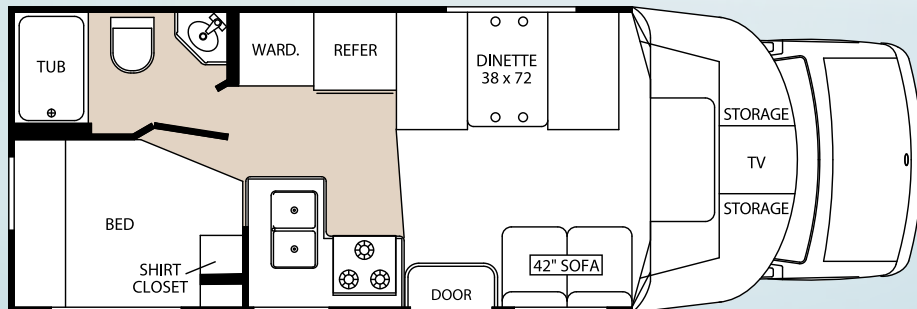

252DS

SOFA OPTION TO REPLACE DINETTE