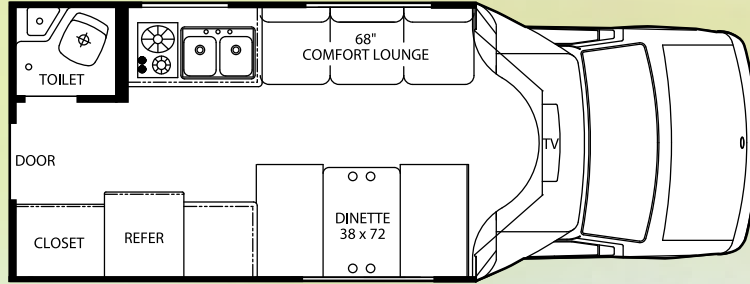

Safari

DAMARA 09

Live out loud.™

REPLACES PASSENGER SIDE SOFA

OPTION A - SOFA

OPTION B - BARREL CHAIRS

213

235S