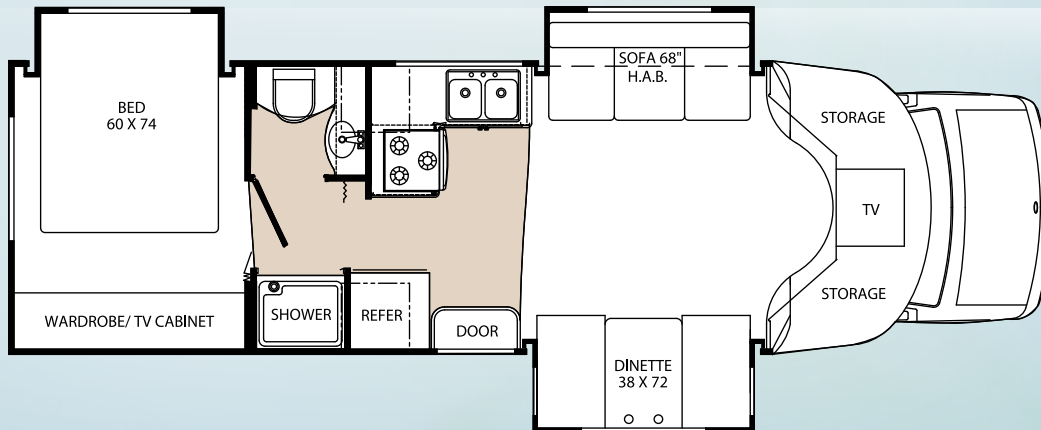

210TS (DAMARA TOURING SEDAN)

REPLACES PASSENGER SIDE SOFA

282

292

293TS