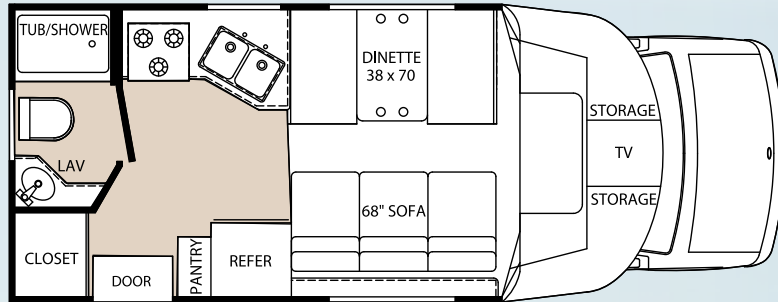

Safari

DAMARA 09

Live out loud.™

REPLACES PASSENGER SIDE SOFA

OPTION A - SOFA

OPTION B - BARREL CHAIRS

213

235S