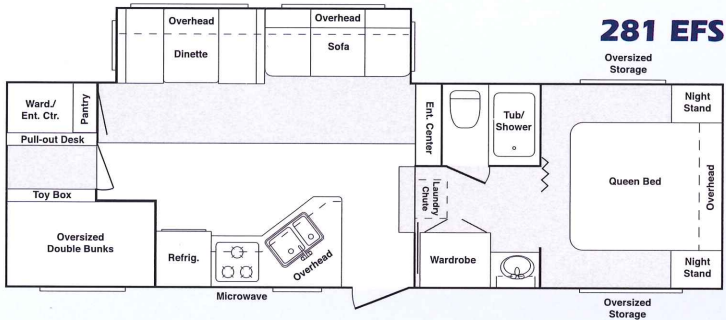

Model

Gross Dry Wt. (UVW)

GVWR

Carrying Capacity

Hitch

Exterior Length

Exterior Width

Ext. Height — Top of A/C

Fresh Water Capacity

Waste Water Capacity

Grey Water Capacity

LPG Capacity (lb.)

Tire Size