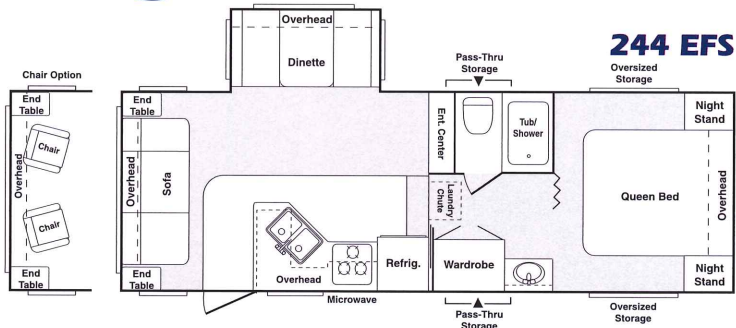

Model

Gross Dry Wt. (UVW)

GVWR

Carrying Capacity

Hitch

Exterior Length

Exterior Width

Ext. Height — Top of A/C

Fresh Water Capacity

Waste Water Capacity

Grey Water Capacity

LPG Capacity (lb.)

Tire Size