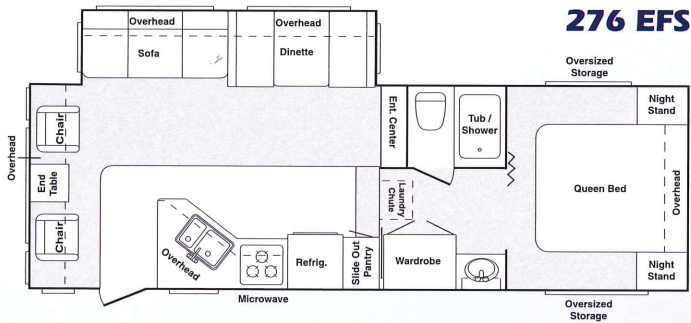

Model

Gross Dry Wt. (UVW)

GVWR

Carrying Capacity

Hitch

Exterior Length

Exterior Width

Ext. Height — Top of A/C

Fresh Water Capacity

Waste Water Capacity

Grey Water Capacity

LPG Capacity (lb.)

Tire Size