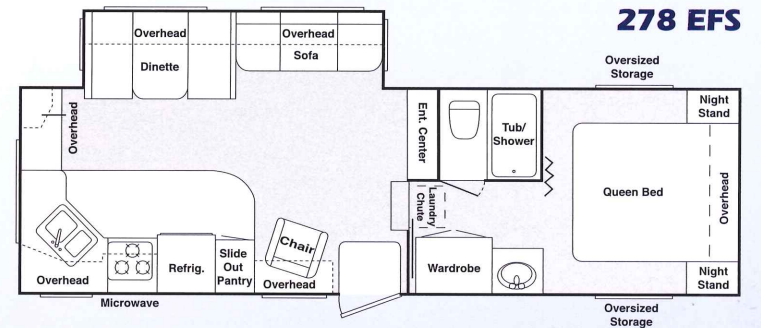

Model

Gross Dry Wt. (UVW)

GVWR

Carrying Capacity

Hitch

Exterior Length

Exterior Width

Ext. Height — Top of A/C

Fresh Water Capacity

Waste Water Capacity

Grey Water Capacity

LPG Capacity (lb.)

Tire Size