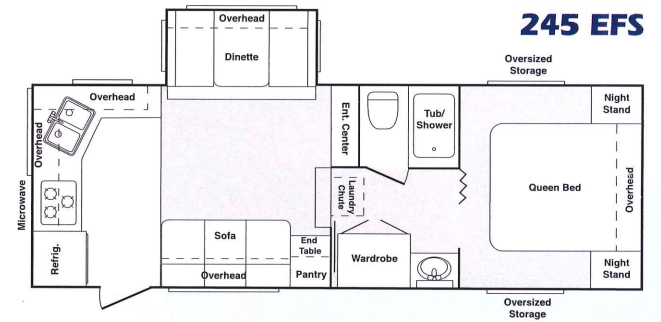

Model

Gross Dry Wt. (UVW)

GVWR

Carrying Capacity

Hitch

Exterior Length

Exterior Width

Ext. Height — Top of A/C

Fresh Water Capacity

Waste Water Capacity

Grey Water Capacity

LPG Capacity (lb.)

Tire Size