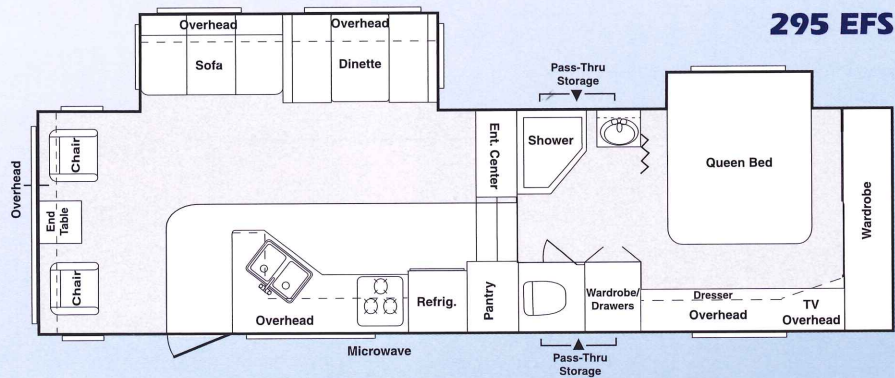

Designed for the Western RVer...

The Cougar 295 EFS Fifth Wheel offers abundant inside and outside storage, especially useful for extended journeys in rugged terrain. Double insulation in the roof and 12-volt* lighting in the slideouts are features installed for every Cougar we build. Scenic view windows and a spacious Master Bedroom Suite are other popular features.

Designed in our Pendleton, Oregon, production facility, the Cougar 295 EFS is committed to being the choice of experienced RV'ers in America's Great Western Outdoors.

*Mandatory Option