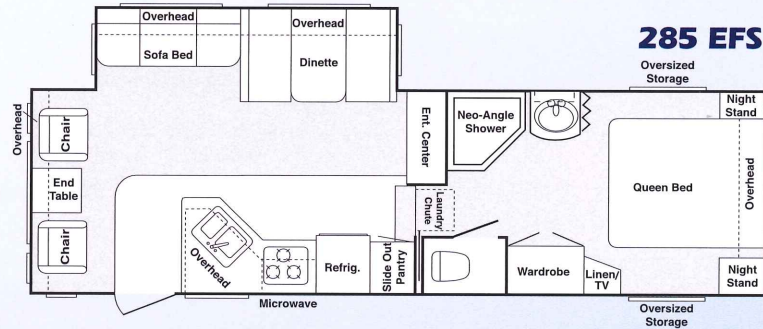

Model

Gross Dry Wt. (UVW)

GVWR

Carrying Capacity

Hitch

Exterior Length

Exterior Width

Ext. Height — Top of A/C

Fresh Water Capacity

Waste Water Capacity

Grey Water Capacity

LPG Capacity (lb.)

Tire Size