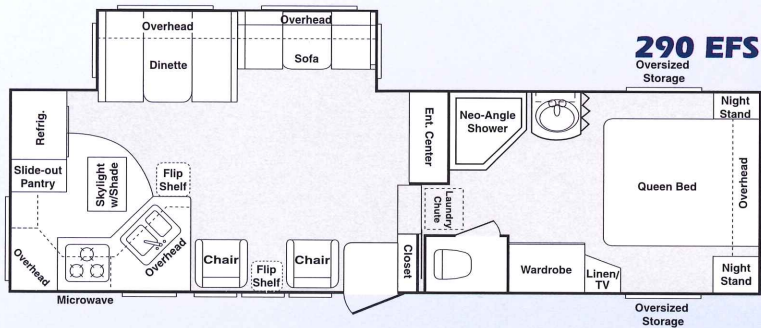

Model

Gross Dry Wt. (UVW)

GVWR

Carrying Capacity

Hitch

Exterior Length

Exterior Width

Ext. Height — Top of A/C

Fresh Water Capacity

Waste Water Capacity

Grey Water Capacity

LPG Capacity (lb.)

Tire Size