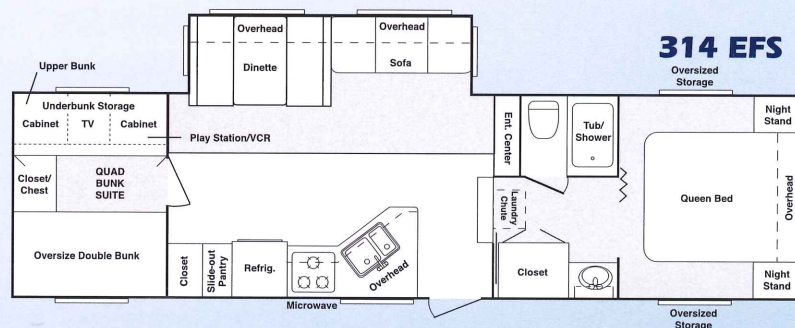

Model

Gross Dry Wt. (UVW)

GVWR

Carrying Capacity

Hitch

Exterior Length

Exterior Width

Ext. Height — Top of A/C

Fresh Water Capacity

Waste Water Capacity

Grey Water Capacity

LPG Capacity (lb.)

Tire Size